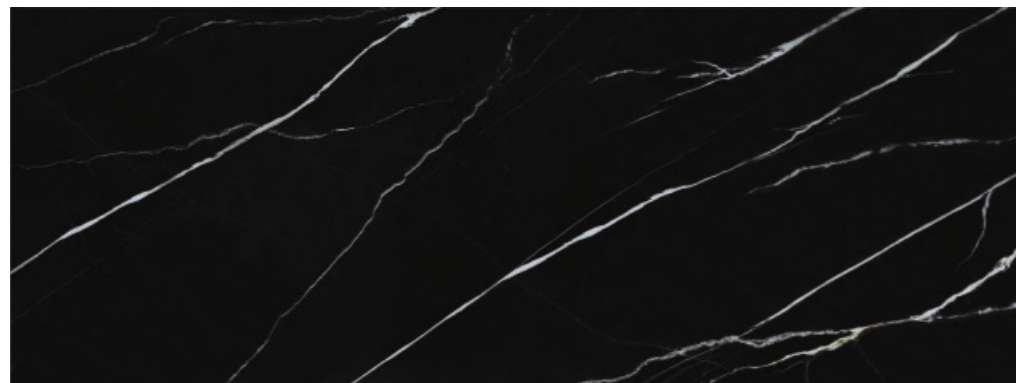

BODY

COLORBODY

THICKNESS

15 MM

FINISH

GLOSSY/ MATT

AVAILABLE SURFACE

120X320 CM, 80X320 CM, 80X240 CM