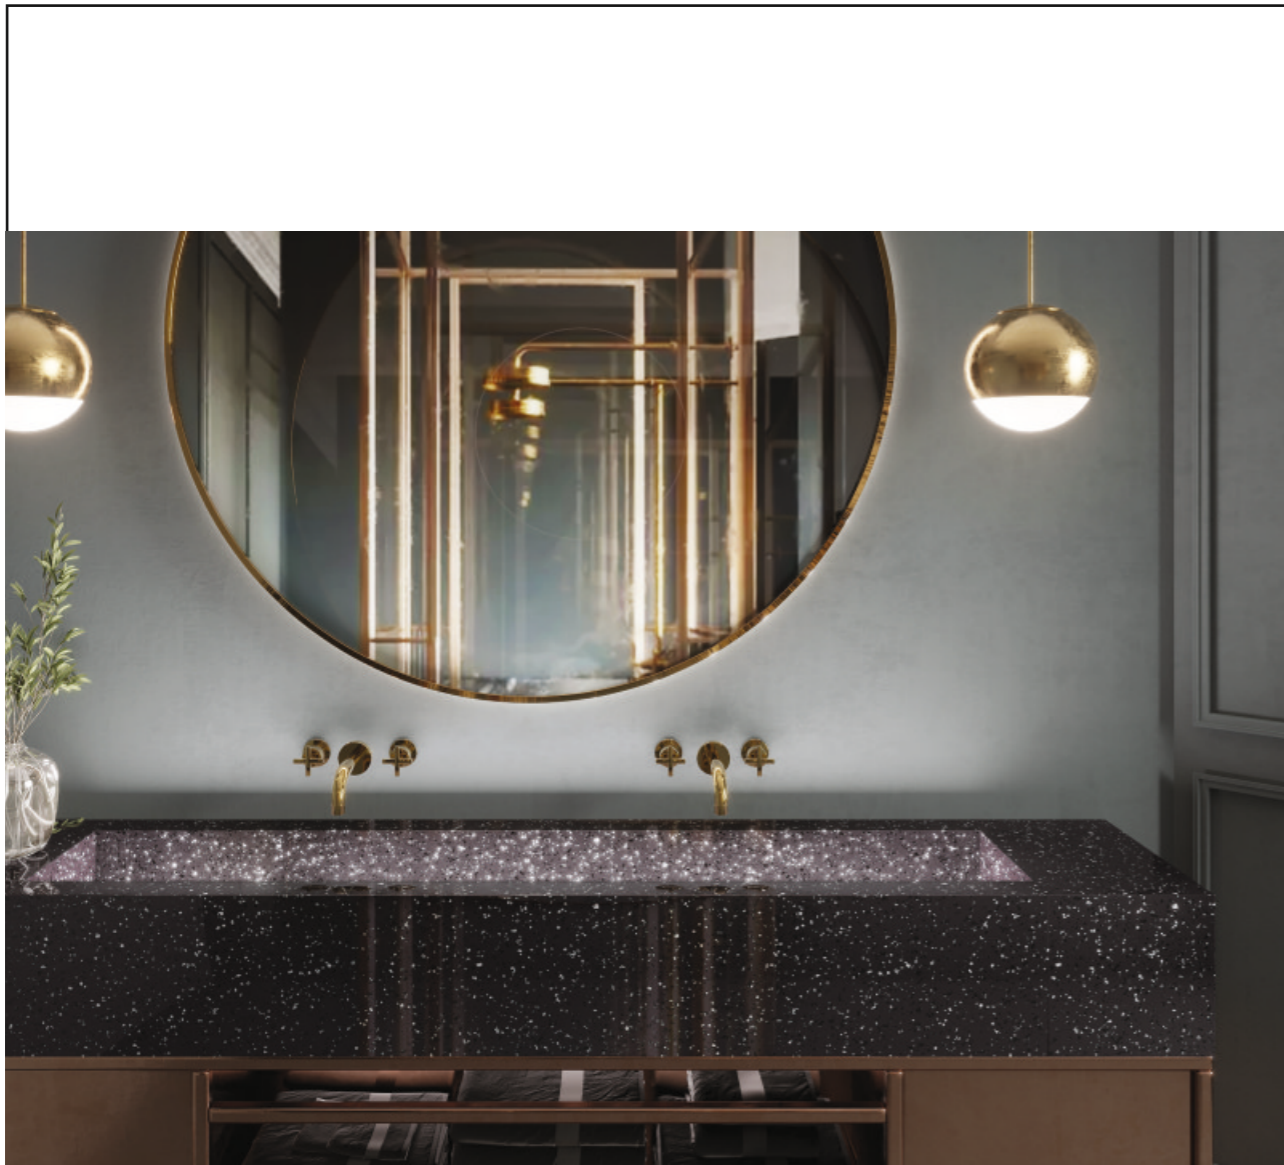

FULL BODY

FULL BODY

FULL BODY

**SALT & PAPER SERIES
PLAIN COLOR SERIES**

**THERE ARE NO LIMITS TO SPACE ,
THERE ARE NO LIMITS TO DESIGN.**

AVAILABLE SURFACE

80X240 CM, 80X300 CM

15 MM FULL BODY