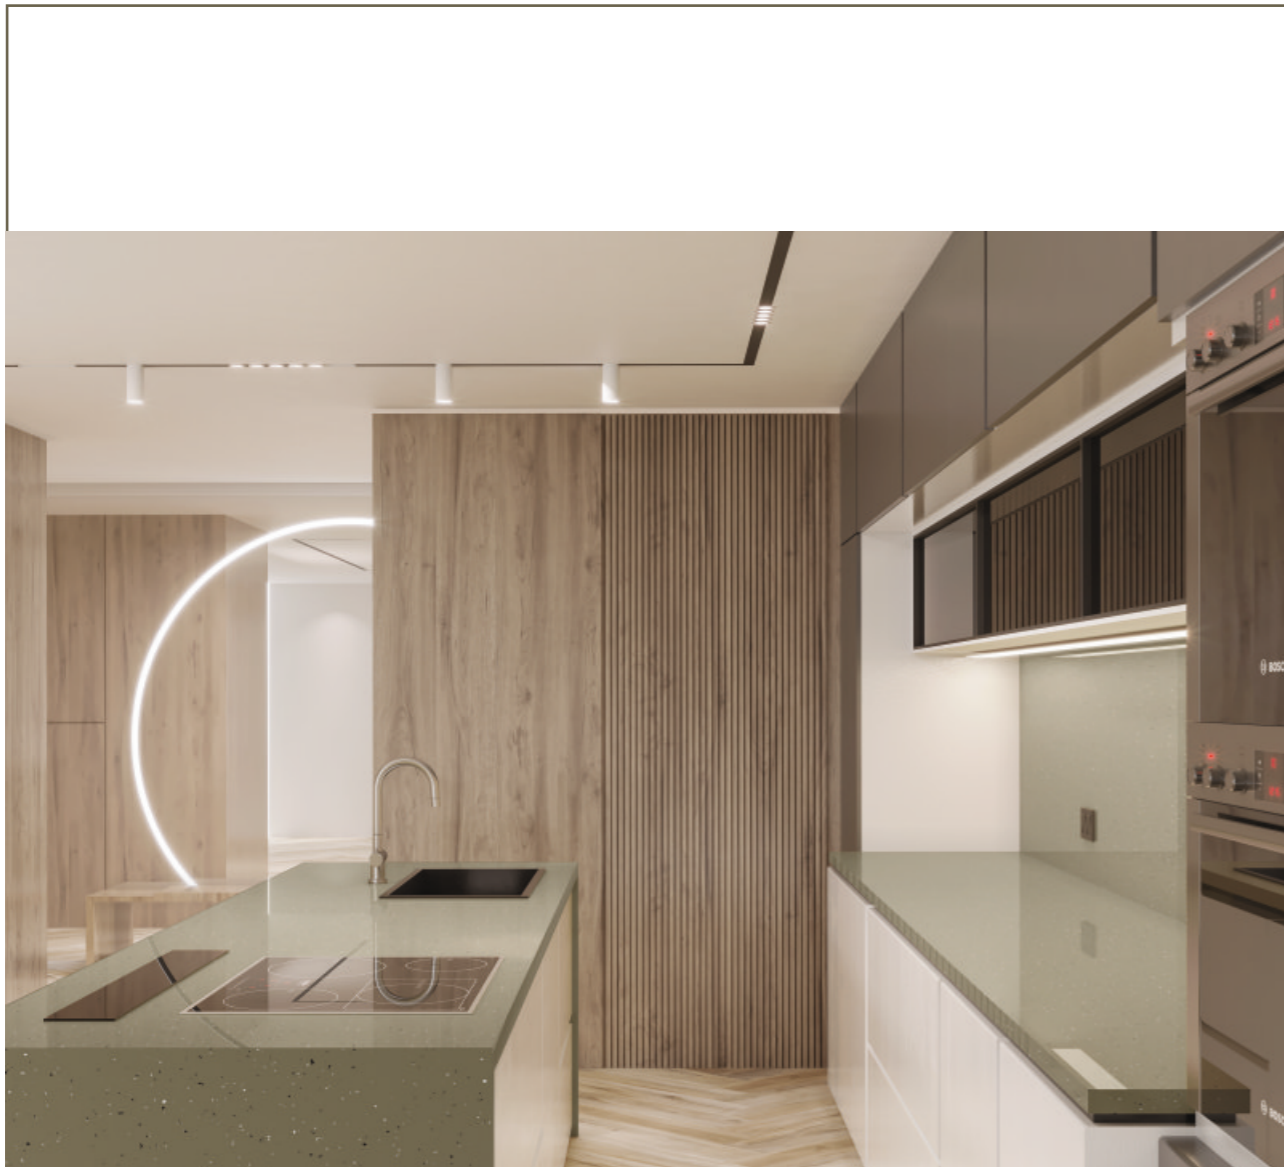

SNP MASHAROOM

EXPLORE IN
360° DOME MOCKUP

EXPLORE IN
AUGMENTED REALITY
(only for iphone)

FULL
BODY 15MM

AVAILABLE SURFACE

80X240 CM, 80X300 CM

15 MM FULL BODY

SNP VERDE