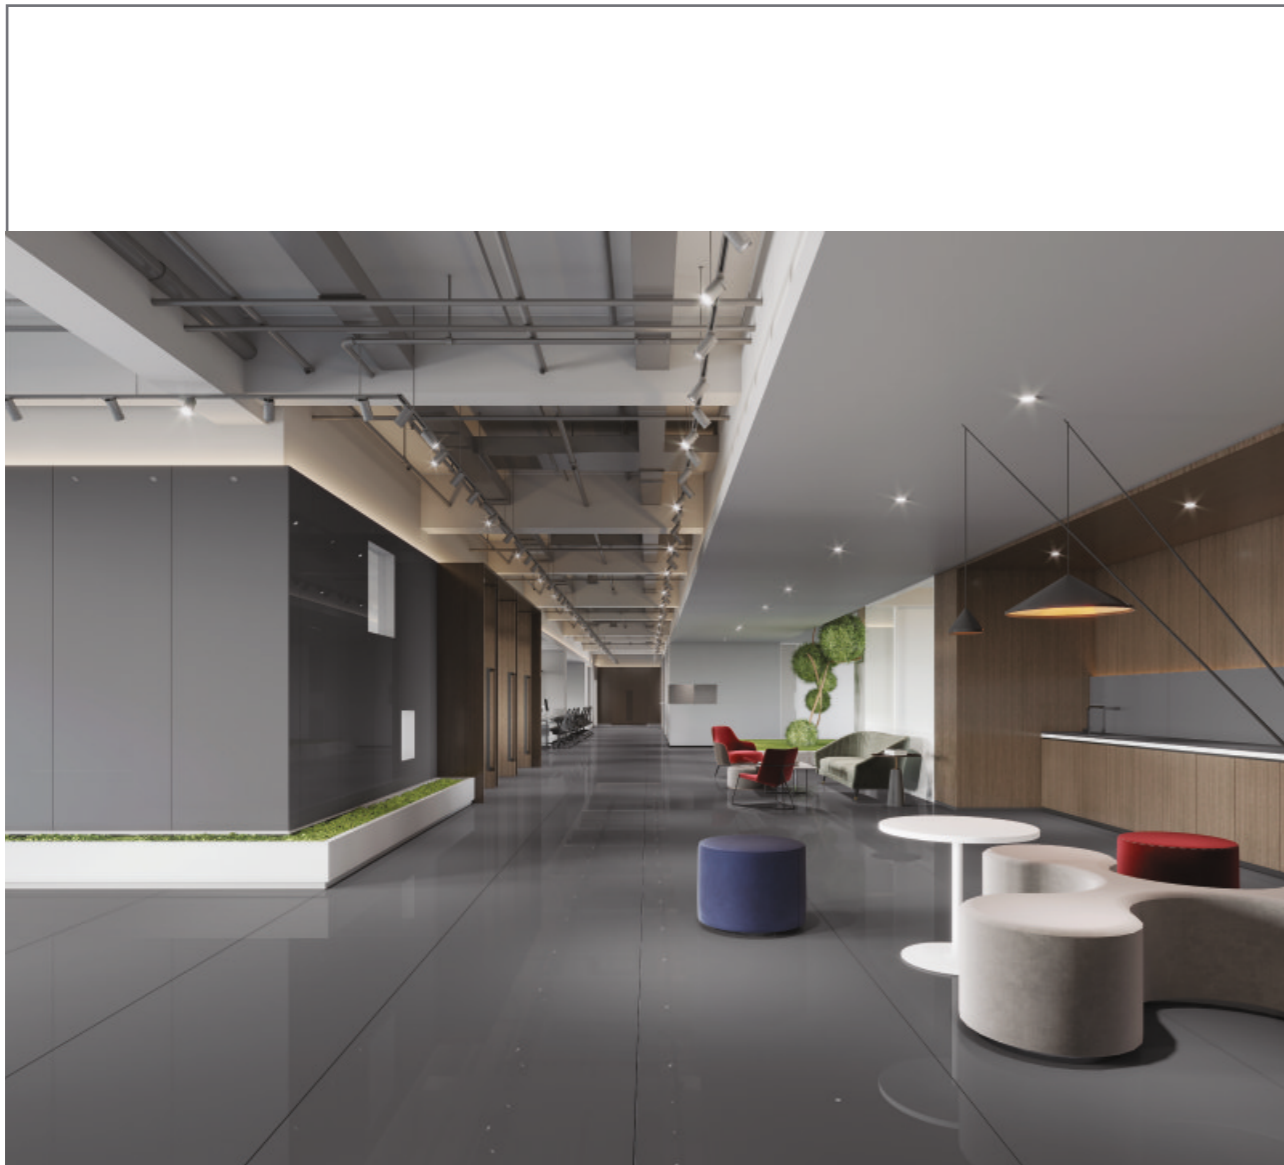

AVAILABLE SURFACE