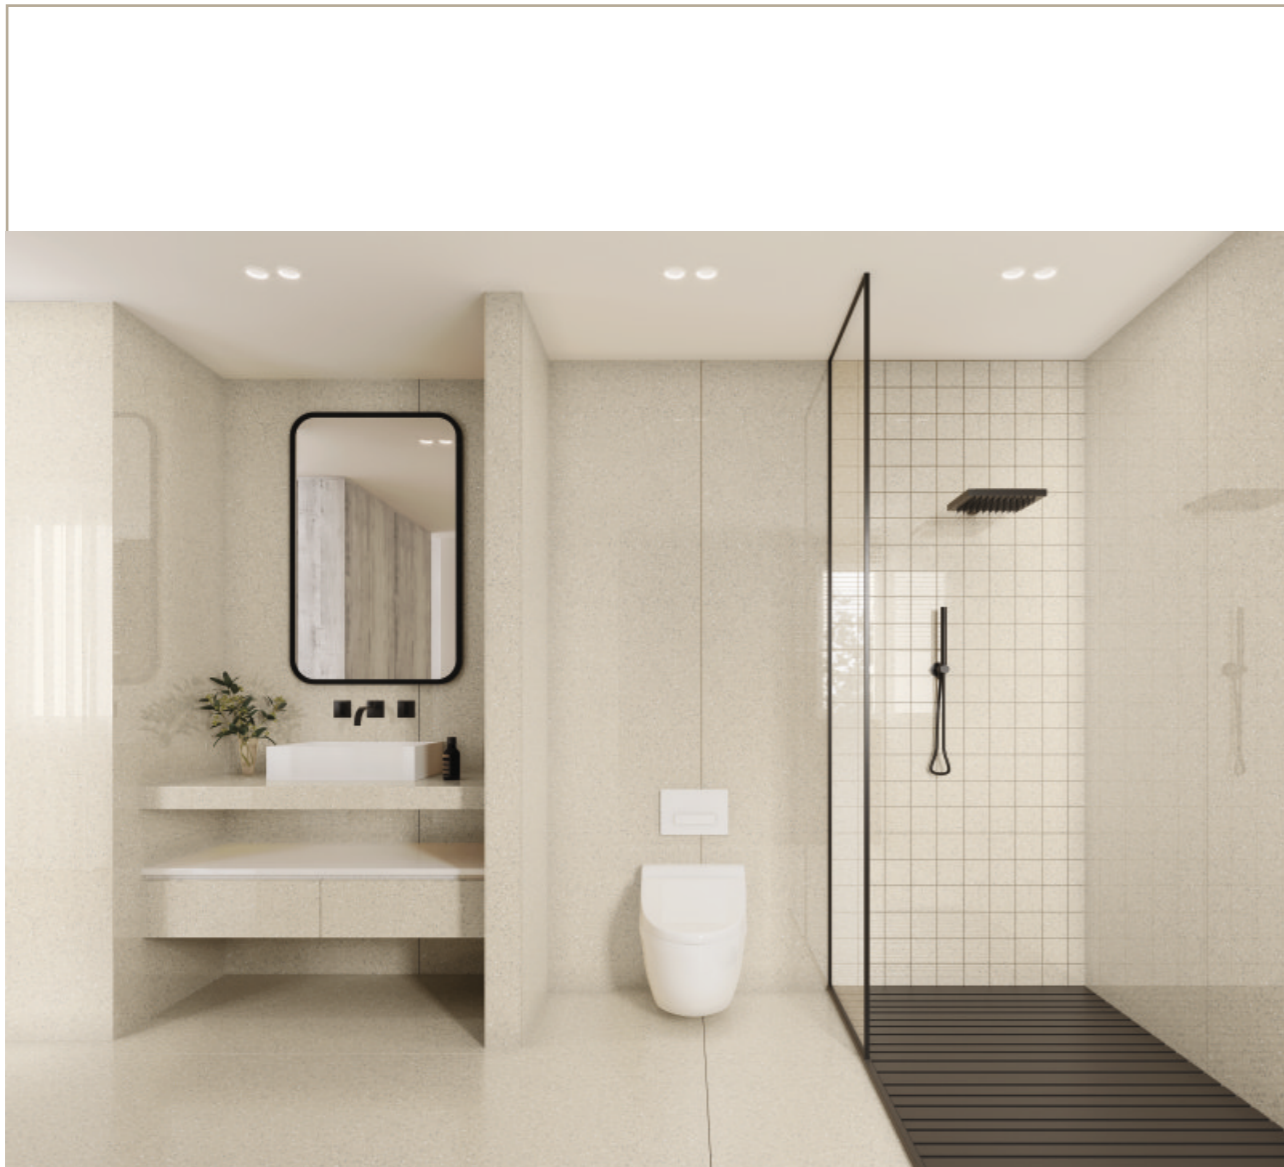

80X240 CM, 80X300 CM

15 MM FULL BODY

SNP GREY

EXPLORE IN
360° DOME MOCKUP

EXPLORE IN
AUGMENTED REALITY
(only for iphone)

FULL
BODY 15MM

AVAILABLE SURFACE

80X240 CM, 80X300 CM