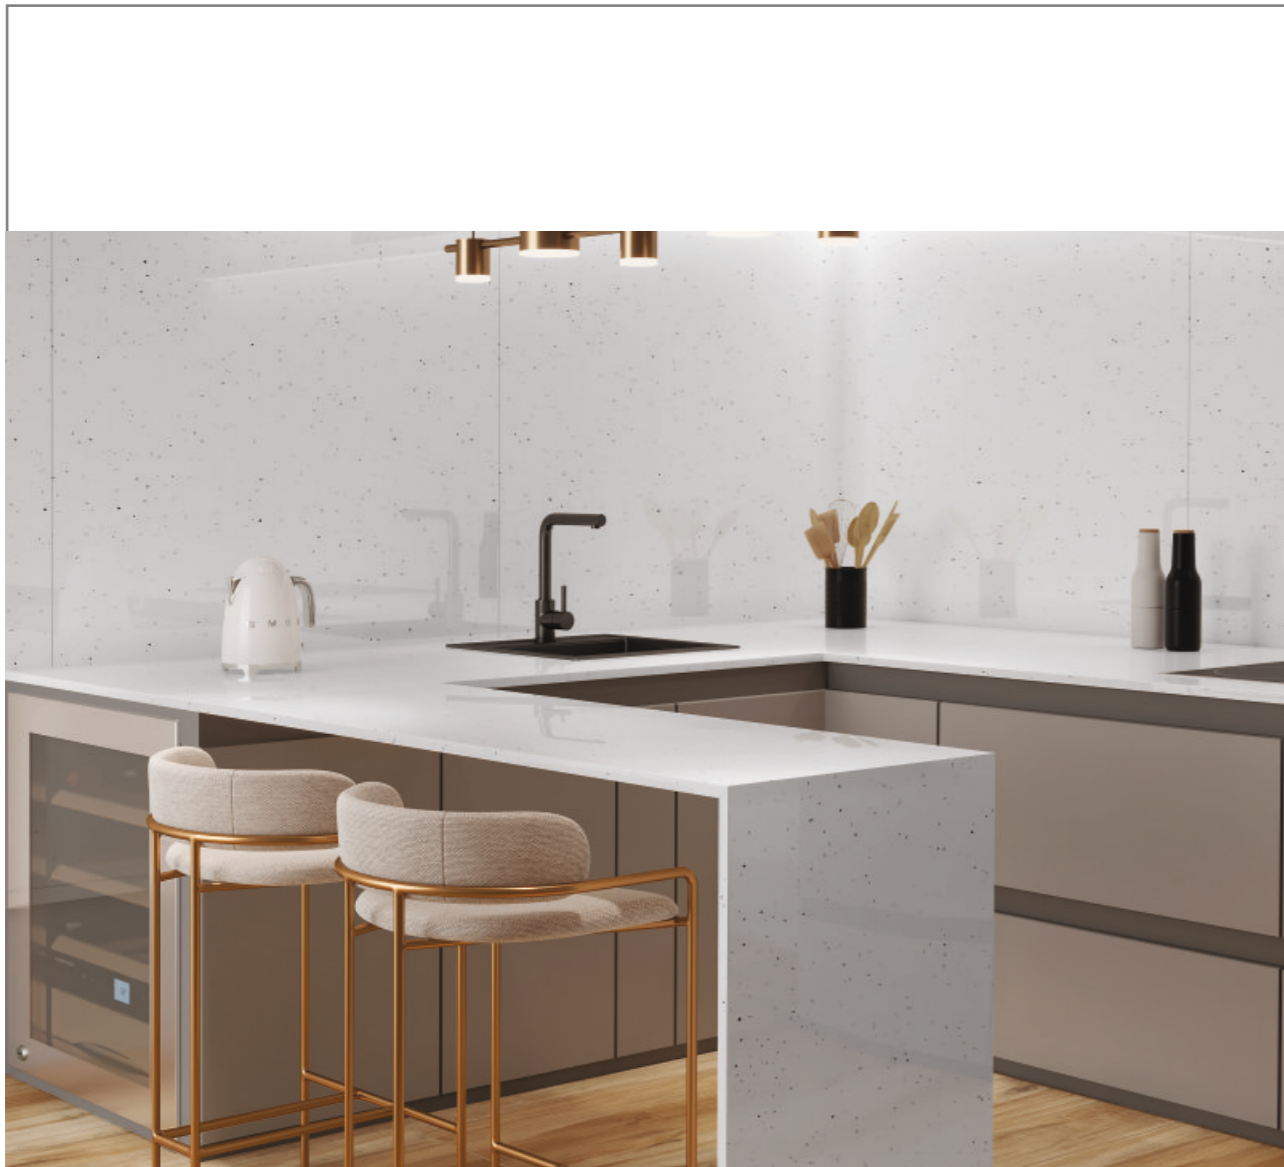

AVAILABLE SURFACE