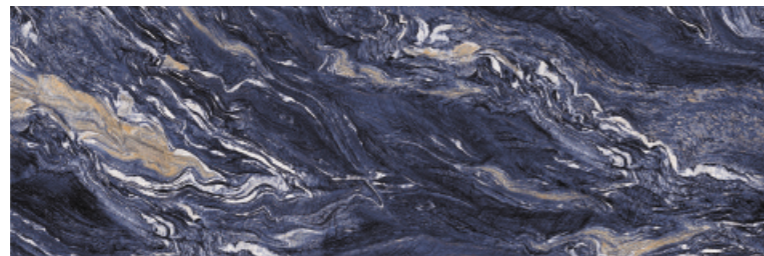

15 MM BLACK COLOR BODY

BRAZILIAN BLUE

EXPLORE IN
360° DOME MOCKUP

EXPLORE IN
AUGMENTED REALITY
(only for iphone)

COL
OR
BODY | 15MM

**BRAZILIAN
BLUE**

SIZE

80X320 CM, 80X240 CM