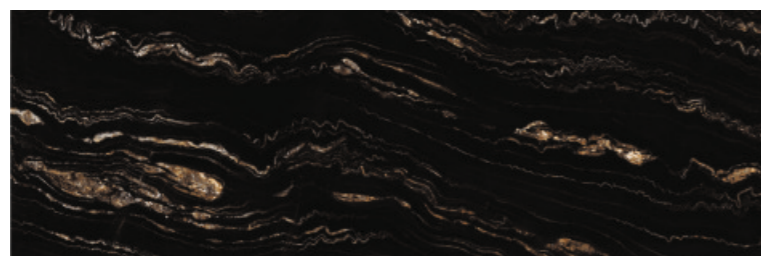

15 MM BLACK COLOR BODY

BLACK FUSION

EXPLORE IN
360° DOME MOCKUP

EXPLORE IN
AUGMENTED REALITY
(only for iphone)

COL
OR
BODY | 15MM

**BLACK
FUSION**

SIZE

120X320 CM, 80X320 CM, 80X240 CM