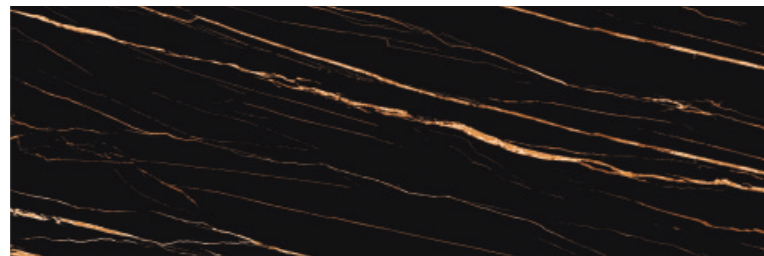

15MM BLACK COLOR BODY

SAHARA NOIR

EXPLORE IN
360° DOME MOCKUP

EXPLORE IN
AUGMENTED REALITY
(only for iphone)

COL
OR
BODY | 15MM

**SAHARA
NOIR**

SIZE

120X320 MM, 80X320 CM, 80X240 CM