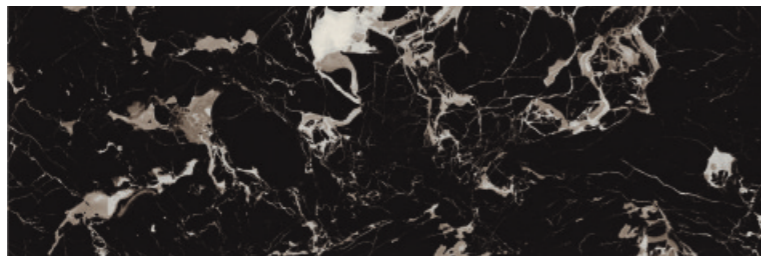

15 MM BLACK COLOR BODY

AMAZON BLACK

EXPLORE IN
360° DOME MOCKUP

EXPLORE IN
AUGMENTED REALITY
(only for iphone)

COL
OR
BODY | 15MM

**AMAZON
BLACK**

SIZE

80X320 CM, 80X240 CM