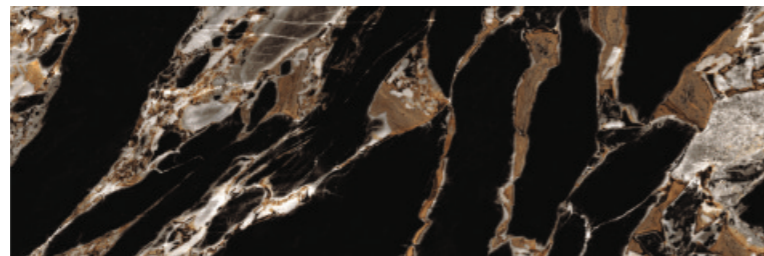

15MM BLACK COLOR BODY

ELEGANT BLACK

EXPLORE IN
360° DOME MOCKUP

EXPLORE IN
AUGMENTED REALITY
(only for iphone)

COL
OR
BODY | 15MM

**ELEGANT
BLACK**

SIZE

80X320 CM, 80X240 CM