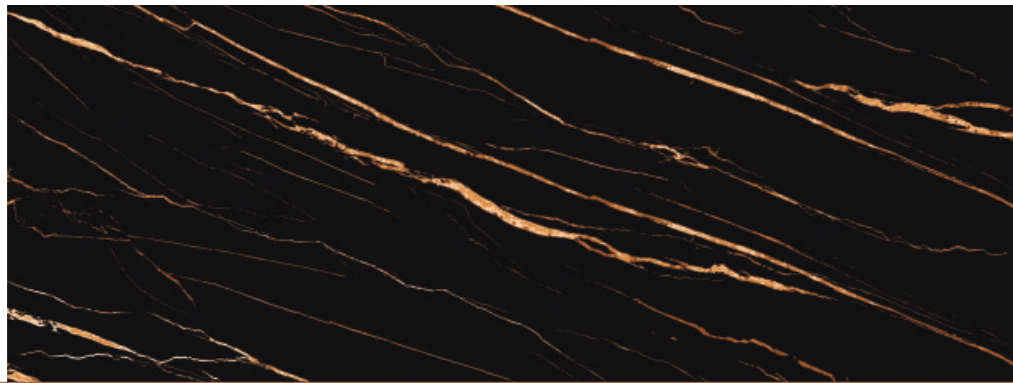

15MM BLACK COLOR BODY

SAHARA NOIR

EXPLORE IN
360° DOME MOCKUP

EXPLORE IN
AUGMENTED REALITY
(only for iphone)

COL
OR
BODY | 15MM

**SAHARA
NOIR**

SIZE

120X320 MM, 80X320 CM, 80X240 CM