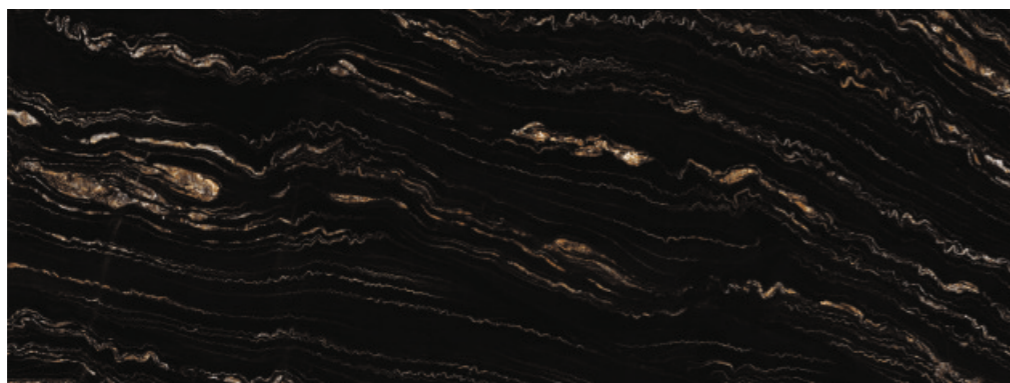

BODY

COLORBODY

THICKNESS

15 MM

FINISH

GLOSSY/ MATT

AVAILABLE SURFACE

120X320 CM, 80X320 CM, 80X240 CM