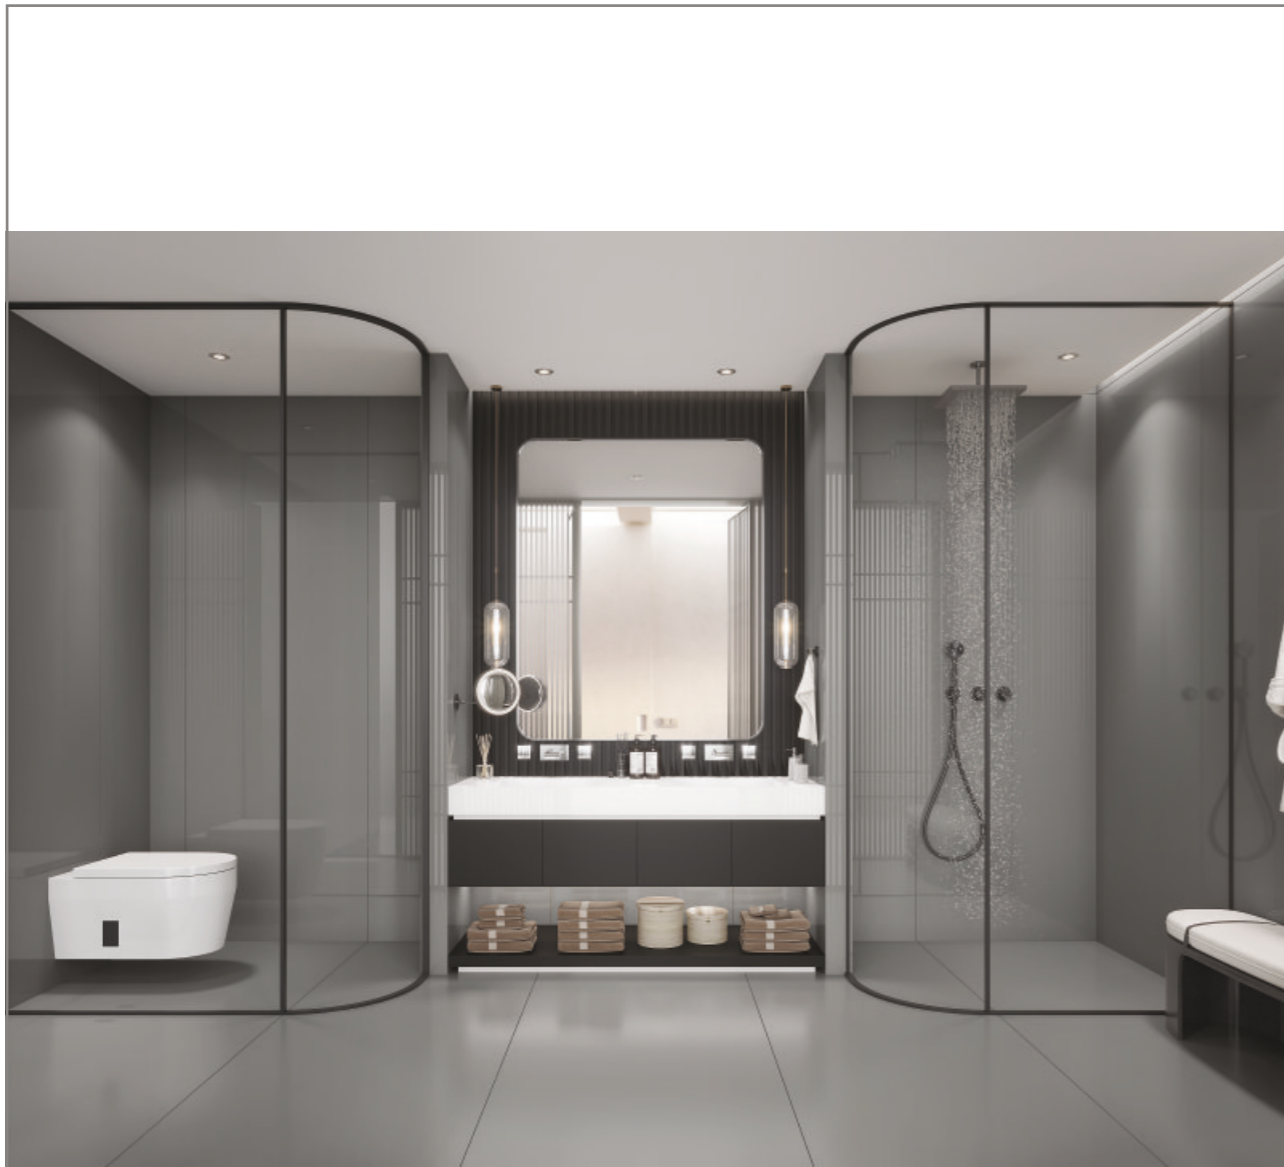

AVAILABLE SURFACE

80X240 CM, 80X300 CM

15 MM FULL BODY

SMOKE AMBER

EXPLORE IN
360° DOME MOCKUP

EXPLORE IN
AUGMENTED REALITY
(only for iphone)

FULL
BODY 15MM

AVAILABLE SURFACE