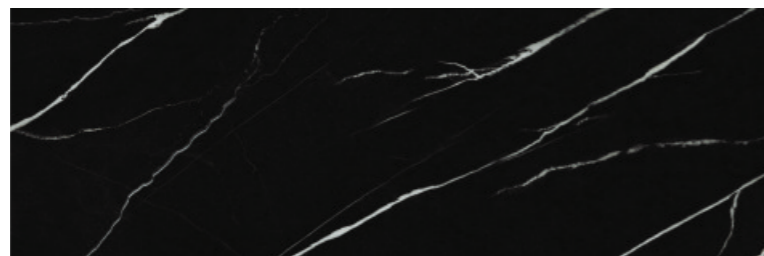

15MM BLACK COLOR BODY

MARQUINA

EXPLORE IN
360° DOME MOCKUP

EXPLORE IN
AUGMENTED REALITY
(only for iphone)

COL
OR
BODY | 15MM

MARQUINA

SIZE

120X320 CM, 80X320 CM, 80X240 CM