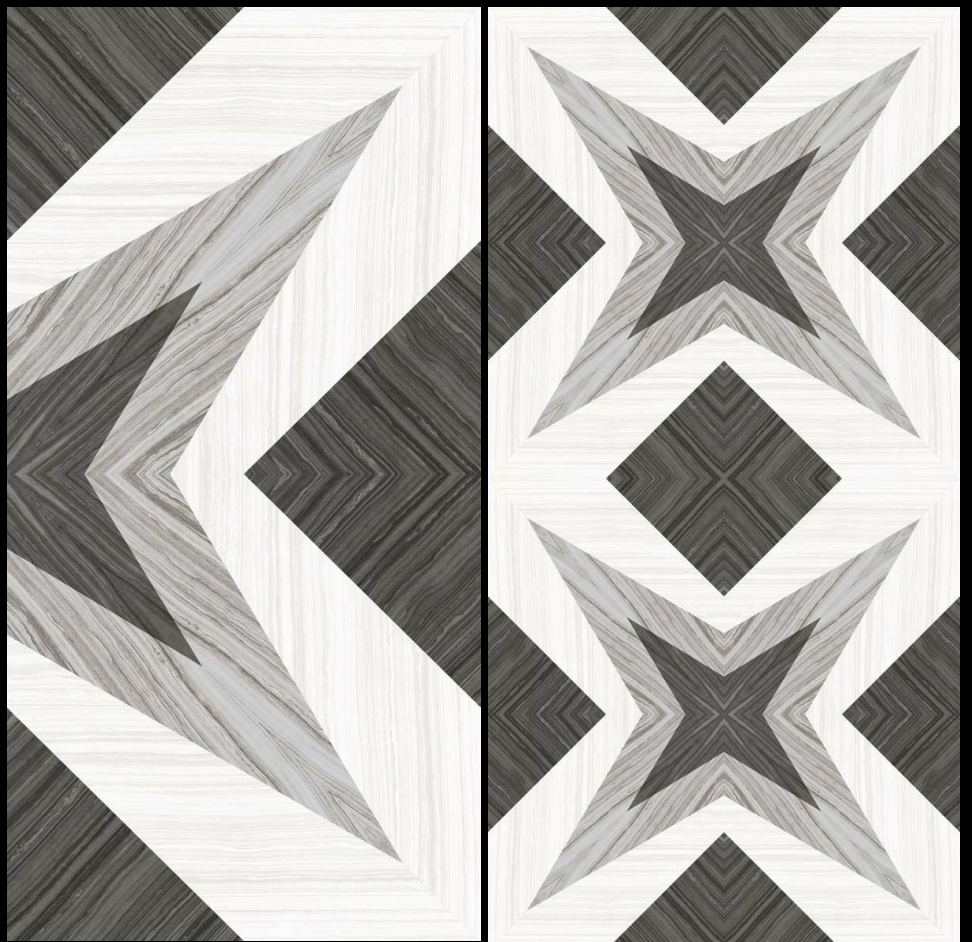

BRAMPTON

SIZE

600 X 1200 MM

FINISH

GLOSSY

THICKNESS

9.7 MM

RANDOM

1