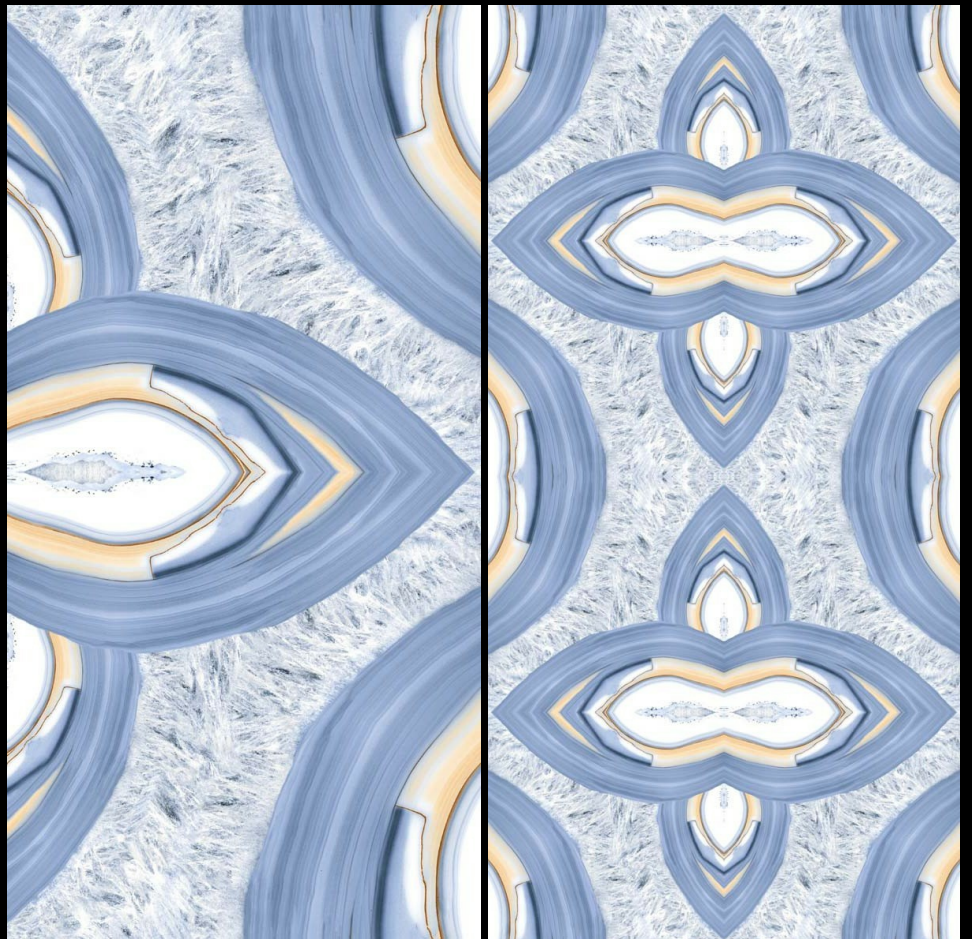

SIZE

600 X 1200 MM

FINISH

GLOSSY

THICKNESS

9.7 MM

RANDOM

1