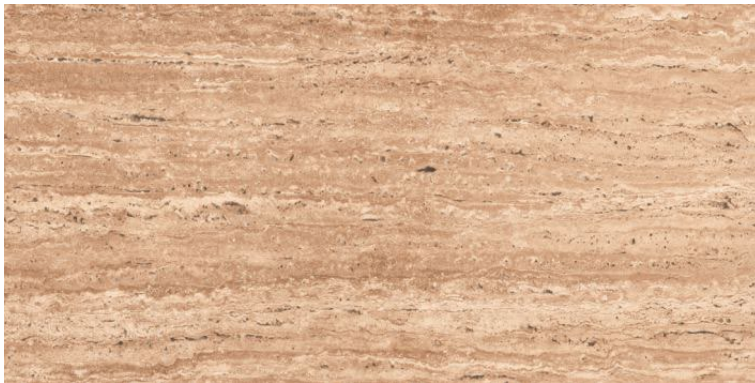

600x1200mm
Thickness: 9mm

SPARKLE-109

Glazed
Vitrified Tiles

SPARKLE-109

600x1200mm
Thickness: 9mm

SPARKLE-111

Glazed
Vitrified Tiles

SPARKLE-111