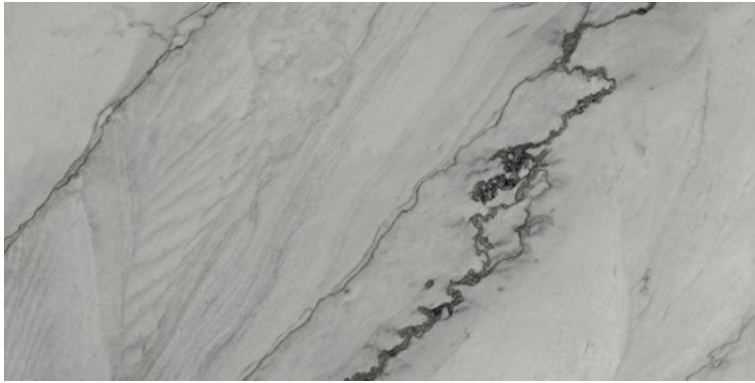

600x1200mm
Thickness: 9mm

SPARKLE-192

Glazed
Vitrified Tiles