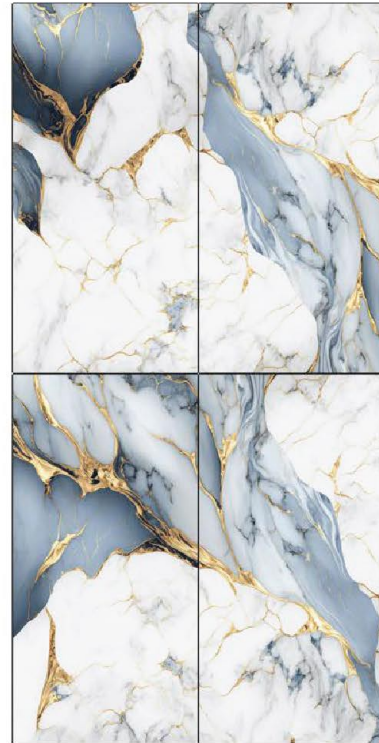

GS/SS ATLANTA WHITE

GOLDEN EFFECT

SIZE :-
600x1200 mm

FINISH :-
GLOSSY CARVIN

GS ATOMIC BLUE

GOLDEN EFFECT

SIZE :-
600x1200 mm

FINISH :-
GLOSSY CARVIN