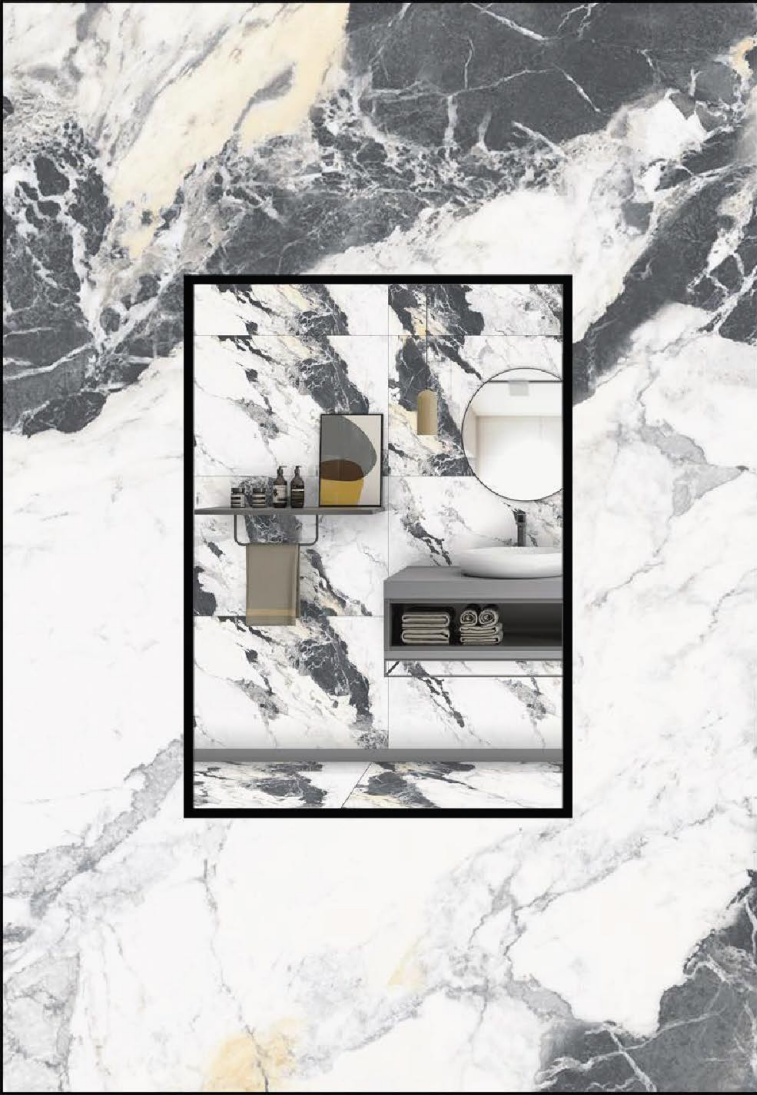

GS KAZAN WHITE

GOLDEN EFFECT

SIZE :-
600x1200 mm

FINISH :-
GLOSSY CARVIN