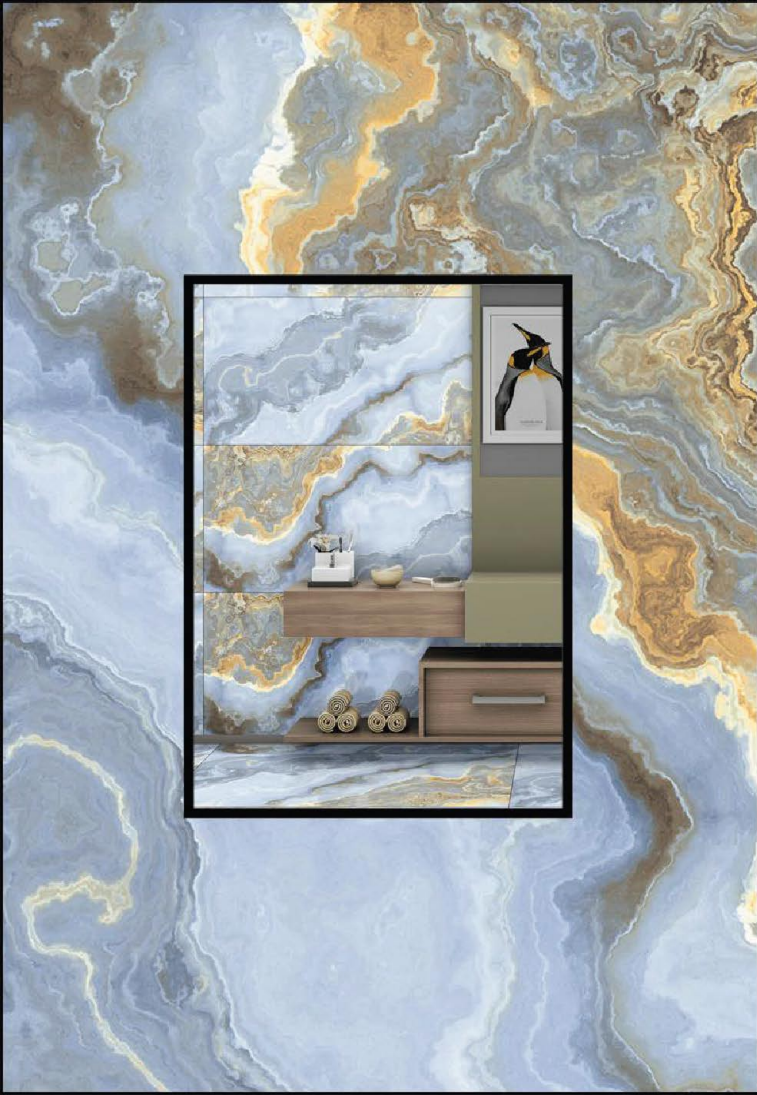

FINISH :-
GLOSSY CARVIN

GS/SS MG_WAVY SNOW

GOLDEN EFFECT

SIZE :-
600x1200 mm

FINISH :-
GLOSSY CARVIN

GS ALBERTA BLUE

GOLDEN EFFECT

SIZE :-
600x1200 mm