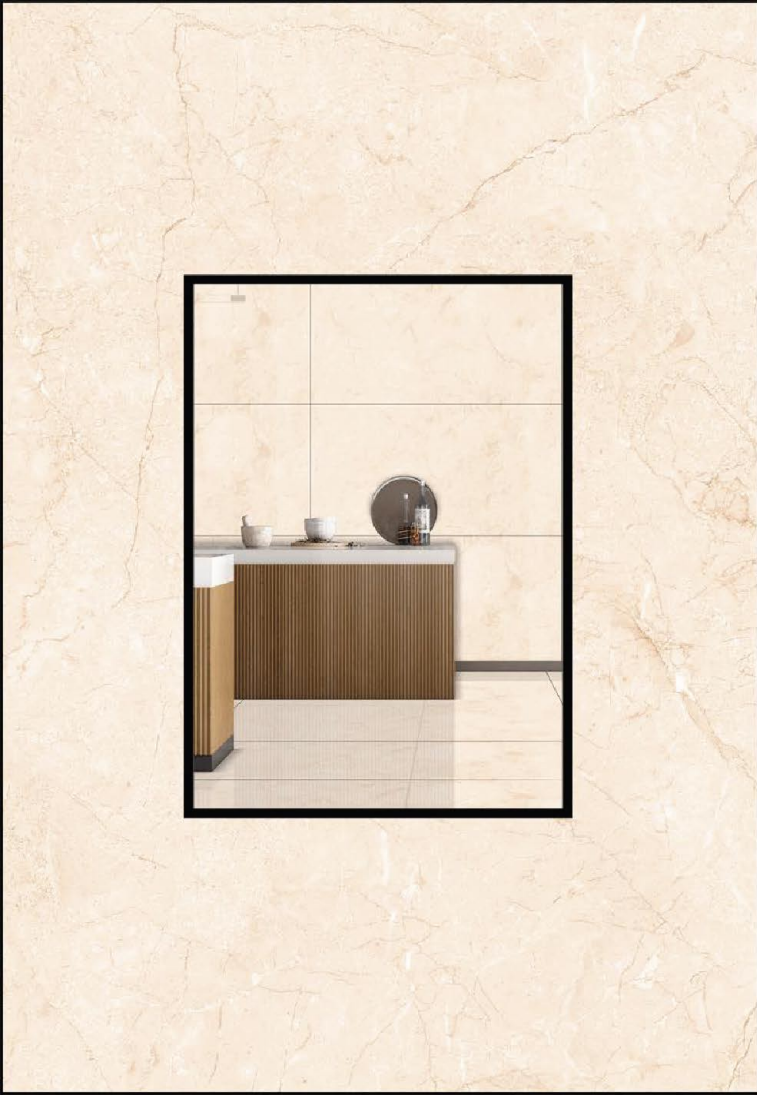

ALCANTARA

GS MG VELVET PEACH

GOLDEN EFFECT

SIZE :-
600x1200 mm

FINISH :-
GLOSSY CARVIN

GS MG VINNY BEIGE

GOLDEN EFFECT

SIZE :-
600x1200 mm