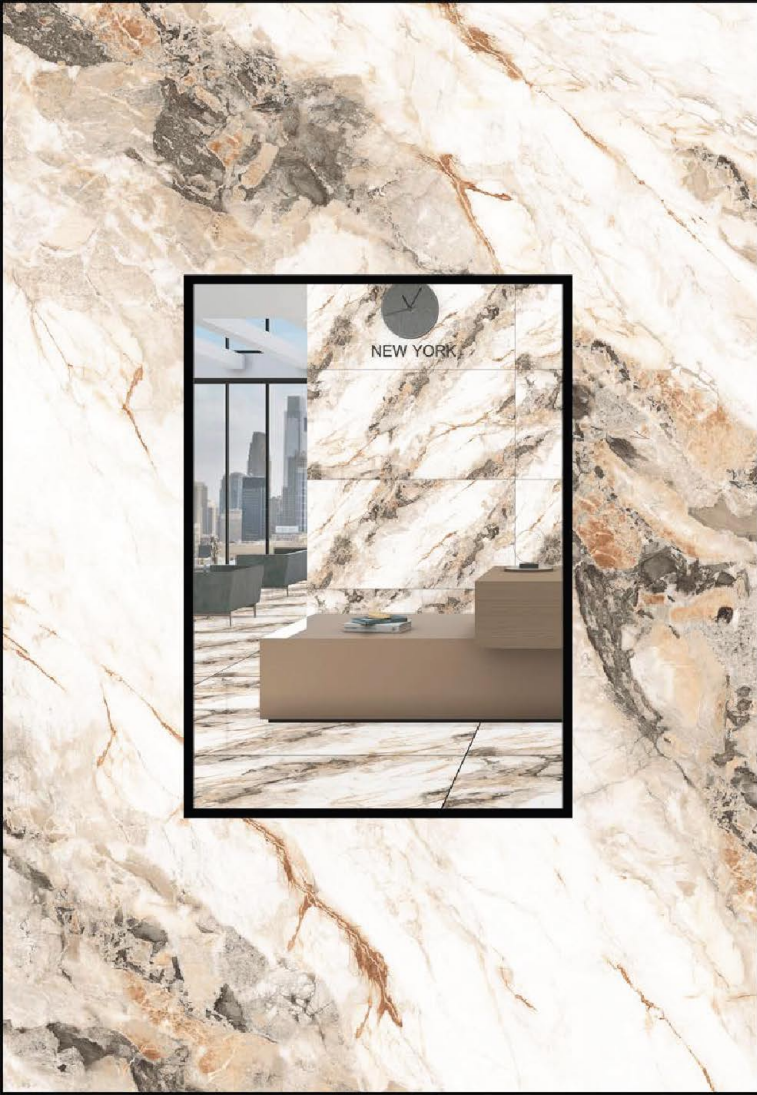

GS BRENT BEIGE

GOLDEN EFFECT

SIZE :-
600x1200 mm

FINISH :-
GLOSSY CARVIN

GS CAMEL GOLD

GOLDEN EFFECT

SIZE :-
600x1200 mm

FINISH :-
GLOSSY CARVIN