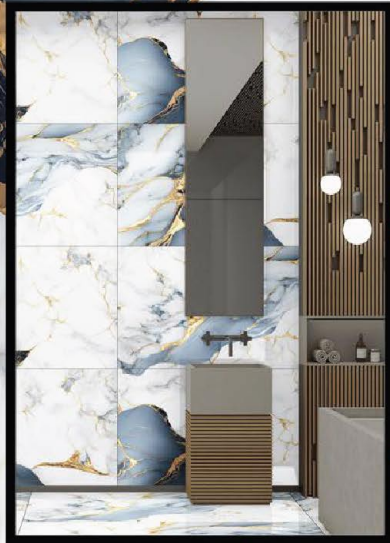

GS/SS ATLANTA WHITE

GOLDEN EFFECT

SIZE :-
600x1200 mm

FINISH :-
GLOSSY CARVIN

GS ATOMIC BLUE

GOLDEN EFFECT

SIZE :-
600x1200 mm

FINISH :-
GLOSSY CARVIN