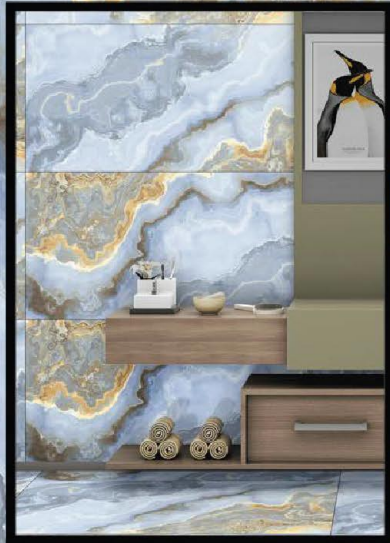

FINISH :-
GLOSSY CARVIN

GS/SS MG_WAVY SNOW

GOLDEN EFFECT

SIZE :-
600x1200 mm

FINISH :-
GLOSSY CARVIN

GS ALBERTA BLUE

GOLDEN EFFECT

SIZE :-
600x1200 mm