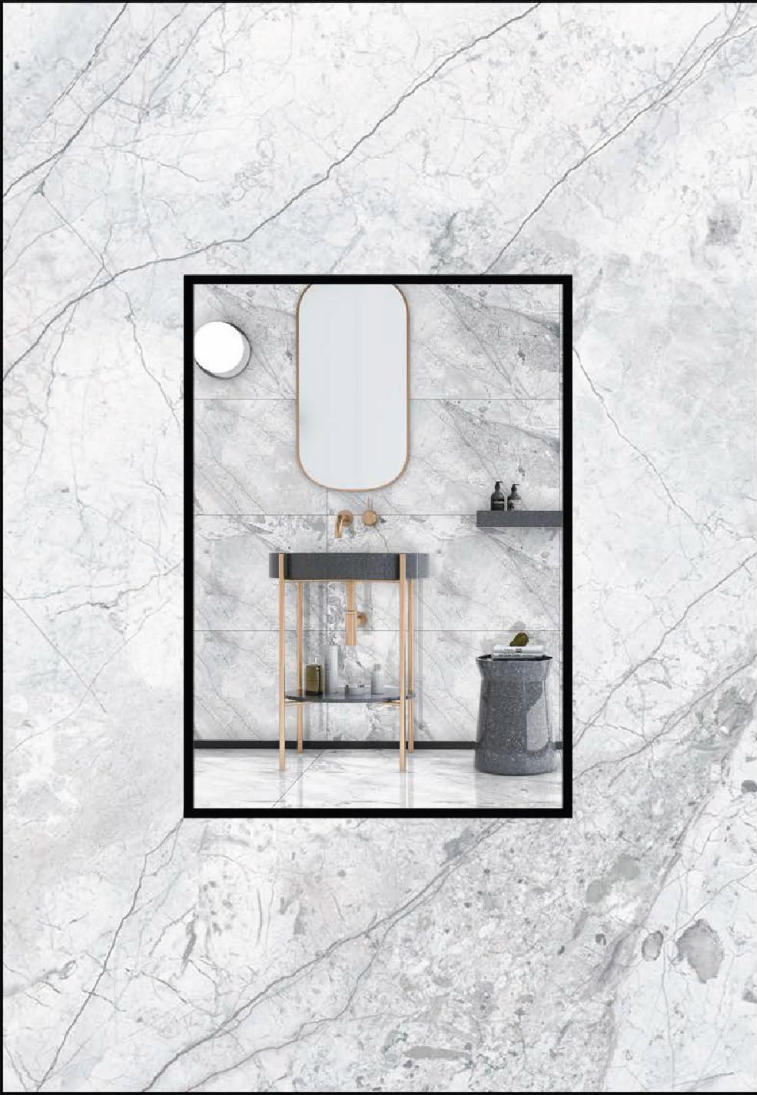

SS MODULAR GREY

GOLDEN EFFECT

SIZE :-
600x1200 mm

FINISH :-
GLOSSY CARVIN