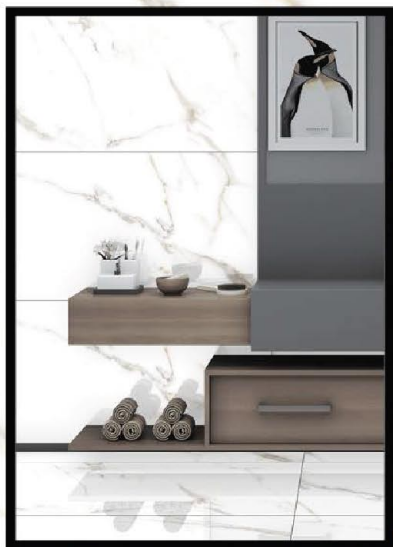

GS/SS CRAZY SATVARIO

GOLDEN EFFECT

SIZE :-
600x1200 mm

FINISH :-
GLOSSY CARVIN