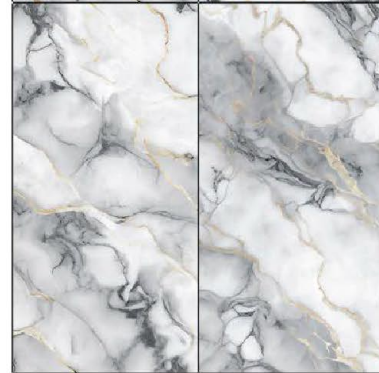

SIZE :-
600x1200 mm

FINISH :-
GLOSSY CARVIN

GS SELMA BROWN

GOLDEN EFFECT

SIZE :-
600x1200 mm

FINISH :-
GLOSSY CARVIN

GS SELMA GREY

GOLDEN EFFECT