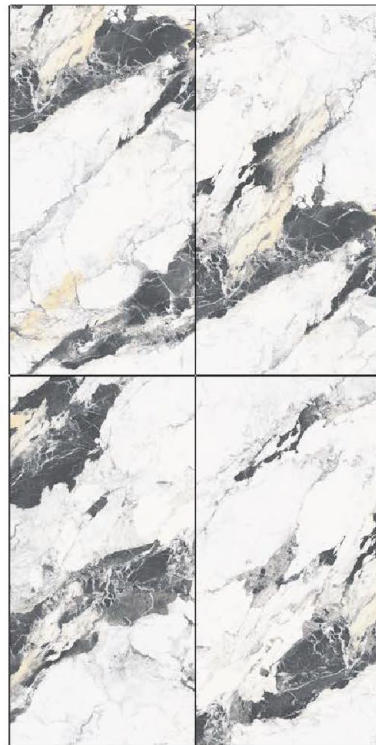

GS KAZAN WHITE