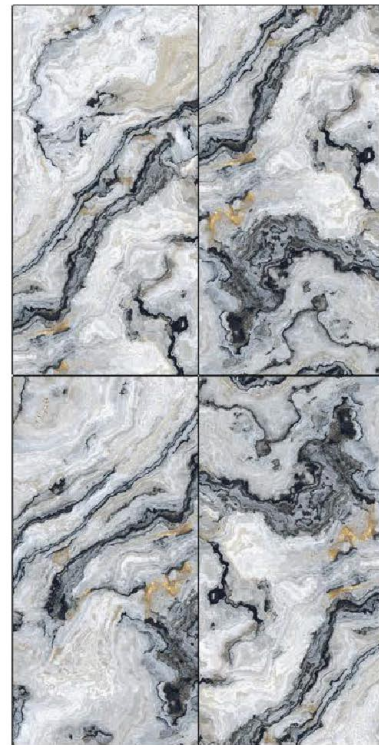

GS BASIL NATURAL