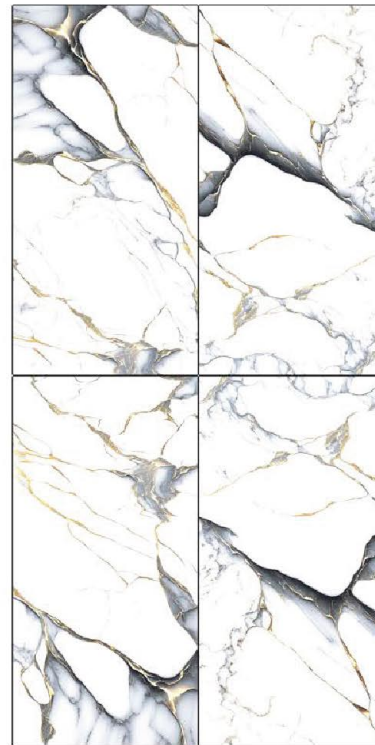

GS COBRA BLACK