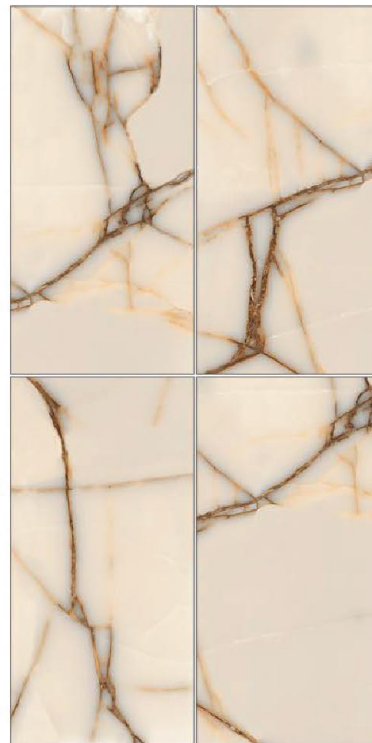

GS ANTIQUE ONYX

GOLDEN EFFECT