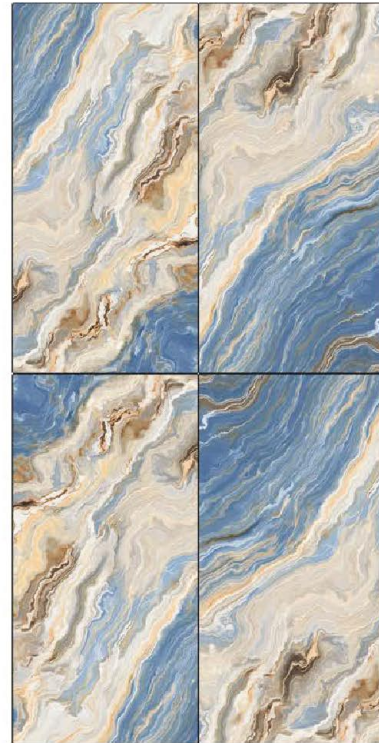

FINISH :-
GLOSSY CARVIN

GS ALBERTA NATURAL

GOLDEN EFFECT

SIZE :-
600x1200 mm

FINISH :-
GLOSSY CARVIN

GS ANNISTON BLUE

GOLDEN EFFECT

SIZE :-
600x1200 mm