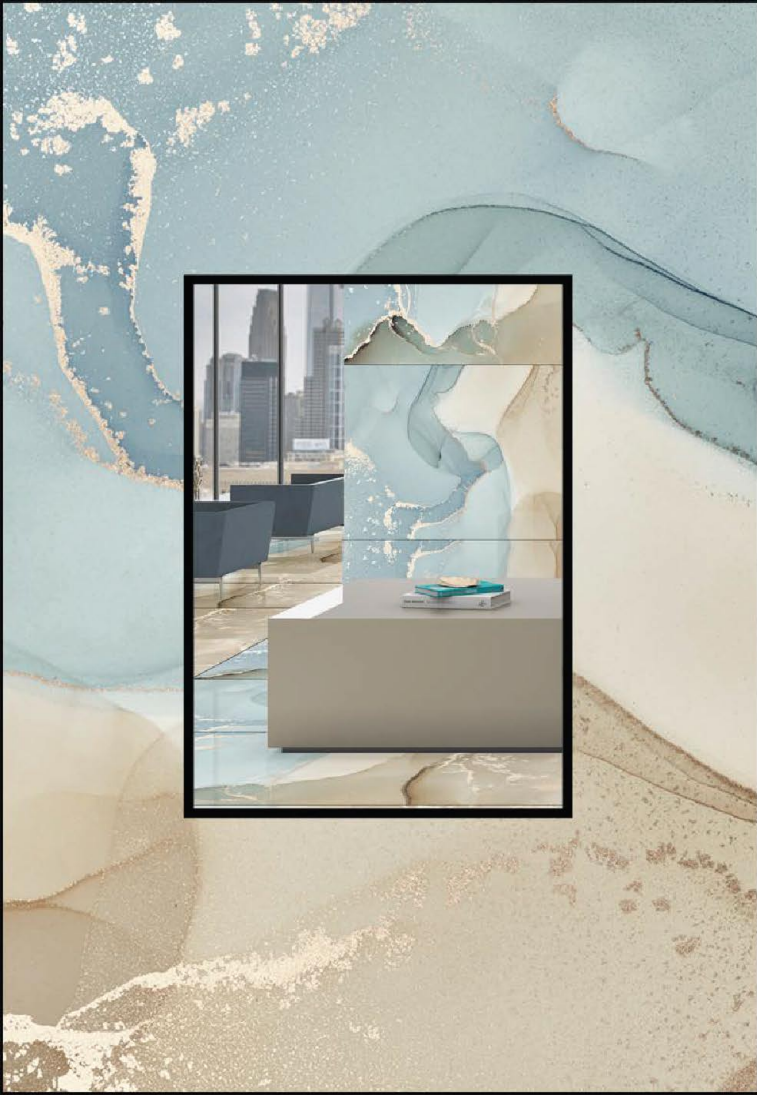

GS AQUA BRUST

GOLDEN EFFECT

SIZE :-
600x1200 mm

FINISH :-
GLOSSY CARVIN