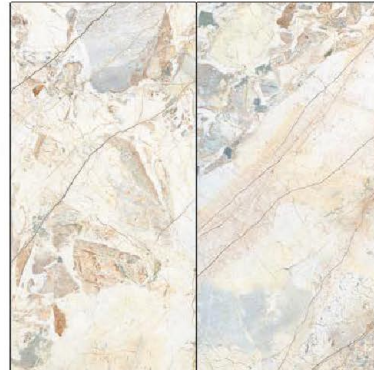

FINISH :-
GLOSSY CARVIN

SS MODULAR GREY

GOLDEN EFFECT

SIZE :-
600x1200 mm

FINISH :-
GLOSSY CARVIN

GS MODULAR NATURAL

GOLDEN EFFECT

SIZE :-
600x1200 mm