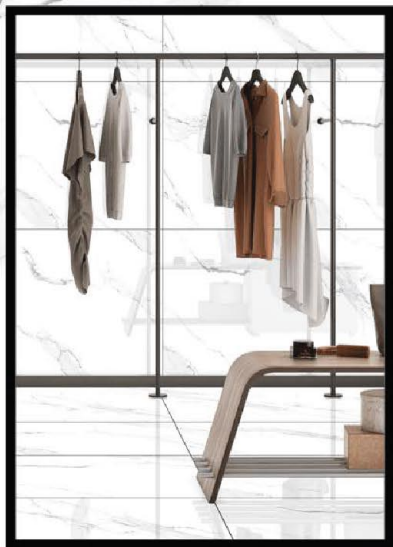

FINISH :-
GLOSSY CARVIN

GS/SS PATRIS MULTY

GOLDEN EFFECT

SIZE :-
600x1200 mm

FINISH :-
GLOSSY CARVIN

GS/SS PEARL STATUARIO

GOLDEN EFFECT

SIZE :-
600x1200 mm