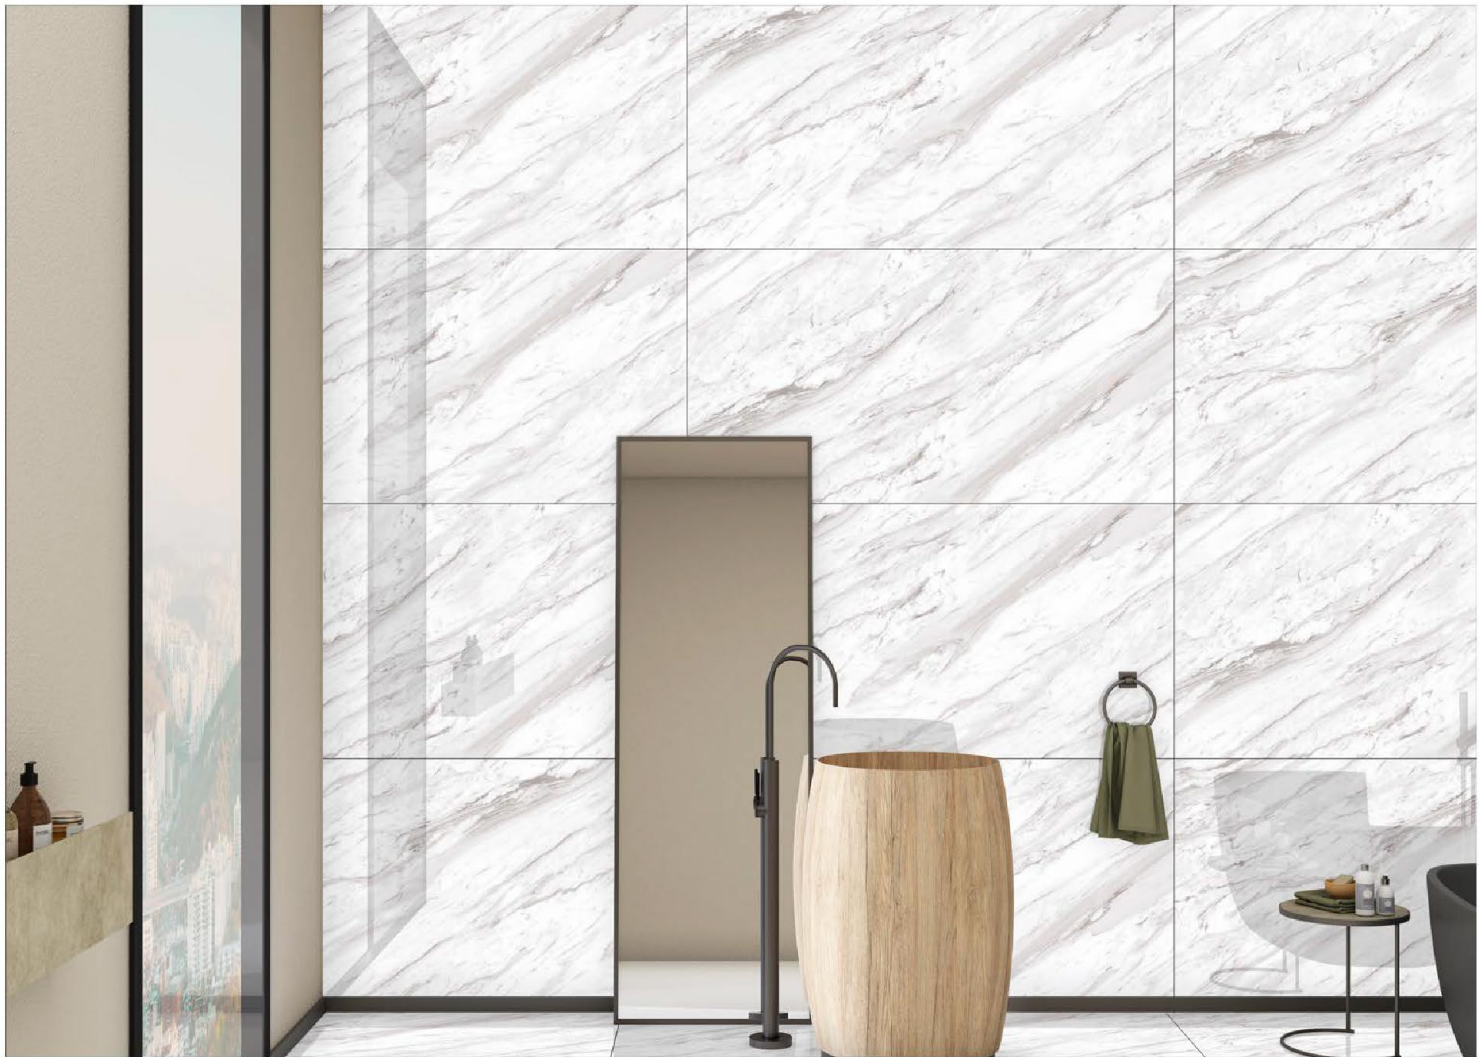

GS ASTONIA GREY

GOLDEN EFFECT

SIZE :-
600x1200 mm

FINISH :-
GLOSSY CARVIN

GS ASTONIA SILVER

GOLDEN EFFECT

SIZE :-
600x1200 mm

FINISH :-
GLOSSY CARVIN