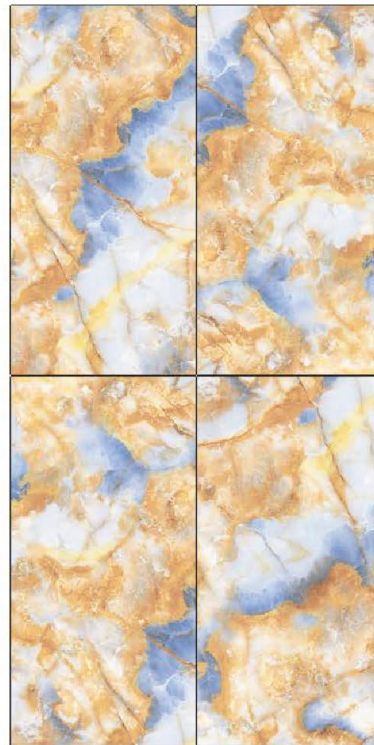

GS NET ONYX BLUE