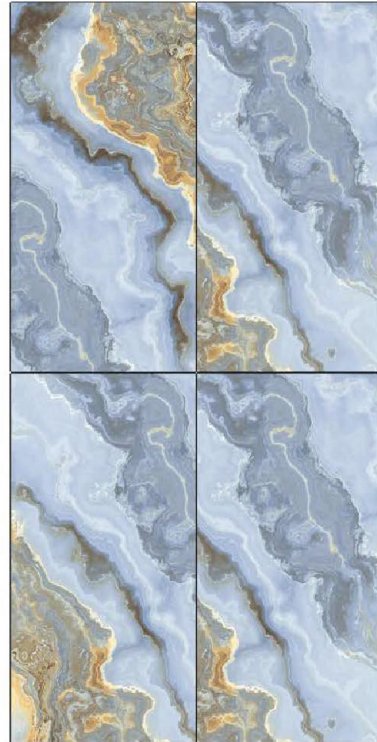

FINISH :-
GLOSSY CARVIN

GS/SS MG_WAVY SNOW

GOLDEN EFFECT

SIZE :-
600x1200 mm

FINISH :-
GLOSSY CARVIN

GS ALBERTA BLUE

GOLDEN EFFECT

SIZE :-
600x1200 mm