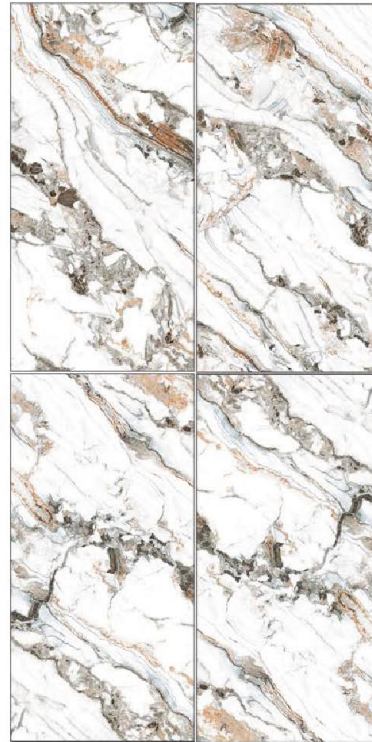

GS/SS PATRIS MULTY

GOLDEN EFFECT