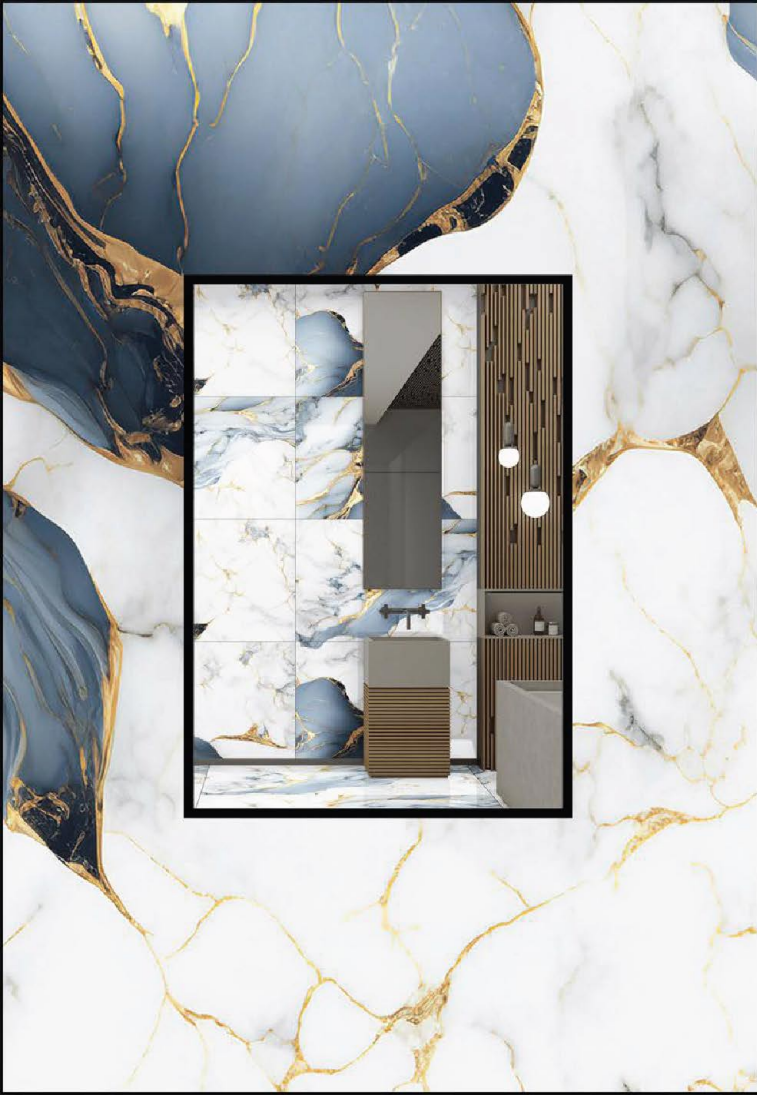

GS/SS ATLANTA WHITE

GOLDEN EFFECT

SIZE :-
600x1200 mm

FINISH :-
GLOSSY CARVIN

GS ATOMIC BLUE

GOLDEN EFFECT

SIZE :-
600x1200 mm

FINISH :-
GLOSSY CARVIN