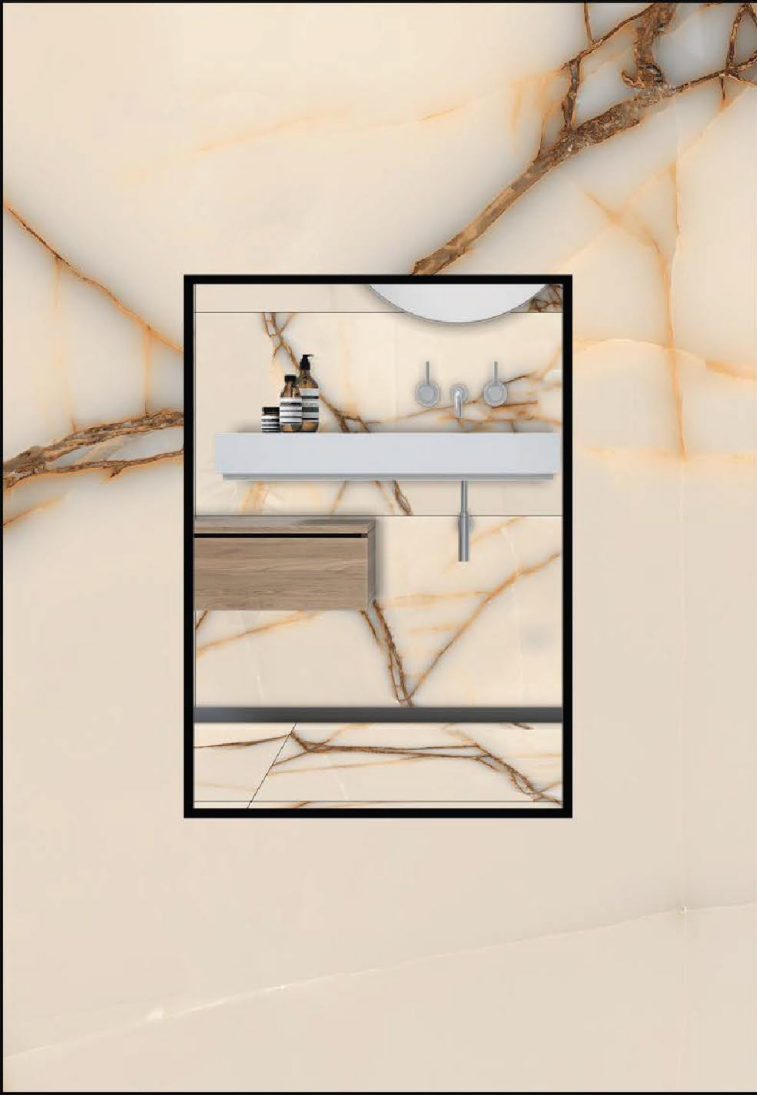

FINISH :-
GLOSSY CARVIN

GS ANTIQUE ONYX

GOLDEN EFFECT

SIZE :-
600x1200 mm

FINISH :-
GLOSSY CARVIN

GS/SS ANTIQUE STATUARIO

GOLDEN EFFECT

SIZE :-
600x1200 mm