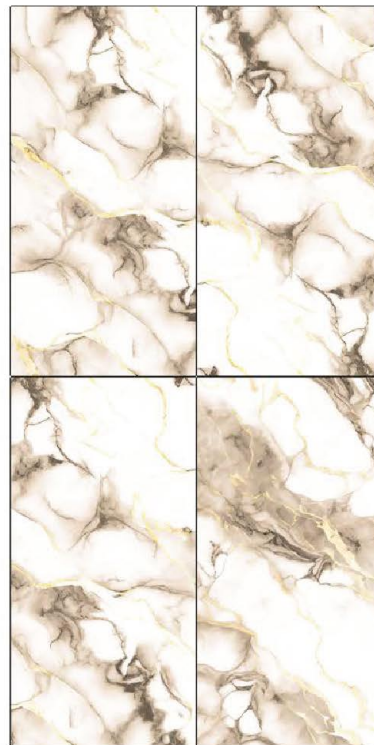

GS SELMA BROWN

GOLDEN EFFECT