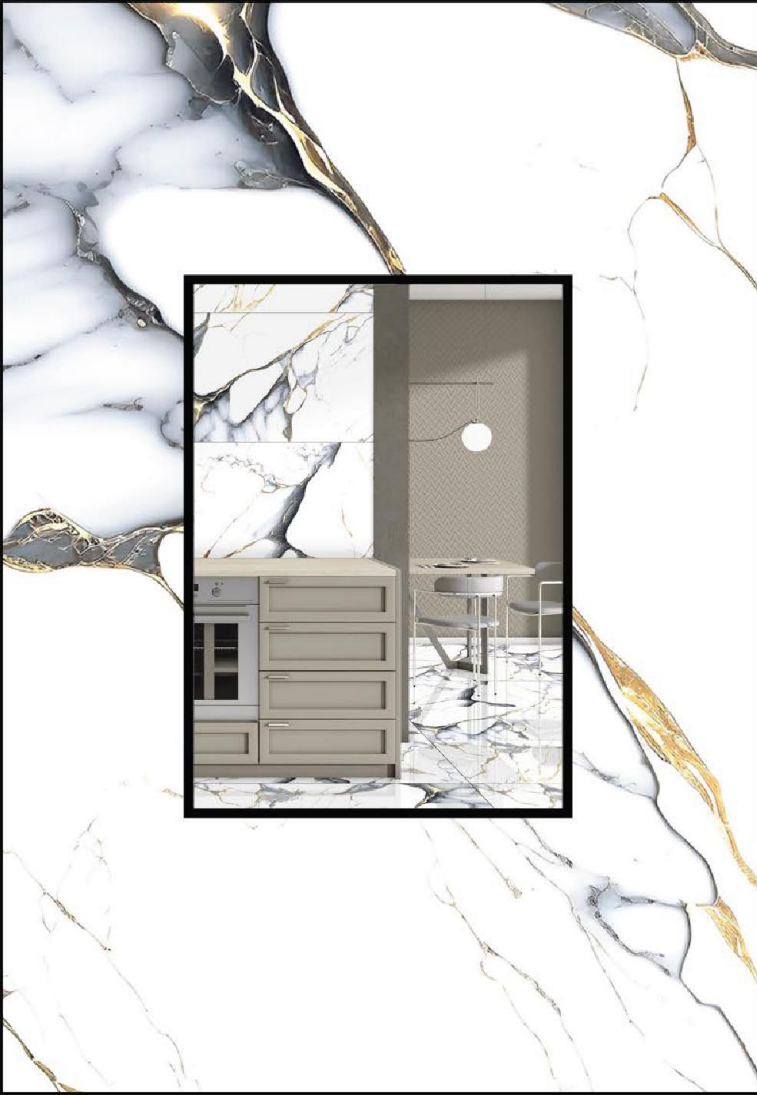

GS COBRA BLACK

GOLDEN EFFECT

SIZE :-
600x1200 mm

FINISH :-
GLOSSY CARVIN