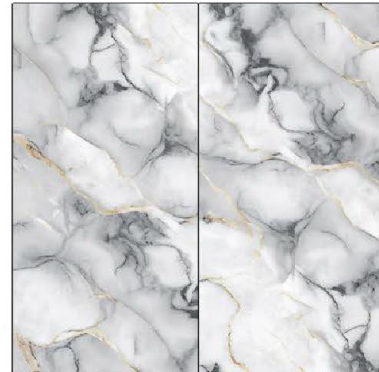

SIZE :-
600x1200 mm

FINISH :-
GLOSSY CARVIN

GS SELMA BROWN

GOLDEN EFFECT

SIZE :-
600x1200 mm

FINISH :-
GLOSSY CARVIN

GS SELMA GREY

GOLDEN EFFECT