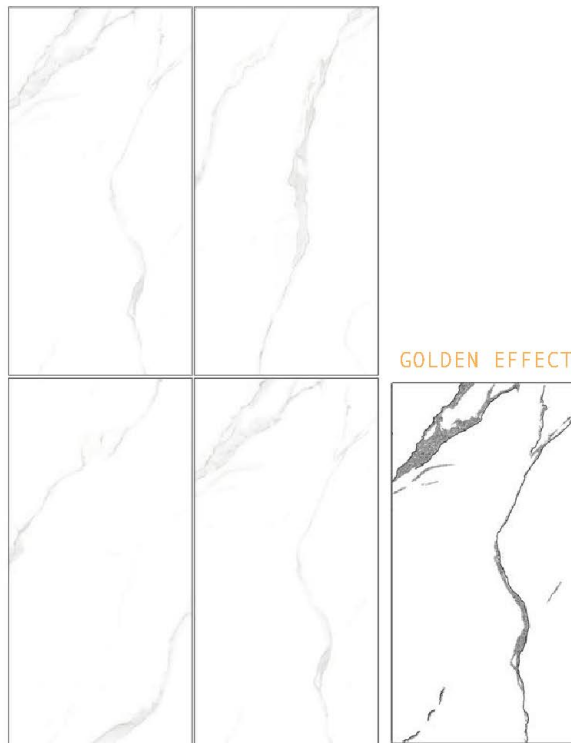

FINISH :-
GLOSSY CARVIN

ZECORAA

GS/SS COLONIAL LIGHT GREY

GOLDEN EFFECT

SIZE :-
600x1200 mm

FINISH :-
GLOSSY CARVIN

GS/SS COSTA WHITE

SIZE :-
600x1200 mm