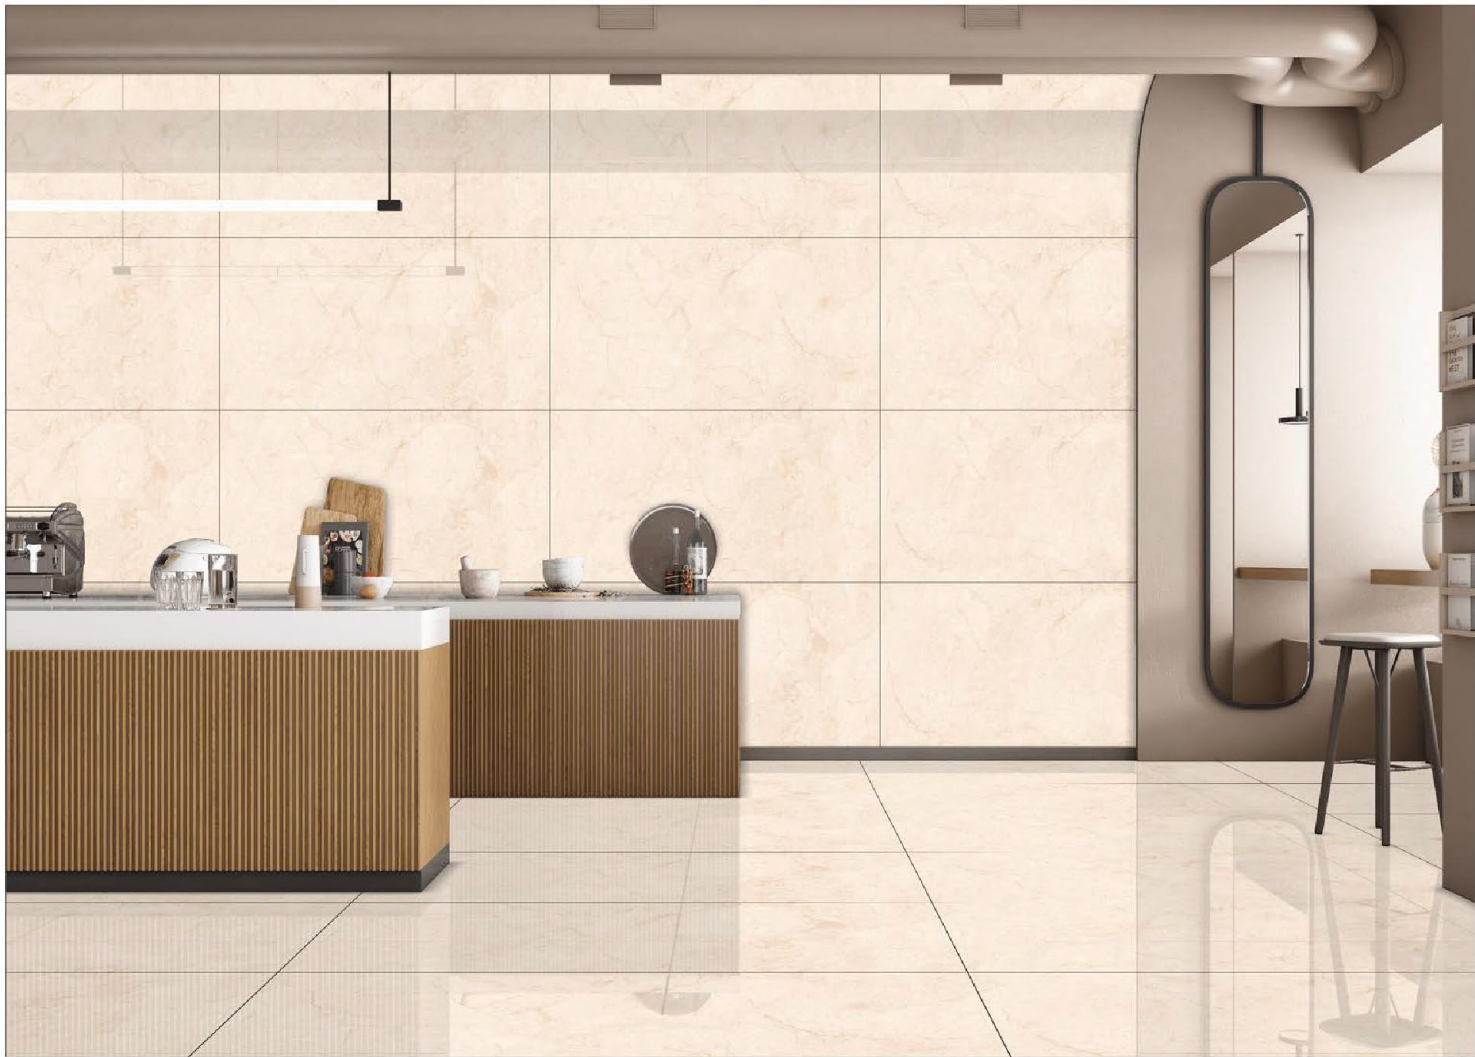

ALCANTARA

GS MG VELVET PEACH

GOLDEN EFFECT

SIZE :-
600x1200 mm

FINISH :-
GLOSSY CARVIN

GS MG VINNY BEIGE

GOLDEN EFFECT

SIZE :-
600x1200 mm