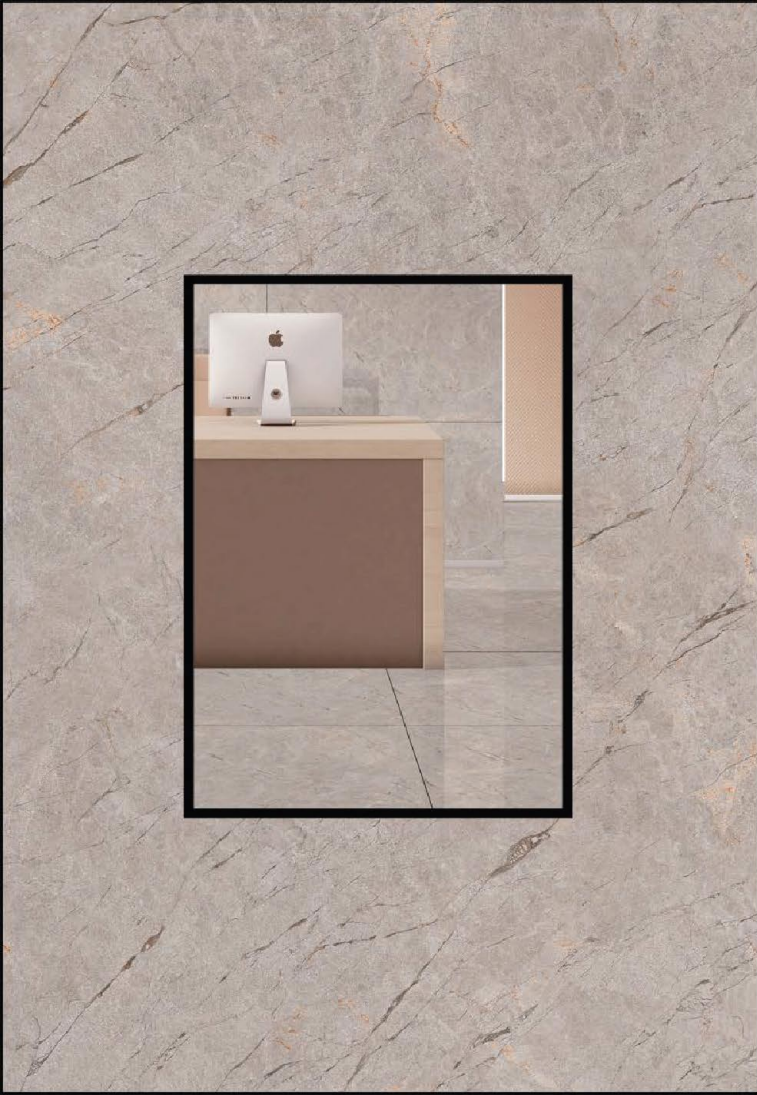

ALCANTARA

GS MG VELVET PEACH

GOLDEN EFFECT

SIZE :-
600x1200 mm

FINISH :-
GLOSSY CARVIN

GS MG VINNY BEIGE

GOLDEN EFFECT

SIZE :-
600x1200 mm