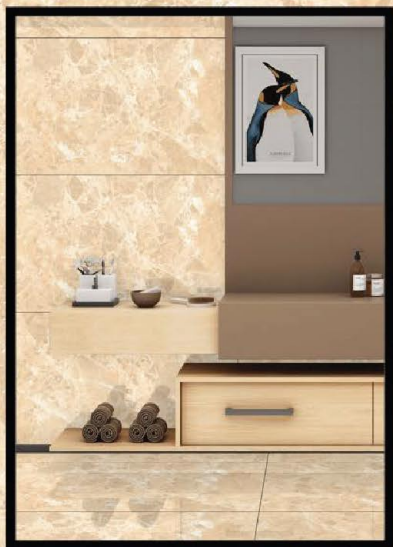

GS EMPRADORE BEIGE

GOLDEN EFFECT

SIZE :-
600x1200 mm

FINISH :-
GLOSSY CARVIN