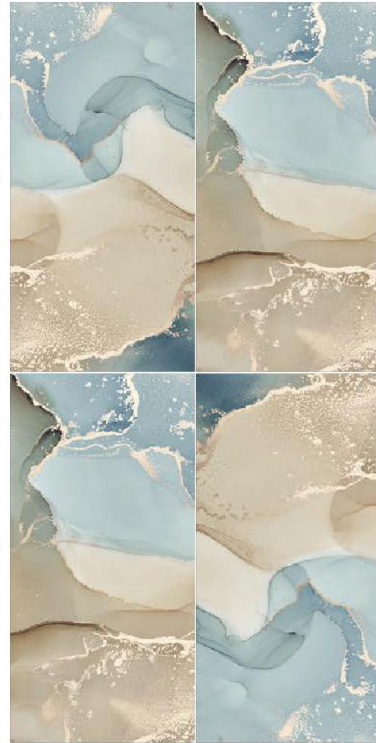

FINISH :-
GLOSSY CARVIN

NEW YORK

LONDON

SYDNEY

GS AQUA BRUST

GOLDEN EFFECT

SIZE :-
600x1200 mm

FINISH :-
GLOSSY CARVIN