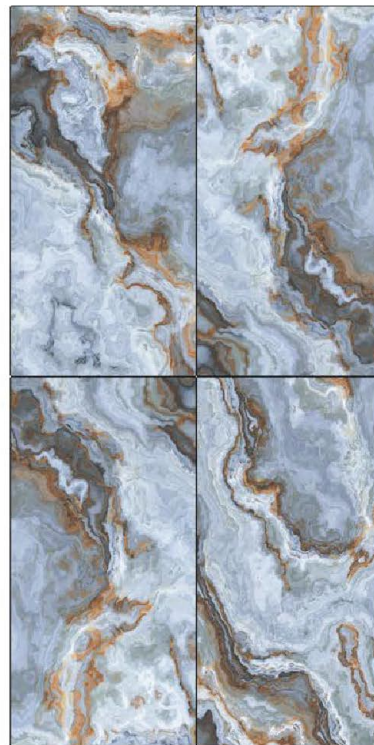

GS HARLOW BLUE