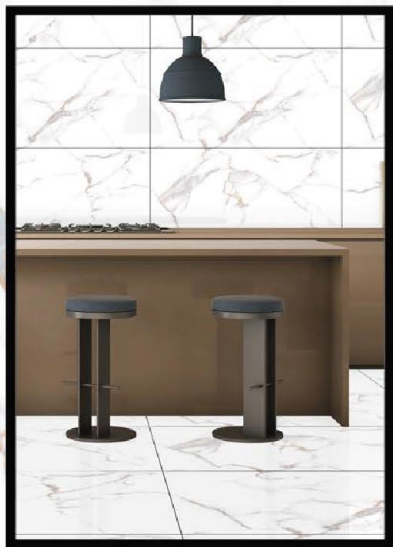

FINISH :-
GLOSSY CARVIN

GS/SS MG BEATRIX WHITE

GOLDEN EFFECT

SIZE :-
600x1200 mm

FINISH :-
GLOSSY CARVIN

GS/SS MG CHRISTY WHITE

GOLDEN EFFECT

SIZE :-
600x1200 mm