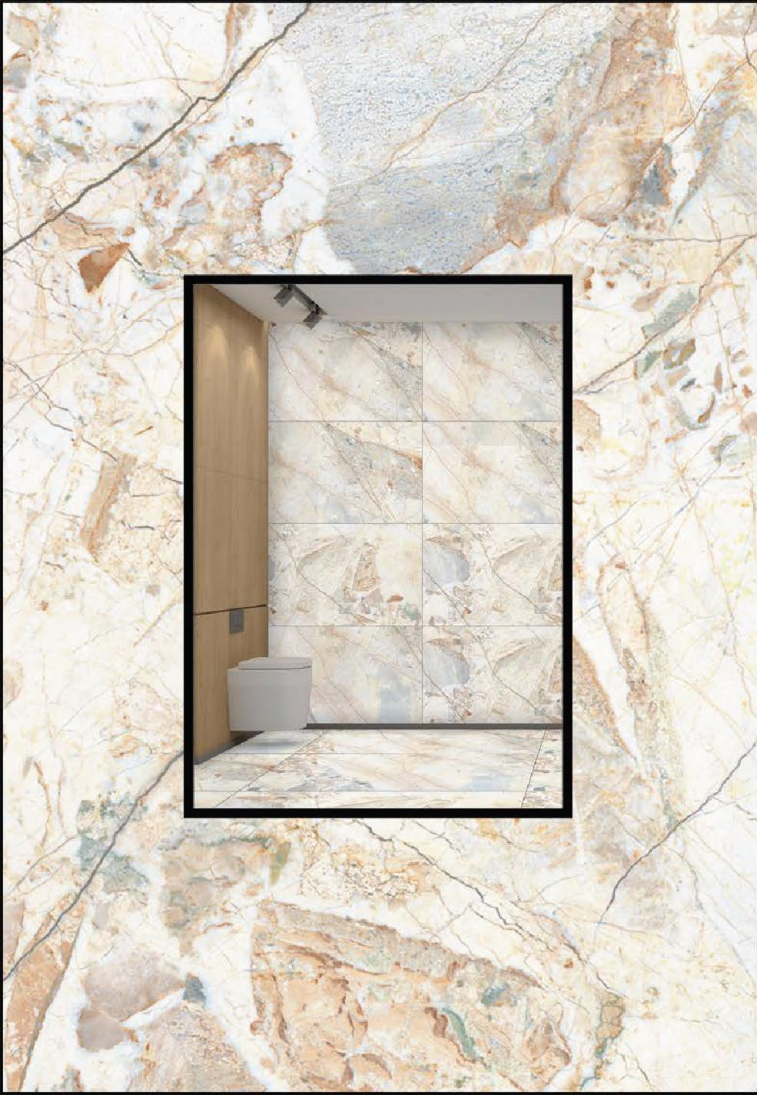

FINISH :-
GLOSSY CARVIN

SS MODULAR GREY

GOLDEN EFFECT

SIZE :-
600x1200 mm

FINISH :-
GLOSSY CARVIN

GS MODULAR NATURAL

GOLDEN EFFECT

SIZE :-
600x1200 mm