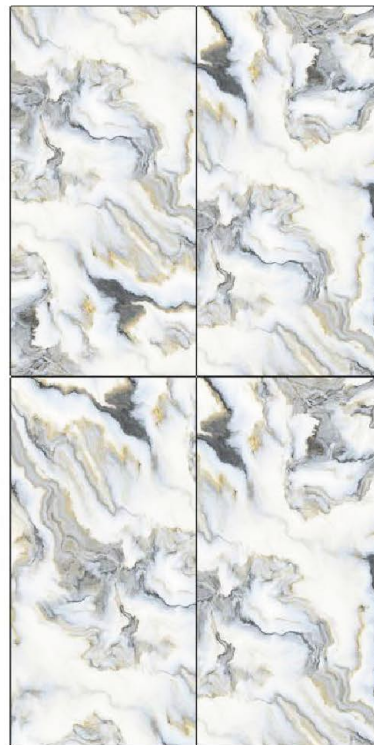

SIZE :-
600x1200 mm

FINISH :-
GLOSSY CARVIN

GS SWITHIN GREEN

GOLDEN EFFECT

SIZE :-
600x1200 mm

FINISH :-
GLOSSY CARVIN

GS SWITHIN NATURAL

GOLDEN EFFECT