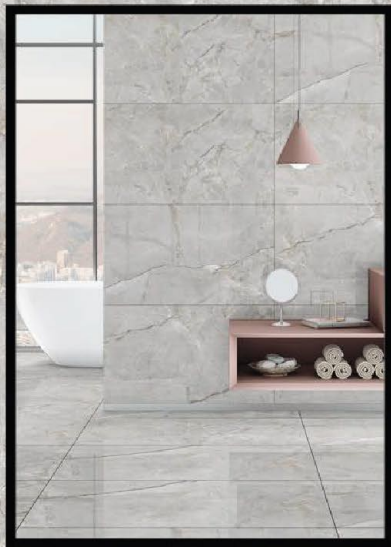

FINISH :-
GLOSSY CARVIN

GS PATRIN BROWN

GOLDEN EFFECT

SIZE :-
600x1200 mm

FINISH :-
GLOSSY CARVIN

GS PATRIN GREY

GOLDEN EFFECT

SIZE :-
600x1200 mm