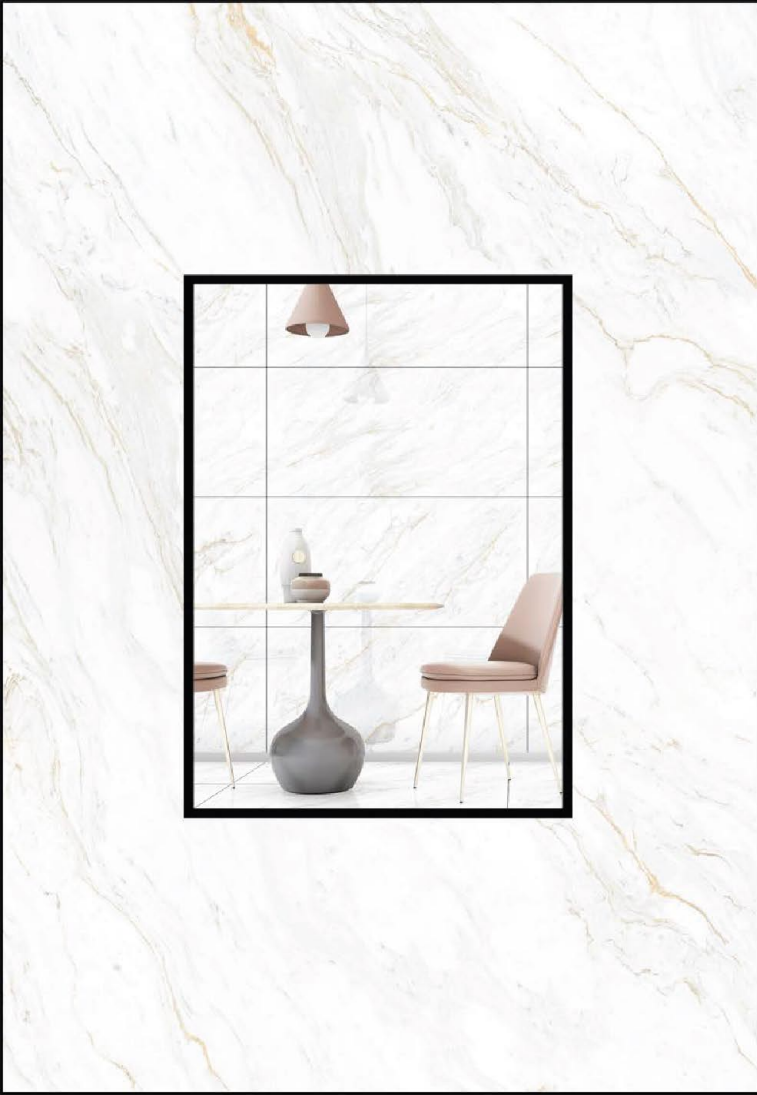

GS/SS MG BEATRIX WHITE

GOLDEN EFFECT

SIZE :-
600x1200 mm

FINISH :-
GLOSSY CARVIN