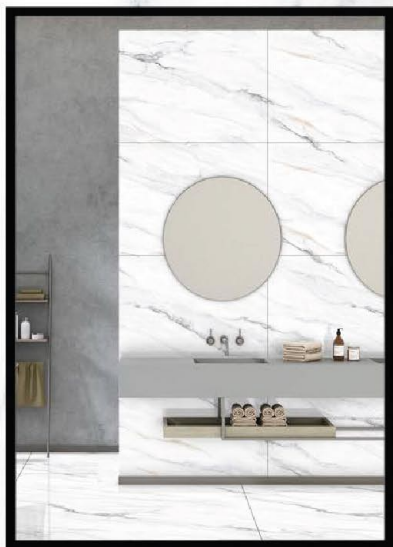

GLOSSY CARVIN
FINISH
600x1200mm
GLAZED VITRIFIED TILES

The stunning appearance
of glossiness, replicating
its extraordinarily diverse.

600x1200MM

STEP AHEAD WITH TECHNOLOGY

GS/SS MG ALPHA SATVARIO

SIZE :-
600x1200 mm