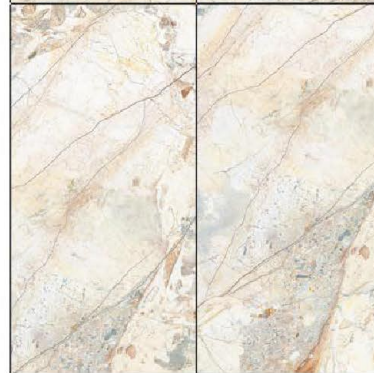

FINISH :-
GLOSSY CARVIN

SS MODULAR GREY

GOLDEN EFFECT

SIZE :-
600x1200 mm

FINISH :-
GLOSSY CARVIN

GS MODULAR NATURAL

GOLDEN EFFECT

SIZE :-
600x1200 mm