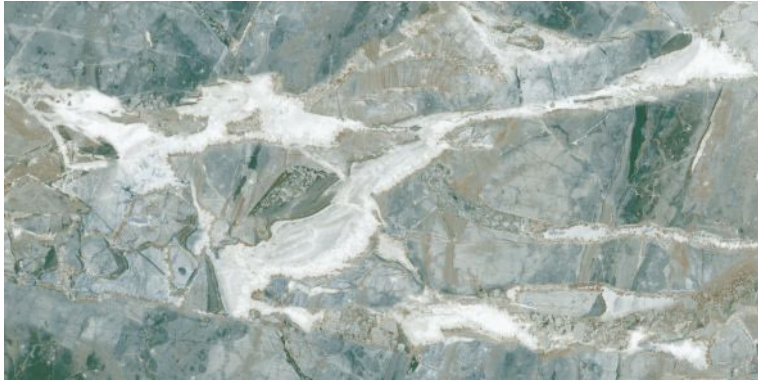

**SUPREMACY**  
SERIES

**ROSS SUNSET**

600x1200mm  
Thickness: 9mm

**SIDON WHITE**

Polished Glazed  
Vitrified Tiles

**SUPREMACY**  
SERIES

**SIDON WHITE**

600x1200mm  
Thickness: 9mm