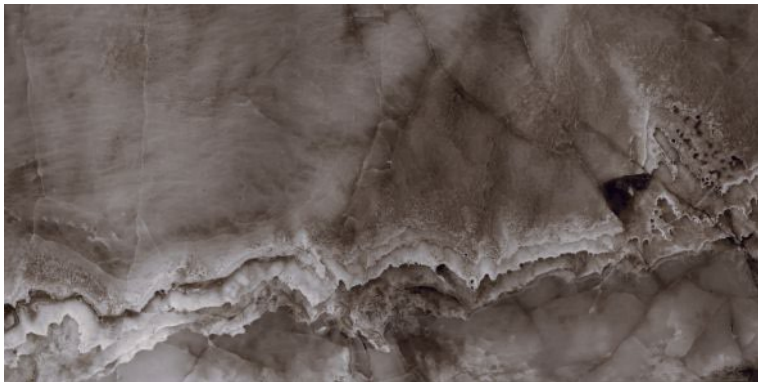

600x1200mm
Thickness: 9mm