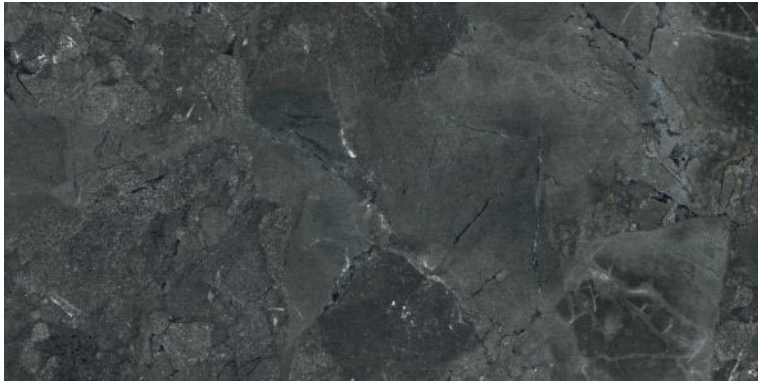

600x1200mm
Thickness: 9mm