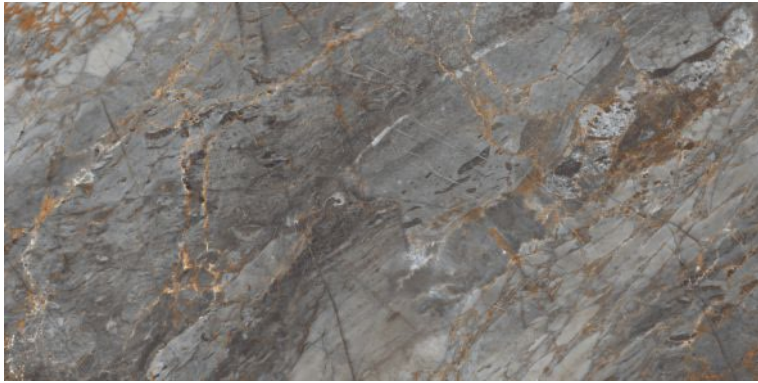

600x1200mm
Thickness: 9mm