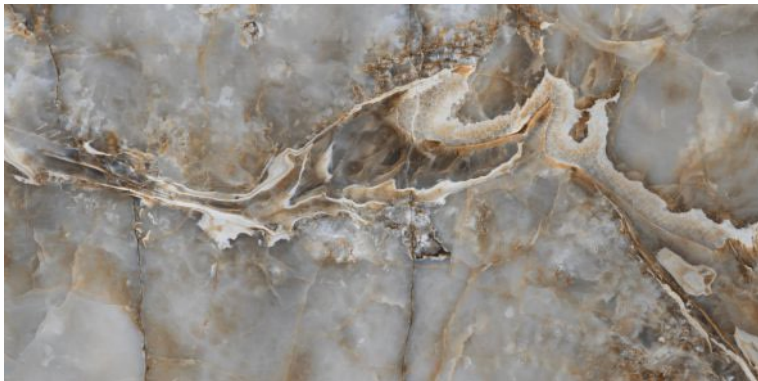

Polished Glazed  
Vitrified Tiles

**SUPREMACY**  
SERIES

**CONTUSE GOLD**

600x1200mm  
Thickness: 9mm

**CONTUSE GREY**

Polished Glazed  
Vitrified Tiles

**SUPREMACY**  
SERIES

**CONTUSE GREY**