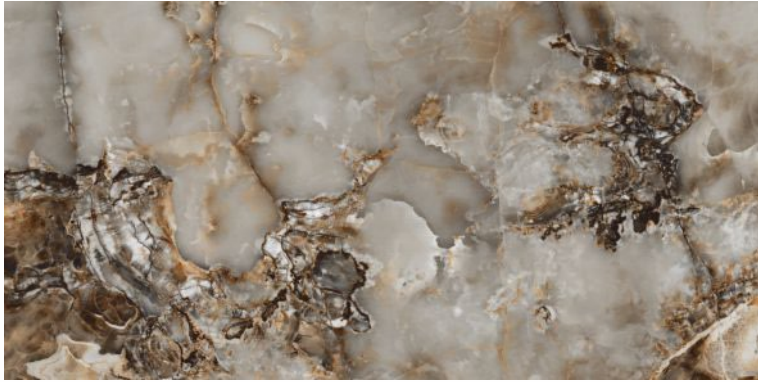

**CONTUSE BLUE**

600x1200mm  
Thickness: 9mm

**CONTUSE COCOA**

Polished Glazed  
Vitrified Tiles

**SUPREMACY**  
SERIES

**CONTUSE COCOA**

600x1200mm  
Thickness: 9mm

**CONTUSE GOLD**