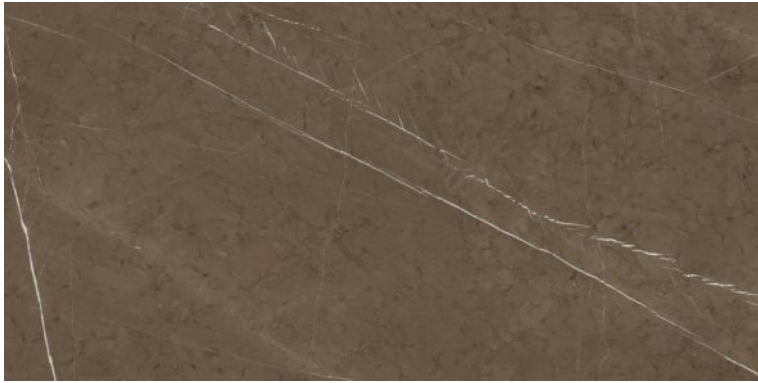

Polished Glazed  
Vitrified Tiles

SUPREMACY  
SERIES

LIVID GOLD

600x1200mm  
Thickness: 9mm

LIVID NATURAL

Polished Glazed  
Vitrified Tiles

SUPREMACY  
SERIES

600x1200mm  
Thickness: 9mm