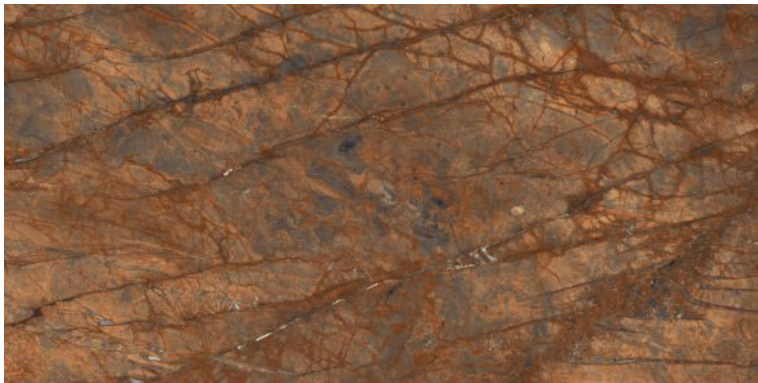

600x1200mm  
Thickness: 9mm

**ROSS SILVER**

Polished Glazed  
Vitrified Tiles

**SUPREMACY**  
SERIES

**ROSS SILVER**

600x1200mm  
Thickness: 9mm

**ROSS SUNSET**

Polished Glazed  
Vitrified Tiles