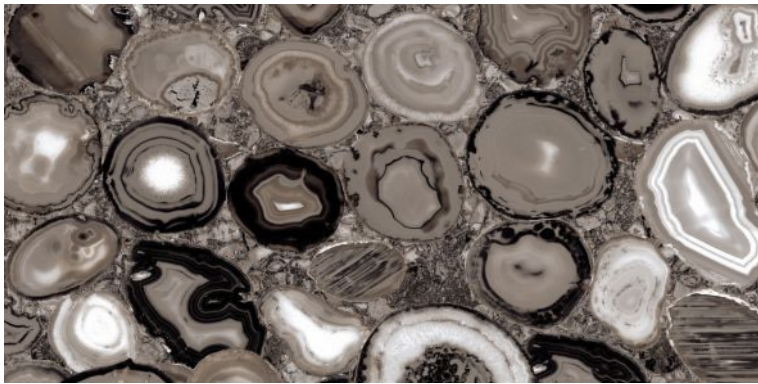

HIGH STRENGTH

LOW MAINTENANCE

600x1200mm  
Thickness: 9mm

**ALDO BROWN**

Polished Glazed  
Vitrified Tiles

**SUPREMACY**  
SERIES

**ALDO BROWN**

600x1200mm  
Thickness: 9mm

ALDO FROST

Polished Glazed  
Vitrified Tiles

SUPREMACY  
SERIES

ALDO FROST

600x1200mm  
Thickness: 9mm

ARIZONA STONE

Polished Glazed  
Vitrified Tiles

SUPREMACY  
SERIES

ARIZONA STONE

600x1200mm  
Thickness: 9mm

**ARMOUR ONYX-BEIGE**

Polished Glazed  
Vitrified Tiles

**SUPREMACY**  
SERIES

**ARMOUR ONYX BEIGE**

600x1200mm  
Thickness: 9mm

**ARMOUR ONYX-BLUE**