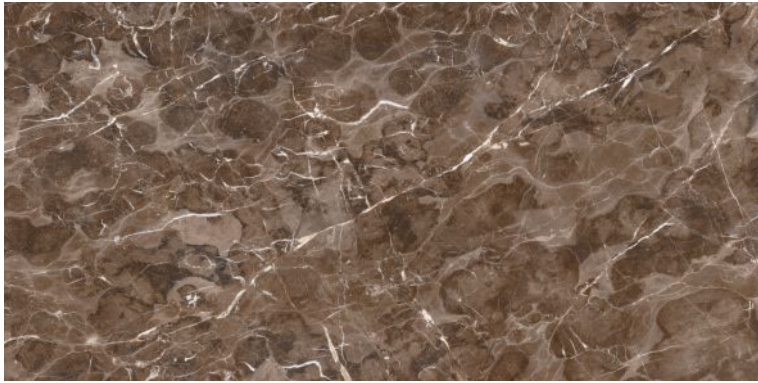

600x1200mm  
Thickness: 9mm

**CRAG GREY**

Polished Glazed  
Vitrified Tiles

**SUPREMACY**  
SERIES

**CRAG GREY**

600x1200mm  
Thickness: 9mm

**DERBY DESERT**

Polished Glazed  
Vitrified Tiles