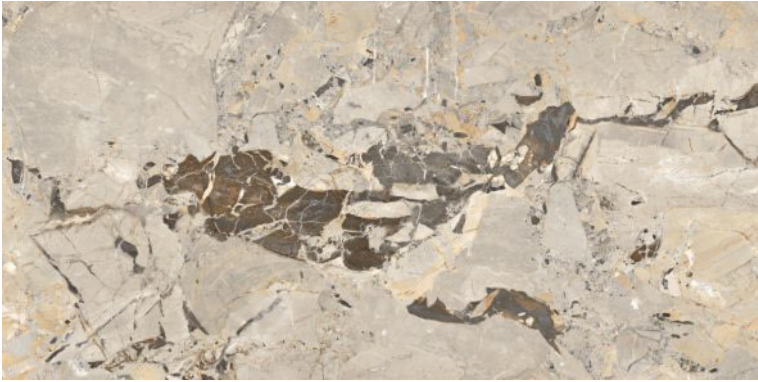

ALDO FROST

Polished Glazed  
Vitrified Tiles

SUPREMACY  
SERIES

ALDO FROST

600x1200mm  
Thickness: 9mm

ARIZONA STONE

Polished Glazed  
Vitrified Tiles

SUPREMACY  
SERIES

ARIZONA STONE

600x1200mm  
Thickness: 9mm

**ARMOUR ONYX-BEIGE**

Polished Glazed  
Vitrified Tiles

**SUPREMACY**  
SERIES

**ARMOUR ONYX BEIGE**

600x1200mm  
Thickness: 9mm

**ARMOUR ONYX-BLUE**