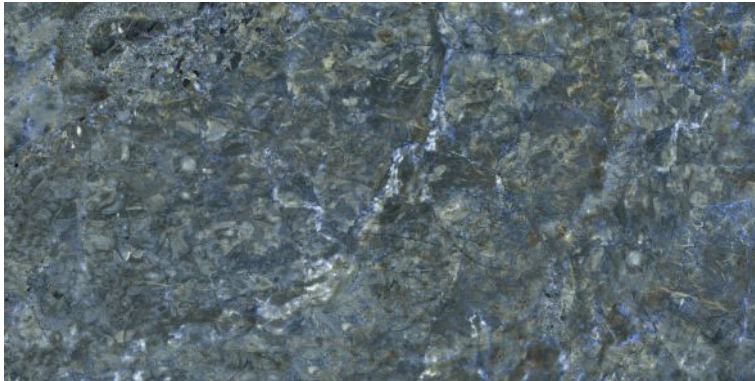

**SUPREMACY**  
SERIES

**ATOLINI COFFEE**

600x1200mm  
Thickness: 9mm

**BERYL NATURAL**

Polished Glazed  
Vitrified Tiles

**SUPREMACY**  
SERIES

**BERYL NATURAL**

600x1200mm  
Thickness: 9mm