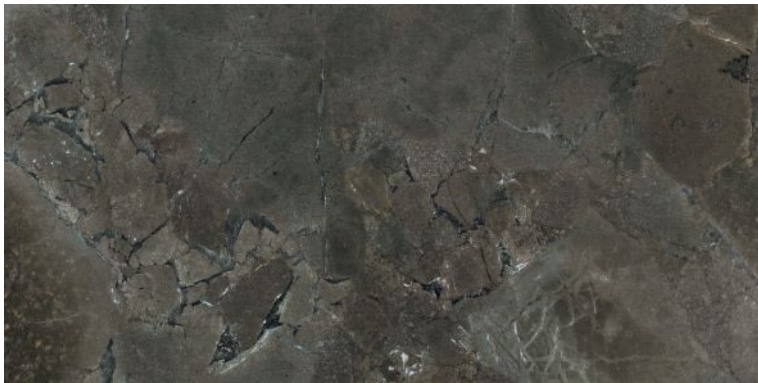

Polished Glazed  
Vitrified Tiles

**SUPREMACY**  
SERIES

**DERBY FLOSS**

600x1200mm  
Thickness: 9mm

**DUSTY BROWN**

Polished Glazed  
Vitrified Tiles

**SUPREMACY**  
SERIES

**DUSTY BROWN**