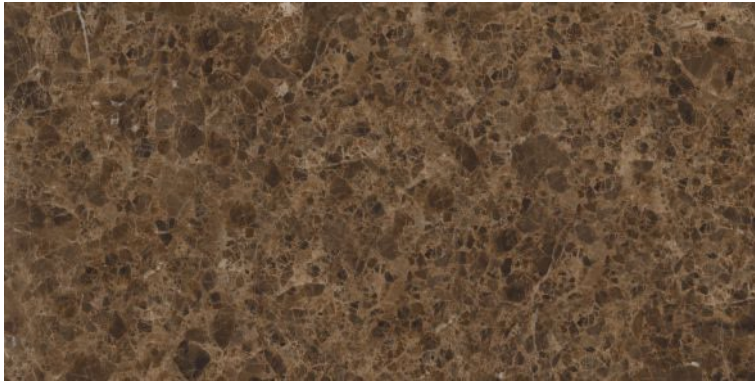

600x1200mm
Thickness: 9mm

ATOLINI BROWN

Polished Glazed
Vitrified Tiles

SUPREMACY
SERIES

ATOLINI BROWN