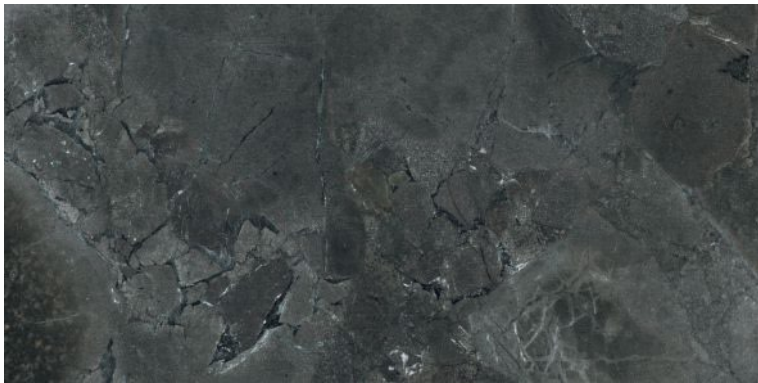

600x1200mm
Thickness: 9mm