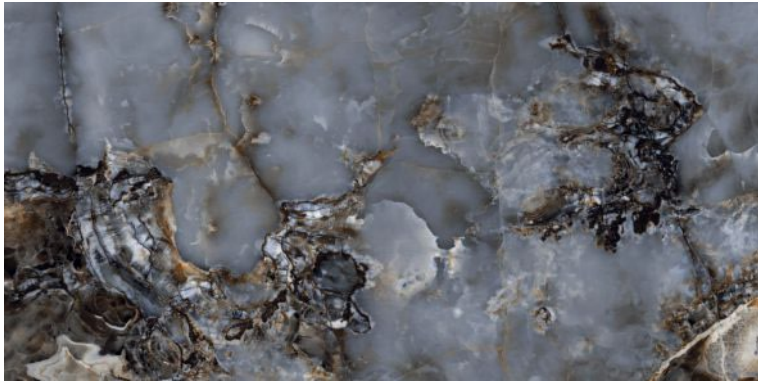

**BORA BORA BLUE**

Polished Glazed  
Vitrified Tiles

**SUPREMACY**  
SERIES

**BORA BORA BLUE**

600x1200mm  
Thickness: 9mm

**CONTUSE BLUE**

Polished Glazed  
Vitrified Tiles

**SUPREMACY**  
SERIES