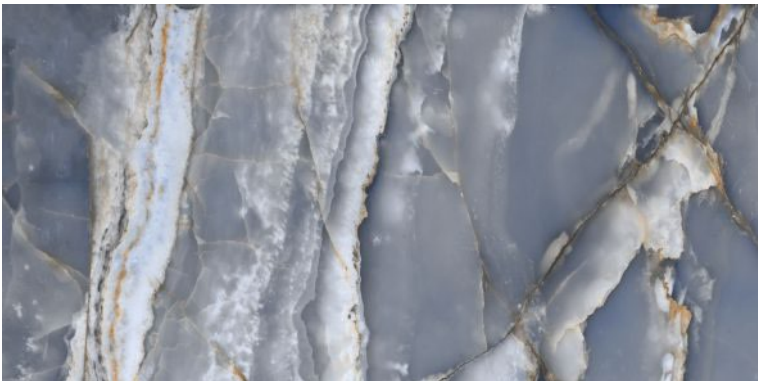

ARIZONA STONE

600x1200mm  
Thickness: 9mm

**ARMOUR ONYX-BEIGE**

Polished Glazed  
Vitrified Tiles

**SUPREMACY**  
SERIES

**ARMOUR ONYX BEIGE**

600x1200mm  
Thickness: 9mm

**ARMOUR ONYX-BLUE**