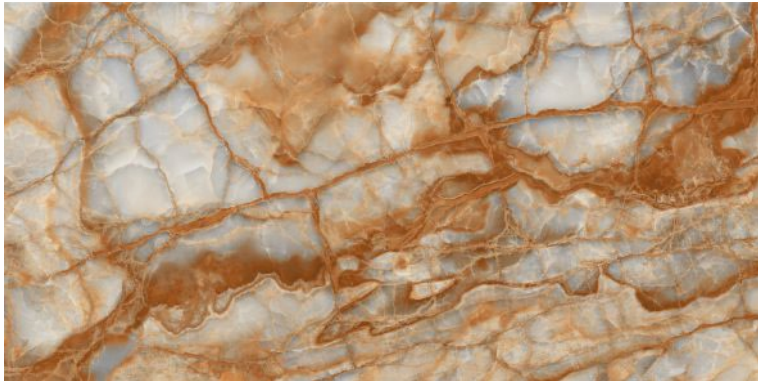

**JETTY BROWN**

Polished Glazed  
Vitrified Tiles

**SUPREMACY**  
SERIES

**JETTY BROWN**

600x1200mm  
Thickness: 9mm

LARK SILVER

Polished Glazed  
Vitrified Tiles

SUPREMACY  
SERIES

LARK SILVER

600x1200mm  
Thickness: 9mm

LARK WHITE

Polished Glazed  
Vitrified Tiles

**SUPREMACY**  
SERIES

**LARK WHITE**

600x1200mm  
Thickness: 9mm

LIVID GOLD