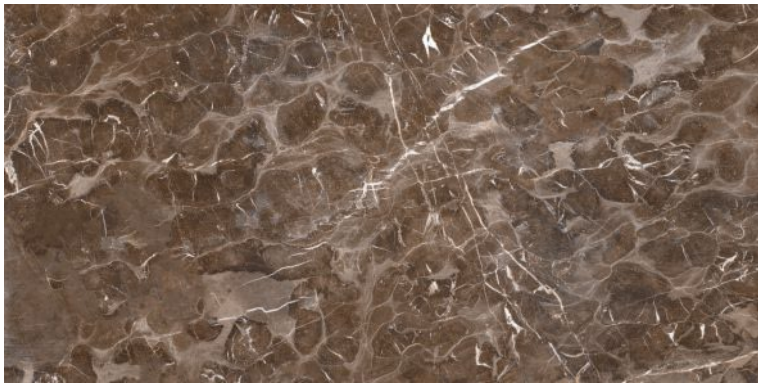

600x1200mm  
Thickness: 9mm

**CRAG GREY**

Polished Glazed  
Vitrified Tiles

**SUPREMACY**  
SERIES

**CRAG GREY**

600x1200mm  
Thickness: 9mm

**DERBY DESERT**

Polished Glazed  
Vitrified Tiles