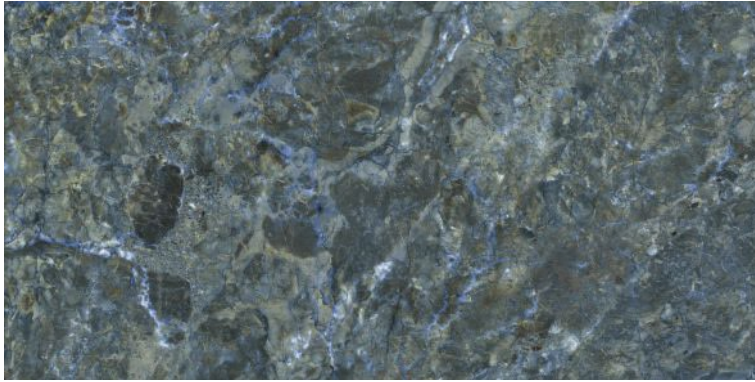

**SUPREMACY**  
SERIES

**ATOLINI COFFEE**

600x1200mm  
Thickness: 9mm

**BERYL NATURAL**

Polished Glazed  
Vitrified Tiles

**SUPREMACY**  
SERIES

**BERYL NATURAL**

600x1200mm  
Thickness: 9mm