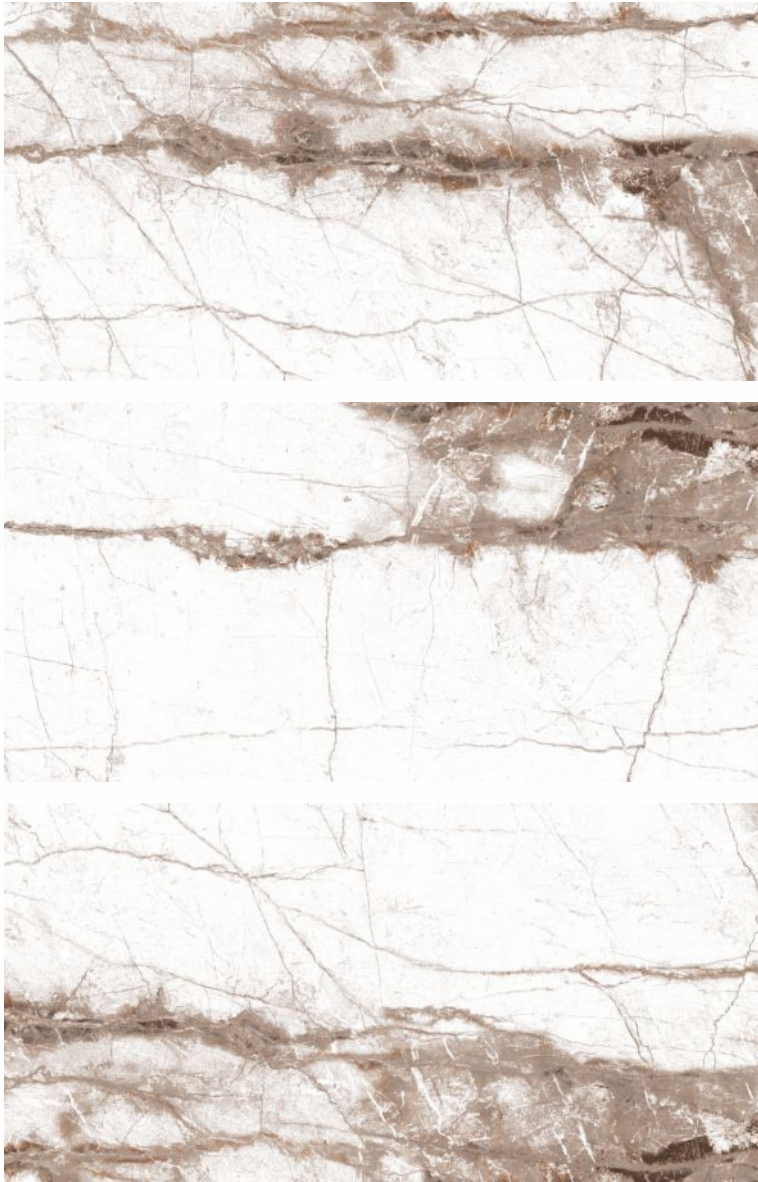

600x1200mm
Thickness: 9mm

LARK WHITE