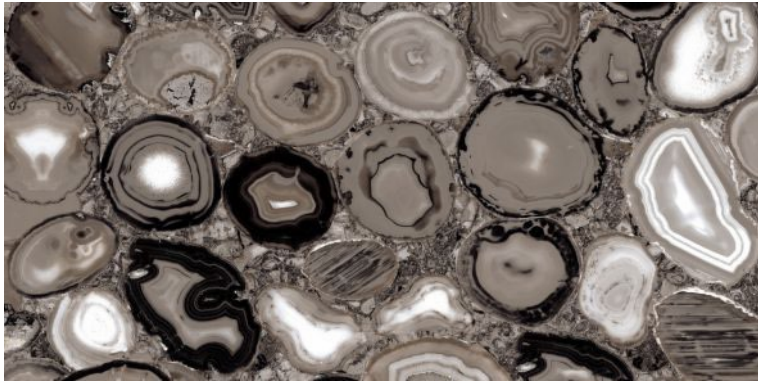

HIGH STRENGTH

LOW MAINTENANCE

600x1200mm  
Thickness: 9mm

**ALDO BROWN**

Polished Glazed  
Vitrified Tiles

**SUPREMACY**  
SERIES

**ALDO BROWN**

600x1200mm  
Thickness: 9mm

ALDO FROST

Polished Glazed  
Vitrified Tiles

SUPREMACY  
SERIES

ALDO FROST

600x1200mm  
Thickness: 9mm

ARIZONA STONE

Polished Glazed  
Vitrified Tiles

SUPREMACY  
SERIES

ARIZONA STONE

600x1200mm  
Thickness: 9mm

**ARMOUR ONYX-BEIGE**

Polished Glazed  
Vitrified Tiles

**SUPREMACY**  
SERIES

**ARMOUR ONYX BEIGE**

600x1200mm  
Thickness: 9mm

**ARMOUR ONYX-BLUE**