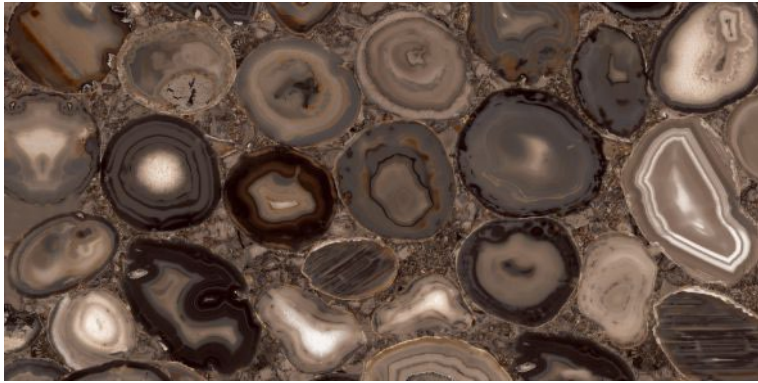

600x1200mm
Thickness: 9mm