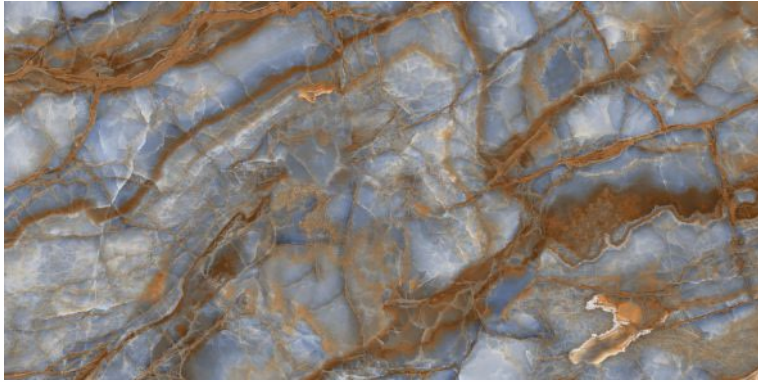

Polished Glazed  
Vitrified Tiles

SUPREMACY  
SERIES

LIVID GOLD

600x1200mm  
Thickness: 9mm

LIVID NATURAL

Polished Glazed  
Vitrified Tiles

SUPREMACY  
SERIES

600x1200mm  
Thickness: 9mm