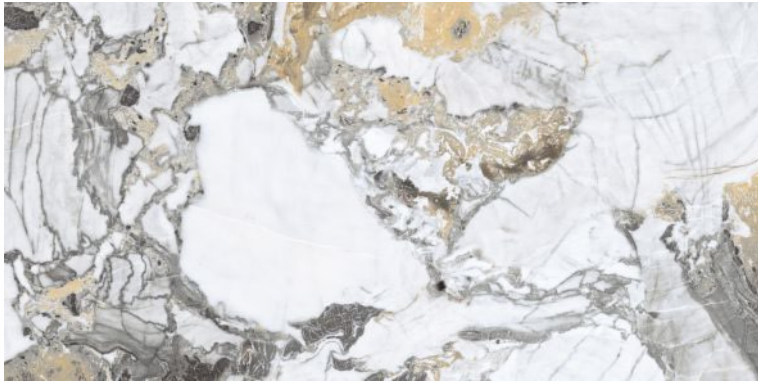

600x1200mm
Thickness: 9mm