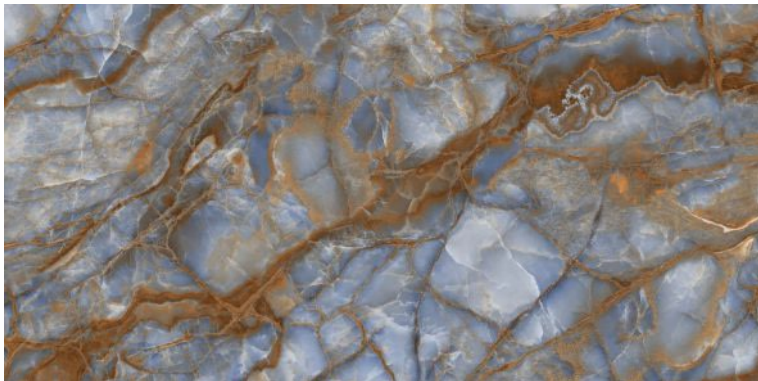

Polished Glazed  
Vitrified Tiles

SUPREMACY  
SERIES

LIVID GOLD

600x1200mm  
Thickness: 9mm

LIVID NATURAL

Polished Glazed  
Vitrified Tiles

SUPREMACY  
SERIES

600x1200mm  
Thickness: 9mm