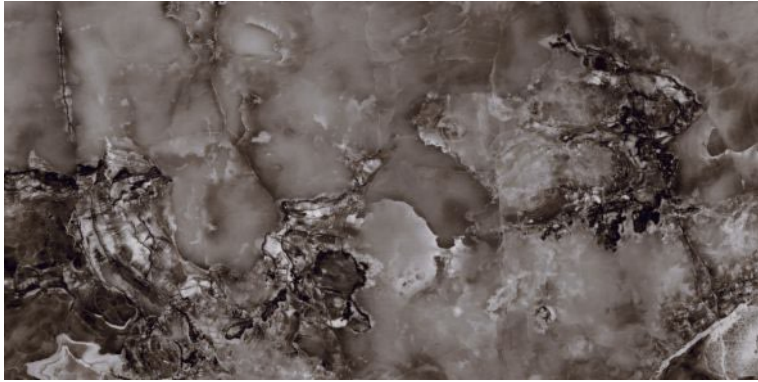

600x1200mm
Thickness: 9mm