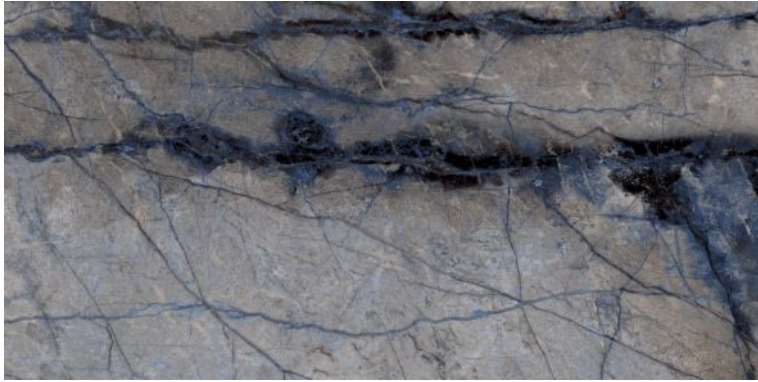

**JETTY BROWN**

Polished Glazed  
Vitrified Tiles

**SUPREMACY**  
SERIES

**JETTY BROWN**

600x1200mm  
Thickness: 9mm

LARK SILVER

Polished Glazed  
Vitrified Tiles

SUPREMACY  
SERIES