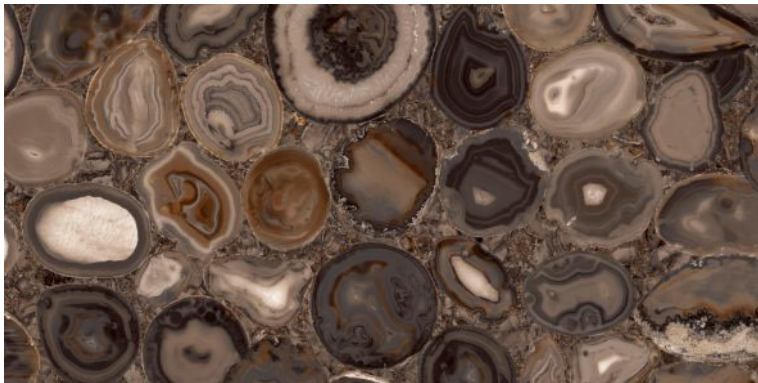

600x1200mm
Thickness: 9mm