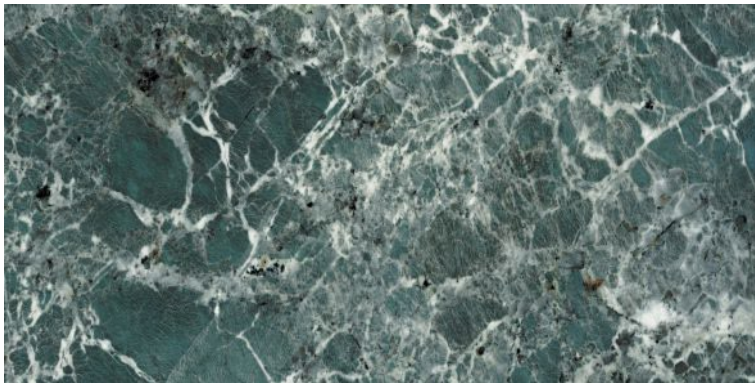

**SUPREMACY**  
SERIES

**ATOLINI COFFEE**

600x1200mm  
Thickness: 9mm

**BERYL NATURAL**

Polished Glazed  
Vitrified Tiles

**SUPREMACY**  
SERIES

**BERYL NATURAL**

600x1200mm  
Thickness: 9mm