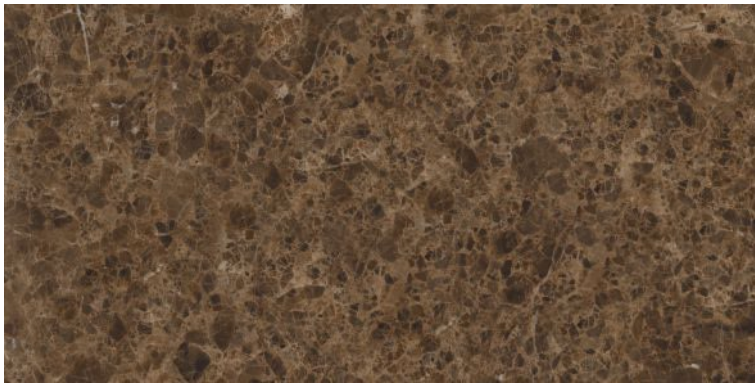

600x1200mm
Thickness: 9mm

ATOLINI BROWN

Polished Glazed
Vitrified Tiles

SUPREMACY
SERIES

ATOLINI BROWN