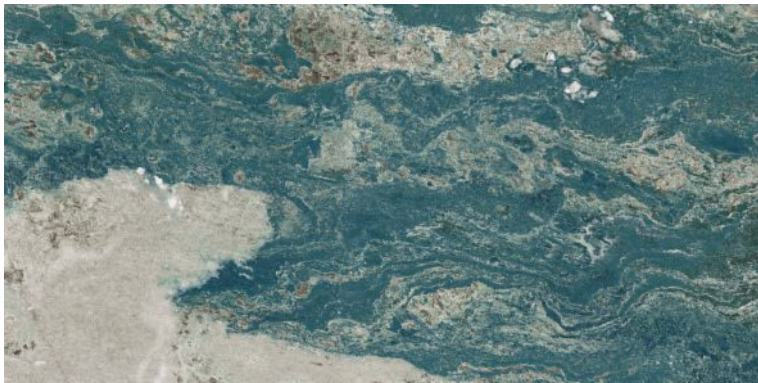

600x1200mm
Thickness: 9mm