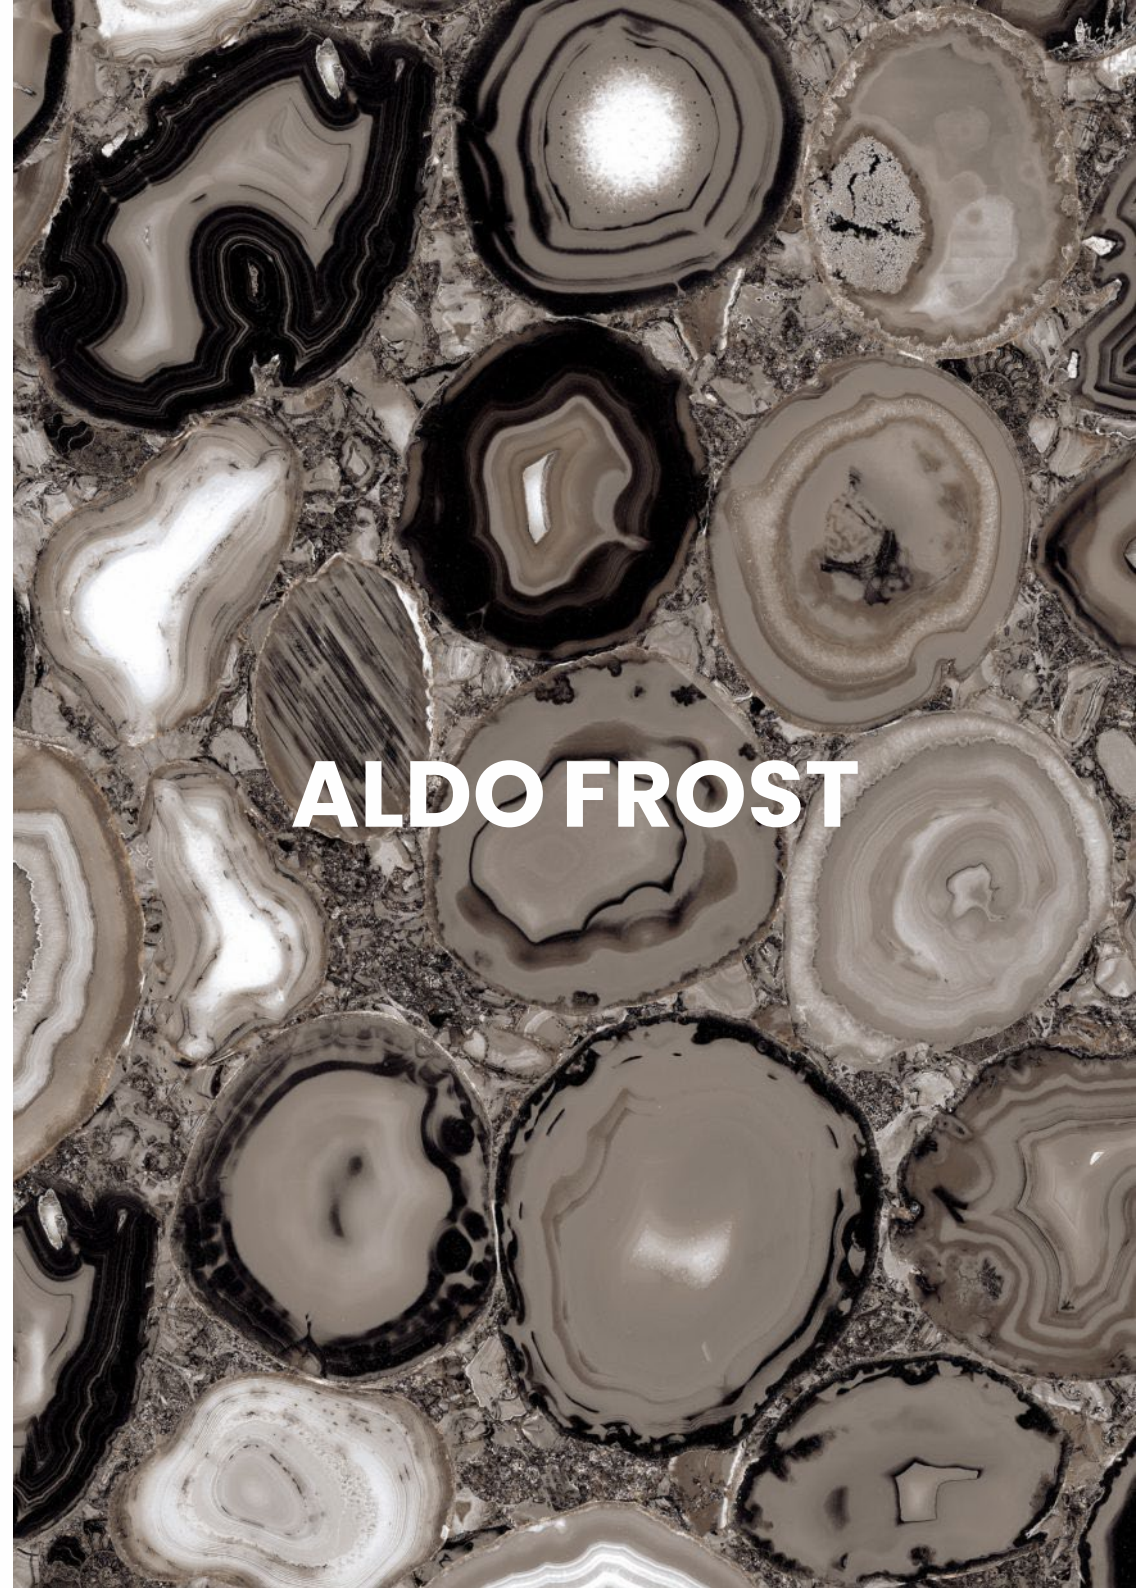

ALDO FROST

Polished Glazed  
Vitrified Tiles

SUPREMACY  
SERIES

ALDO FROST

600x1200mm  
Thickness: 9mm

ARIZONA STONE

Polished Glazed  
Vitrified Tiles

SUPREMACY  
SERIES