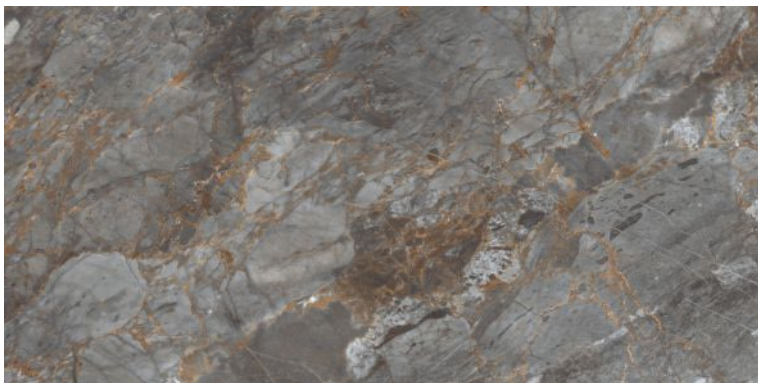

600x1200mm
Thickness: 9mm