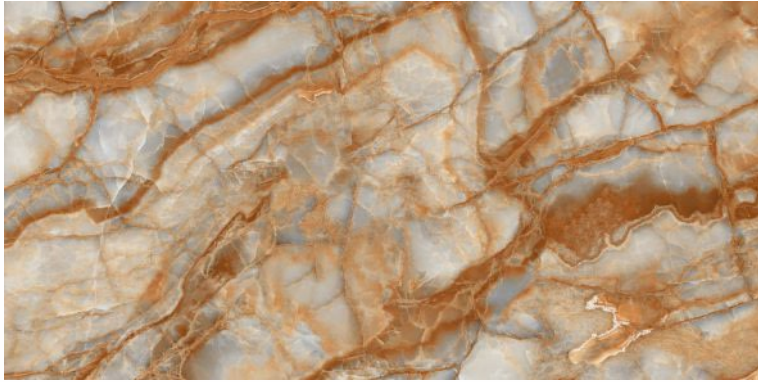

LARK SILVER

600x1200mm  
Thickness: 9mm

LARK WHITE

Polished Glazed  
Vitrified Tiles

**SUPREMACY**  
SERIES

**LARK WHITE**

600x1200mm  
Thickness: 9mm

LIVID GOLD