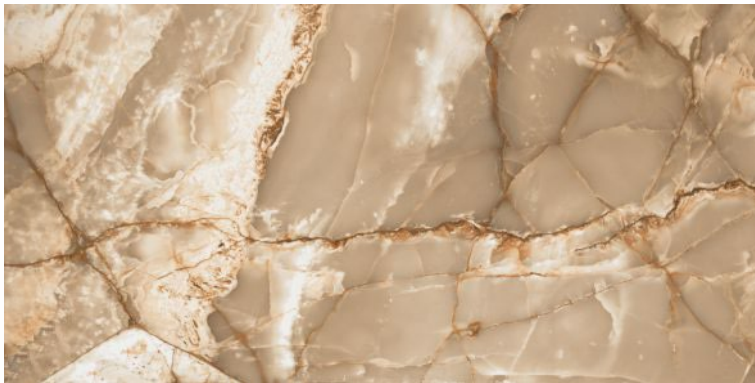

ALDO FROST

Polished Glazed  
Vitrified Tiles

SUPREMACY  
SERIES

ALDO FROST

600x1200mm  
Thickness: 9mm

ARIZONA STONE

Polished Glazed  
Vitrified Tiles

SUPREMACY  
SERIES

ARIZONA STONE

600x1200mm  
Thickness: 9mm

**ARMOUR ONYX-BEIGE**

Polished Glazed  
Vitrified Tiles

**SUPREMACY**  
SERIES

**ARMOUR ONYX BEIGE**

600x1200mm  
Thickness: 9mm

**ARMOUR ONYX-BLUE**