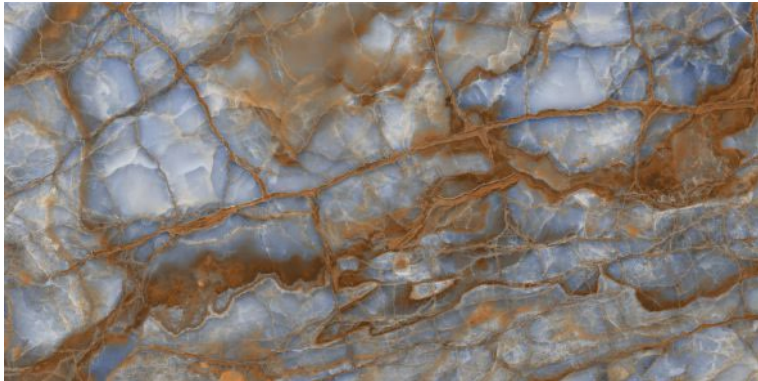

Polished Glazed  
Vitrified Tiles

SUPREMACY  
SERIES

LIVID GOLD

600x1200mm  
Thickness: 9mm

LIVID NATURAL

Polished Glazed  
Vitrified Tiles

SUPREMACY  
SERIES

600x1200mm  
Thickness: 9mm

**MARVIS AMBER**

Polished Glazed  
Vitrified Tiles

**SUPREMACY**  
SERIES

**MARVIS AMBER**

600x1200mm  
Thickness: 9mm

**MARVIS SOMBER**

Polished Glazed  
Vitrified Tiles

**SUPREMACY**  
SERIES