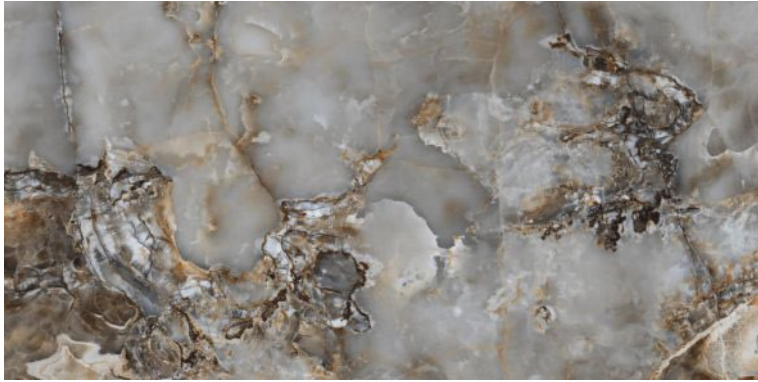

Polished Glazed  
Vitrified Tiles

**SUPREMACY**  
SERIES

**CONTUSE GOLD**

600x1200mm  
Thickness: 9mm

**CONTUSE GREY**

Polished Glazed  
Vitrified Tiles

**SUPREMACY**  
SERIES

**CONTUSE GREY**