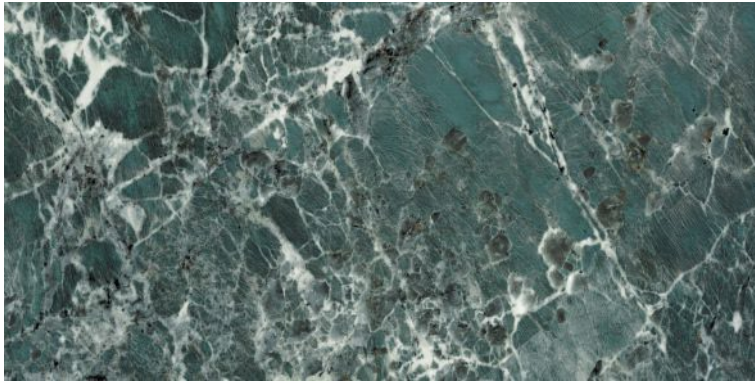

**SUPREMACY**  
SERIES

**ATOLINI COFFEE**

600x1200mm  
Thickness: 9mm

**BERYL NATURAL**

Polished Glazed  
Vitrified Tiles

**SUPREMACY**  
SERIES

**BERYL NATURAL**

600x1200mm  
Thickness: 9mm