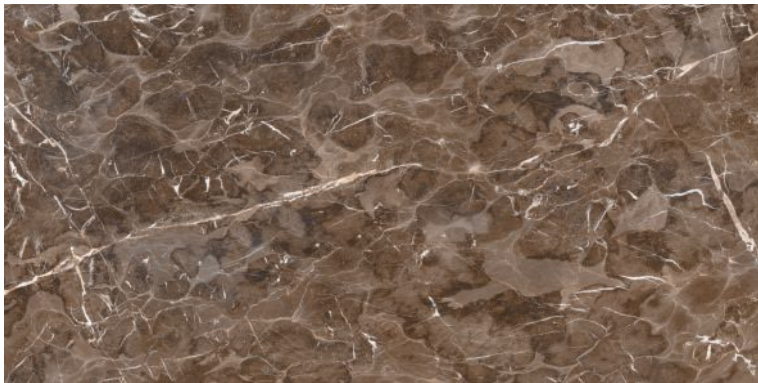

600x1200mm  
Thickness: 9mm

**CRAG GREY**

Polished Glazed  
Vitrified Tiles

**SUPREMACY**  
SERIES

**CRAG GREY**

600x1200mm  
Thickness: 9mm

**DERBY DESERT**

Polished Glazed  
Vitrified Tiles