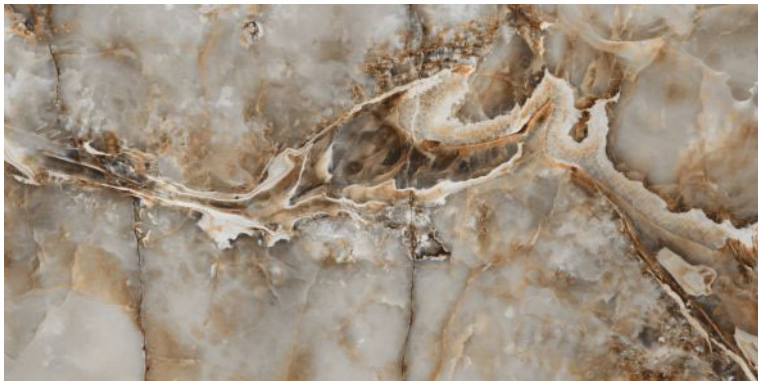

**CONTUSE BLUE**

600x1200mm  
Thickness: 9mm

**CONTUSE COCOA**

Polished Glazed  
Vitrified Tiles

**SUPREMACY**  
SERIES

**CONTUSE COCOA**

600x1200mm  
Thickness: 9mm

**CONTUSE GOLD**