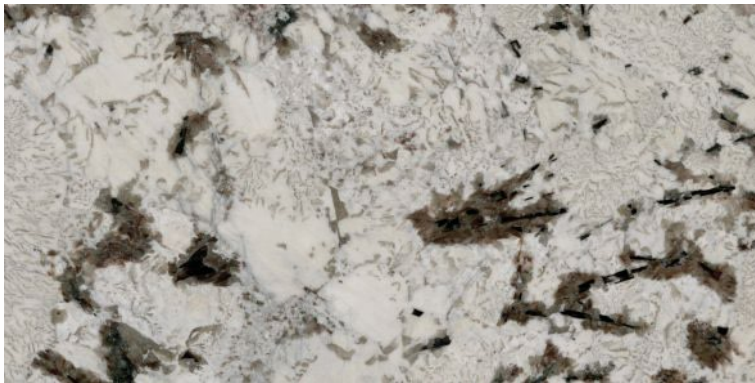

600x1200mm
Thickness: 9mm