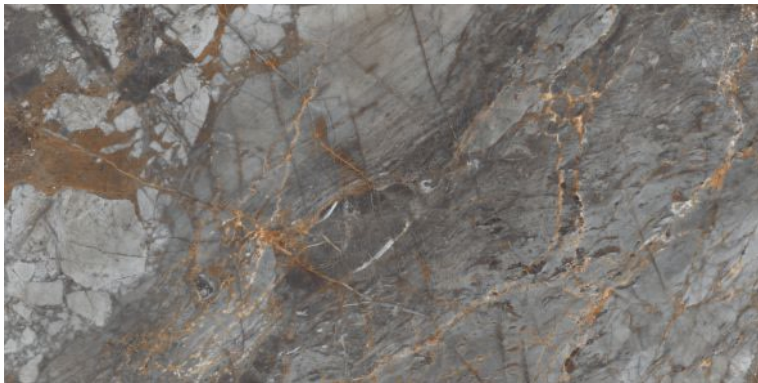

600x1200mm
Thickness: 9mm