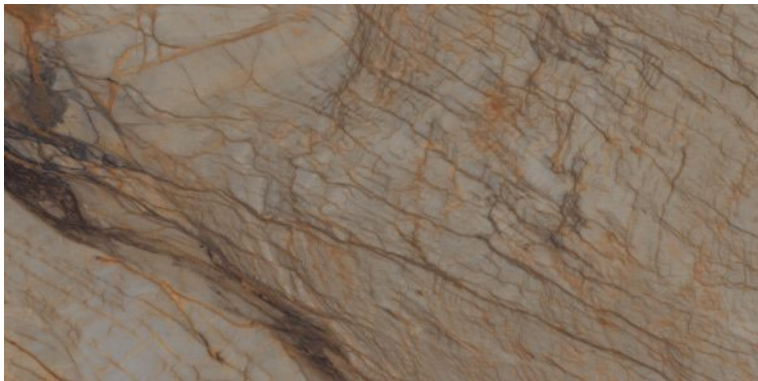

600x1200mm
Thickness: 9mm