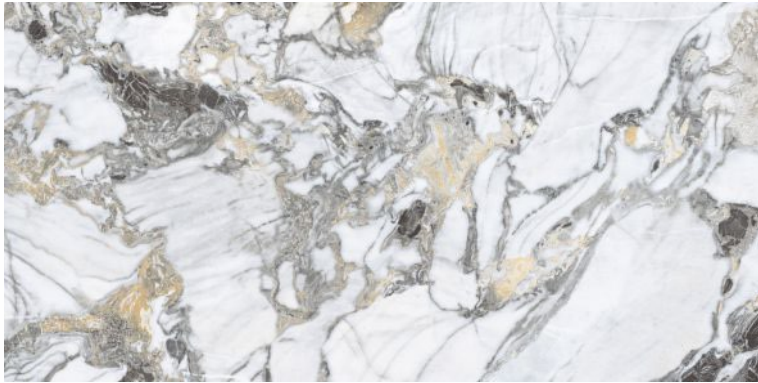

600x1200mm
Thickness: 9mm