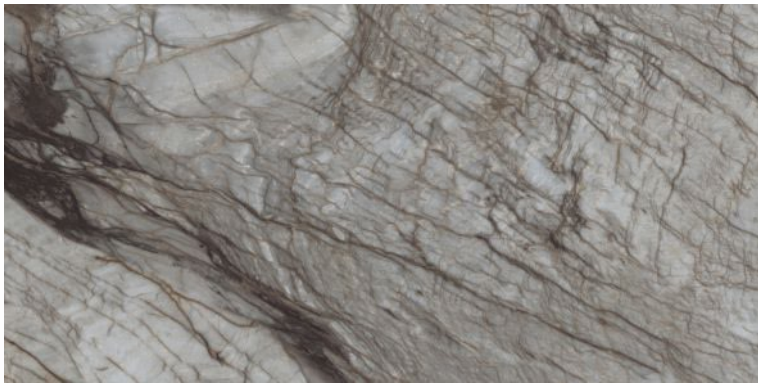

600x1200mm
Thickness: 9mm