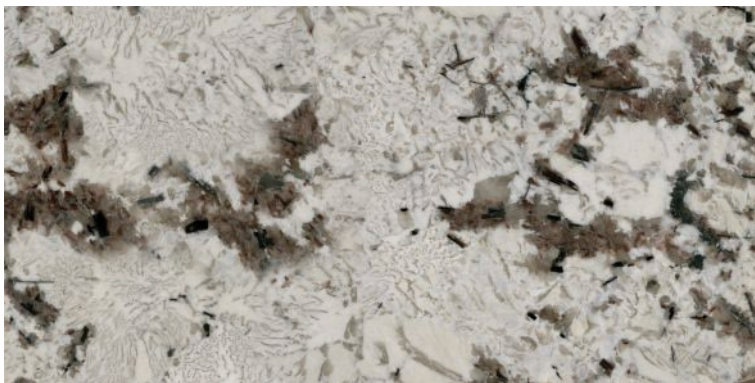

600x1200mm
Thickness: 9mm