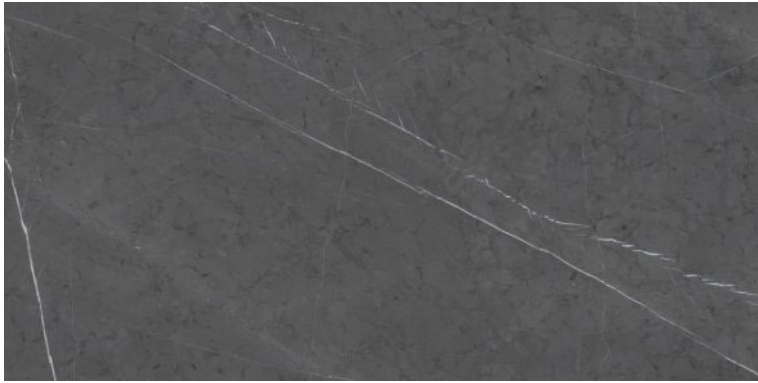

**MARVIS AMBER**

Polished Glazed  
Vitrified Tiles

**SUPREMACY**  
SERIES

**MARVIS AMBER**

600x1200mm  
Thickness: 9mm

**MARVIS SOMBER**

Polished Glazed  
Vitrified Tiles

**SUPREMACY**  
SERIES