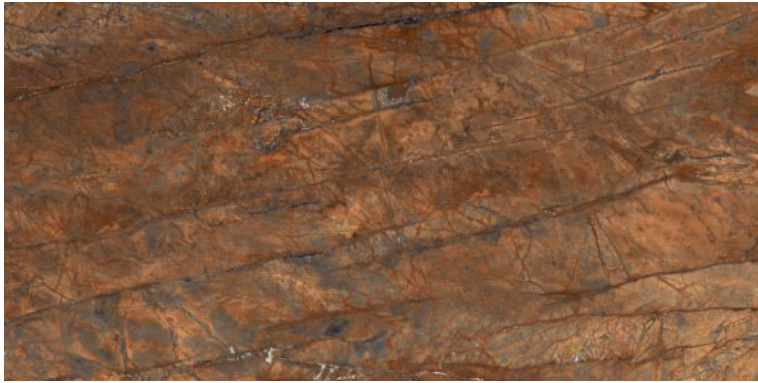

600x1200mm  
Thickness: 9mm

**ROSS SILVER**

Polished Glazed  
Vitrified Tiles

**SUPREMACY**  
SERIES

**ROSS SILVER**

600x1200mm  
Thickness: 9mm

**ROSS SUNSET**

Polished Glazed  
Vitrified Tiles