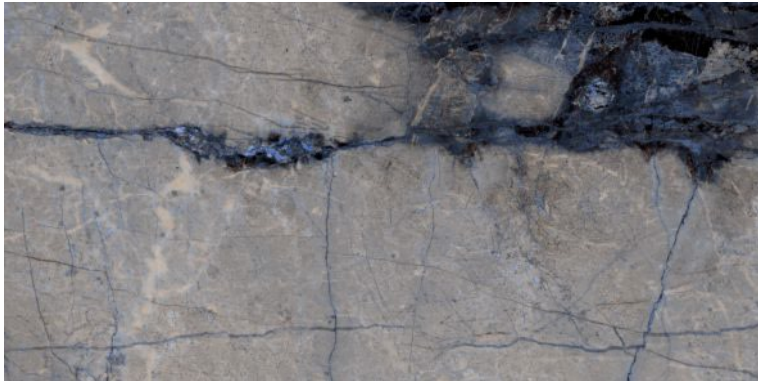

**JETTY BROWN**

Polished Glazed  
Vitrified Tiles

**SUPREMACY**  
SERIES

**JETTY BROWN**

600x1200mm  
Thickness: 9mm

LARK SILVER

Polished Glazed  
Vitrified Tiles

SUPREMACY  
SERIES