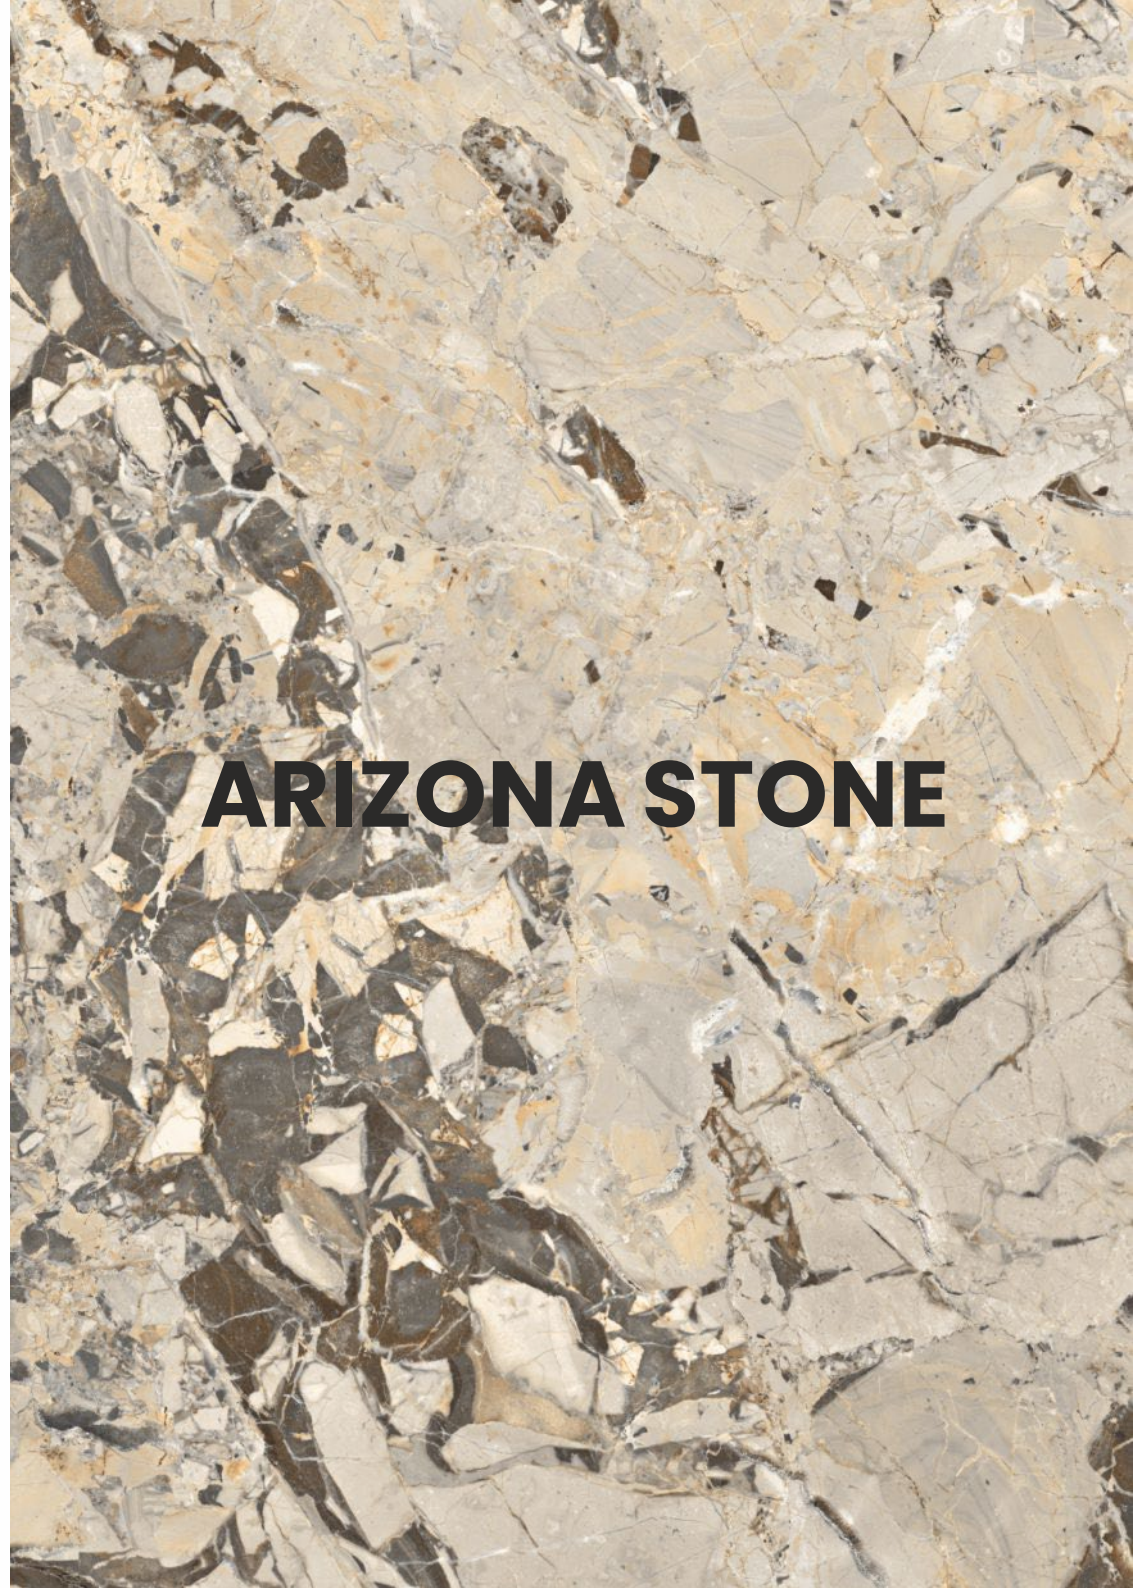

ARIZONA STONE

Polished Glazed
Vitrified Tiles

SUPREMACY
SERIES

ARIZONA STONE