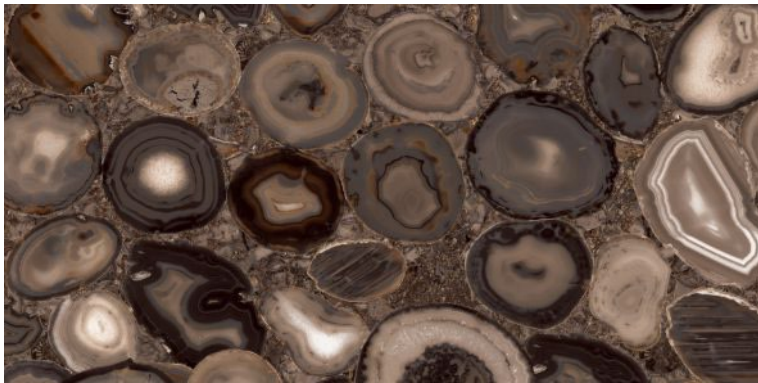

600x1200mm
Thickness: 9mm