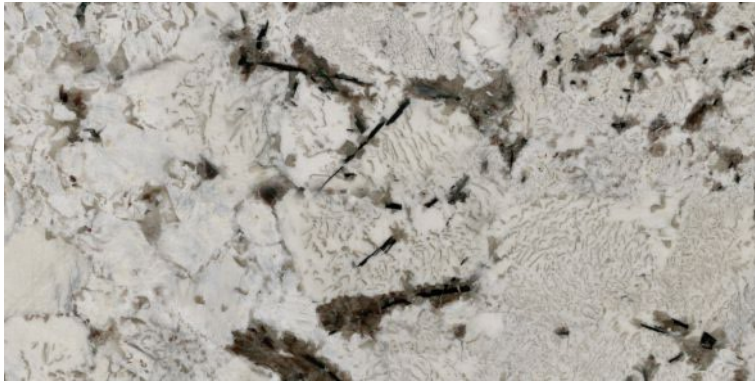

600x1200mm
Thickness: 9mm