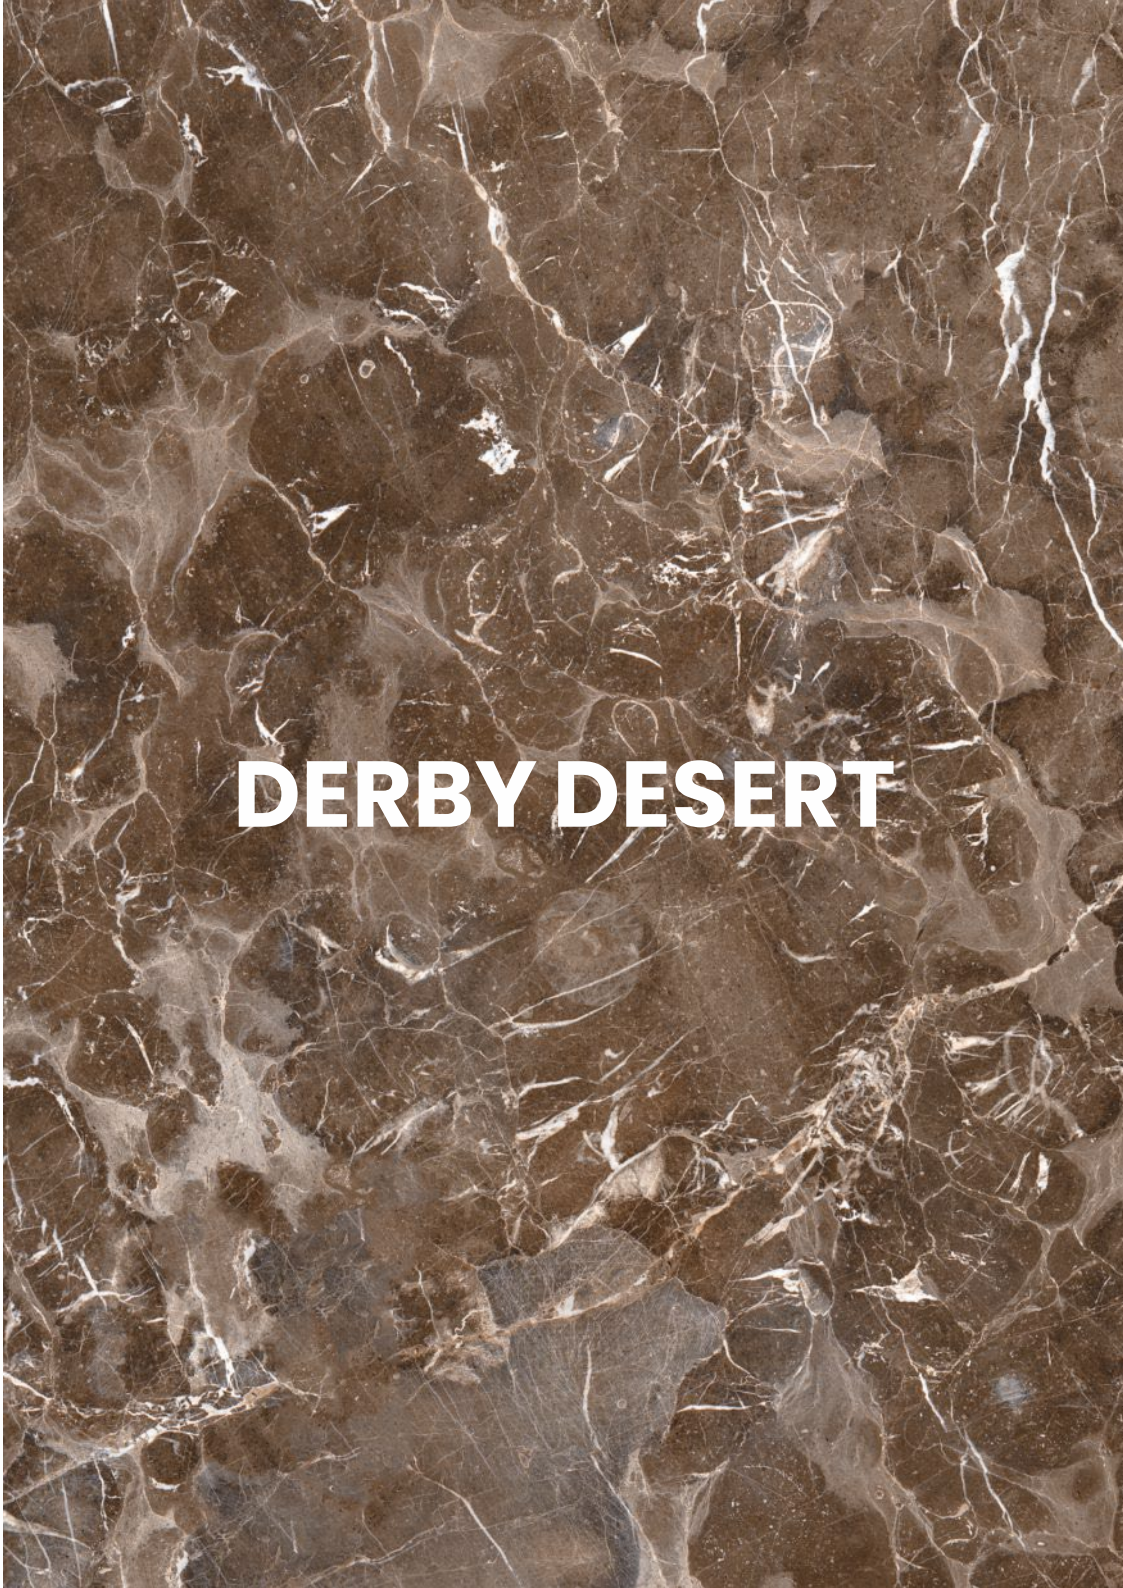

DERBY DESERT

Polished Glazed
Vitrified Tiles

SUPREMACY
SERIES