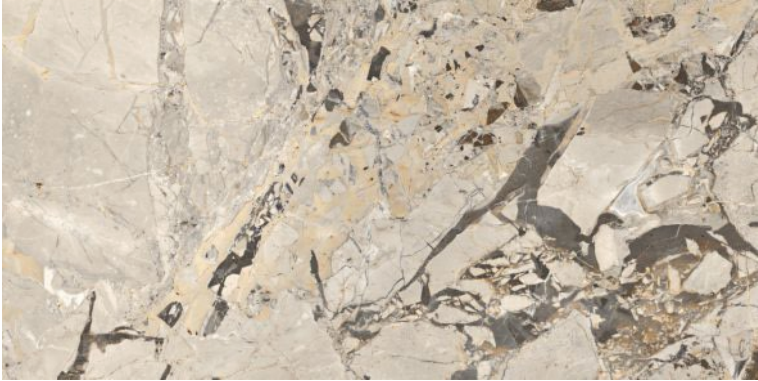

ALDO FROST

Polished Glazed  
Vitrified Tiles

SUPREMACY  
SERIES

ALDO FROST

600x1200mm  
Thickness: 9mm

ARIZONA STONE

Polished Glazed  
Vitrified Tiles

SUPREMACY  
SERIES