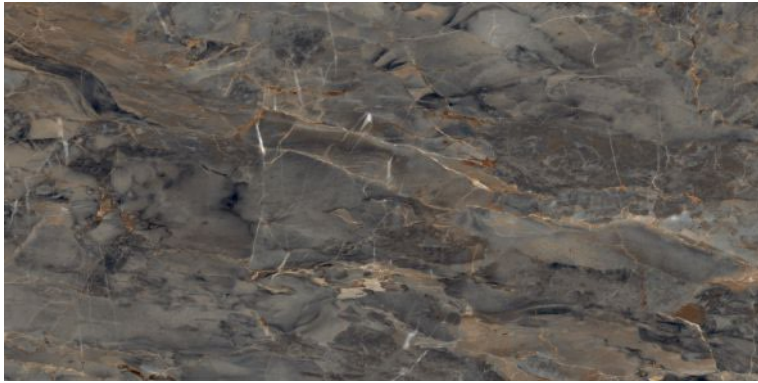

**JETTY BROWN**

Polished Glazed  
Vitrified Tiles

**SUPREMACY**  
SERIES

**JETTY BROWN**

600x1200mm  
Thickness: 9mm

LARK SILVER

Polished Glazed  
Vitrified Tiles

SUPREMACY  
SERIES