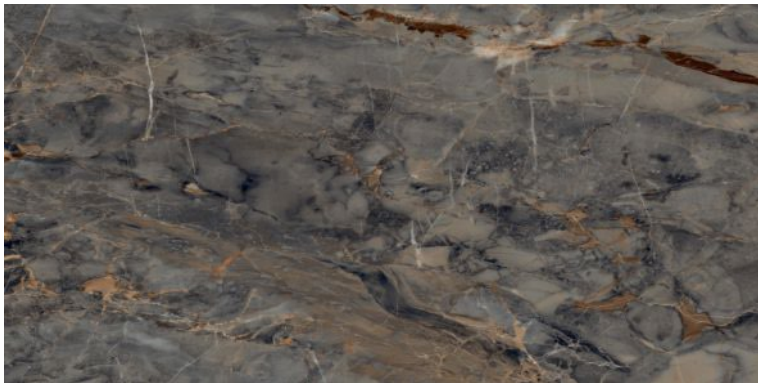

**JETTY BROWN**

Polished Glazed  
Vitrified Tiles

**SUPREMACY**  
SERIES

**JETTY BROWN**

600x1200mm  
Thickness: 9mm

LARK SILVER

Polished Glazed  
Vitrified Tiles

SUPREMACY  
SERIES