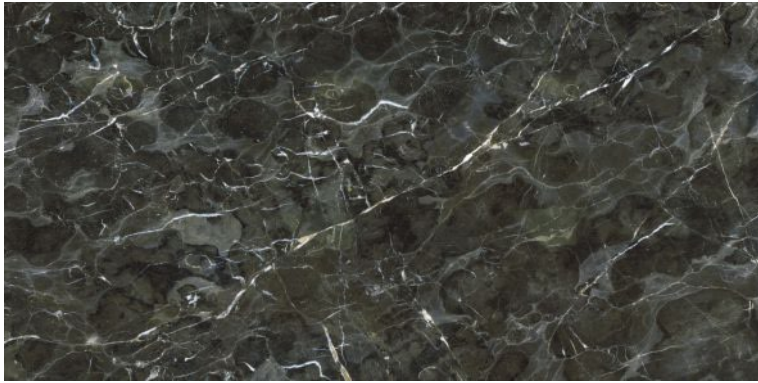

**SUPREMACY**  
SERIES

**DERBY DESERT**

RANDOM DESIGN

ECO FRIENDLY

HIGH STRENGTH

LOW MAINTENANCE

600x1200mm  
Thickness: 9mm

**DERBY FLOSS**