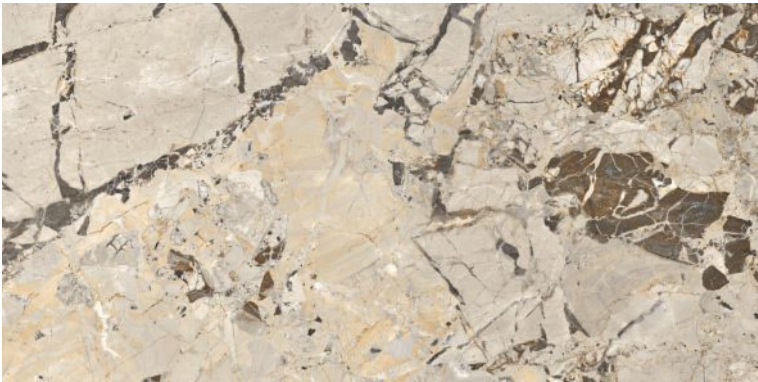

ALDO FROST

Polished Glazed  
Vitrified Tiles

SUPREMACY  
SERIES

ALDO FROST

600x1200mm  
Thickness: 9mm

ARIZONA STONE

Polished Glazed  
Vitrified Tiles

SUPREMACY  
SERIES

ARIZONA STONE

600x1200mm  
Thickness: 9mm

**ARMOUR ONYX-BEIGE**

Polished Glazed  
Vitrified Tiles

**SUPREMACY**  
SERIES

**ARMOUR ONYX BEIGE**

600x1200mm  
Thickness: 9mm

**ARMOUR ONYX-BLUE**