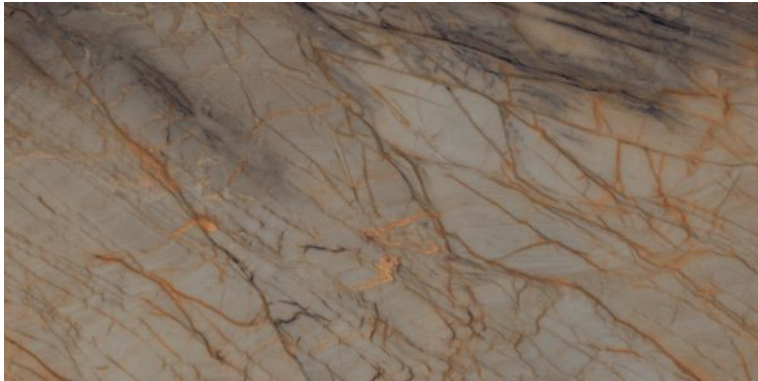

600x1200mm
Thickness: 9mm