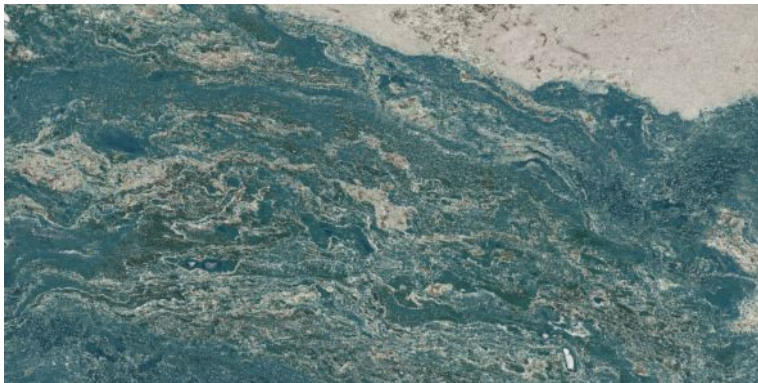

600x1200mm
Thickness: 9mm