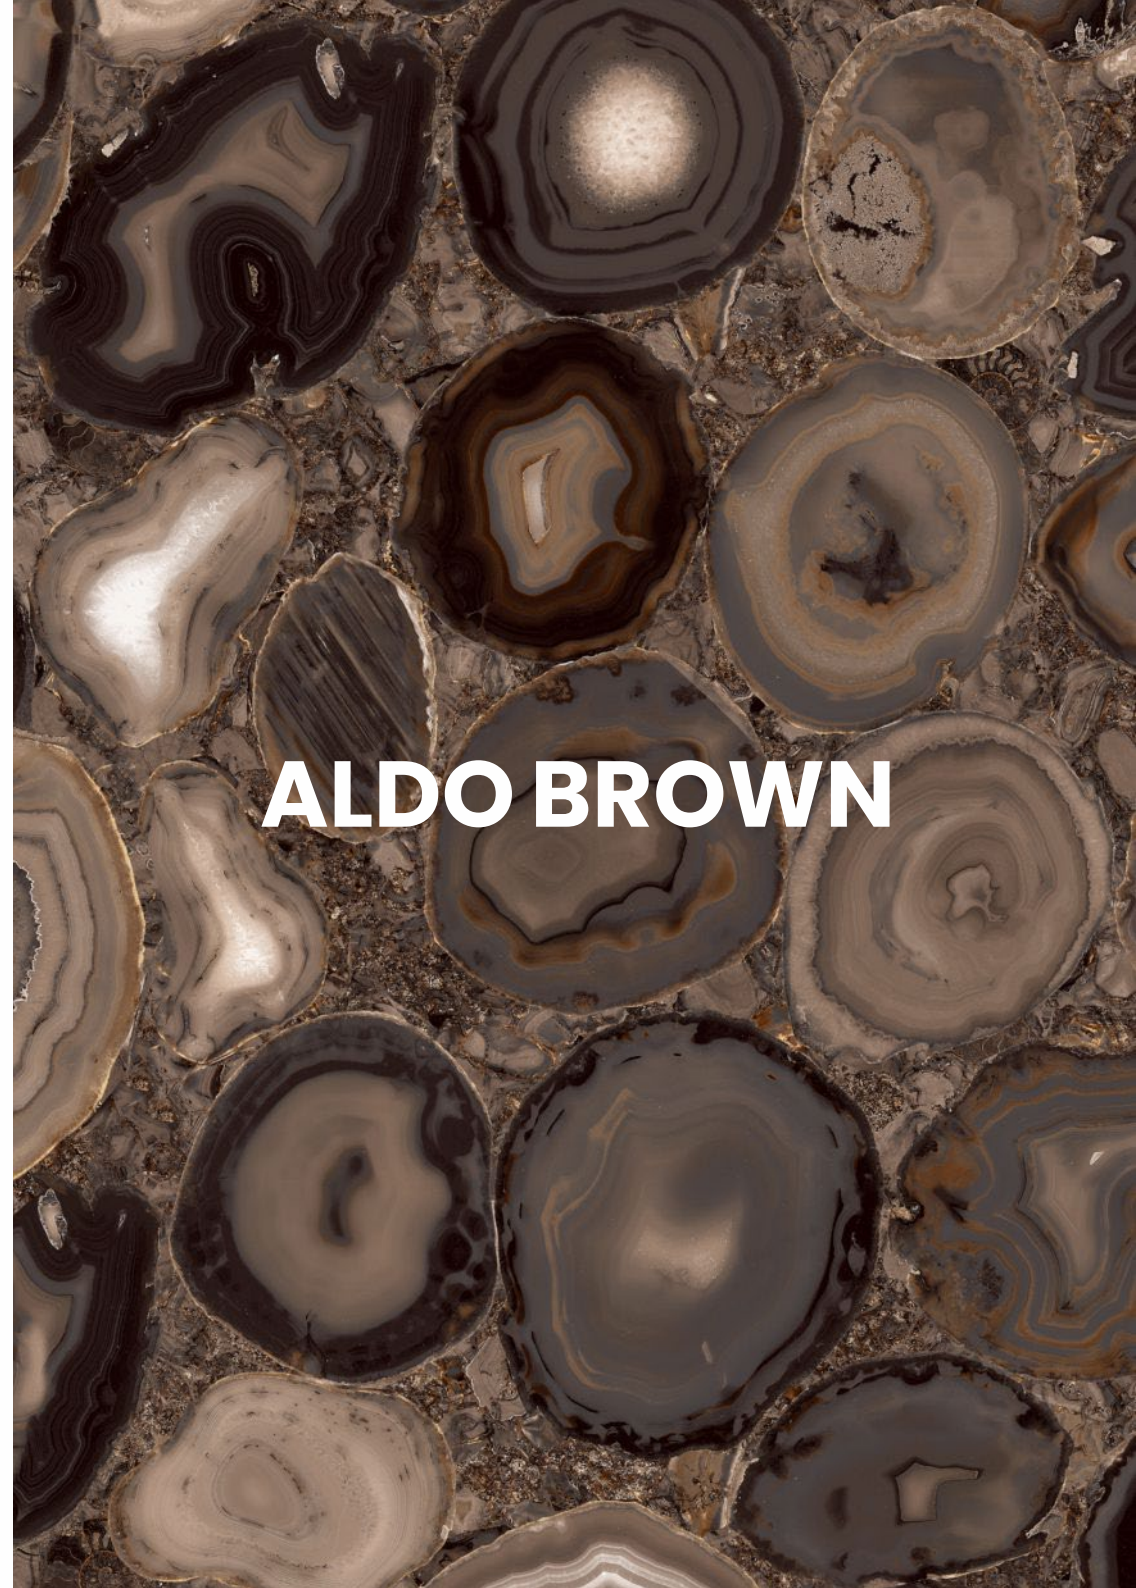

ALDO BROWN

Polished Glazed
Vitrified Tiles

SUPREMACY
SERIES