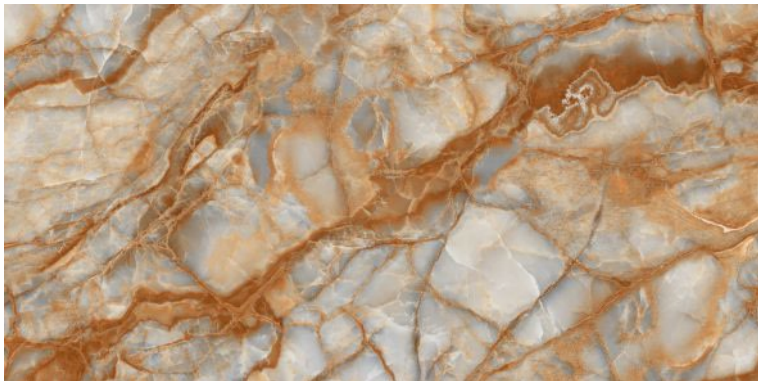

LARK SILVER

600x1200mm  
Thickness: 9mm

LARK WHITE

Polished Glazed  
Vitrified Tiles

**SUPREMACY**  
SERIES

**LARK WHITE**

600x1200mm  
Thickness: 9mm

LIVID GOLD