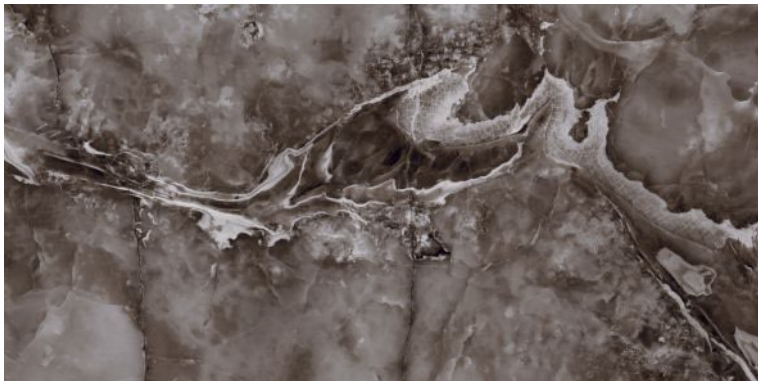

600x1200mm
Thickness: 9mm