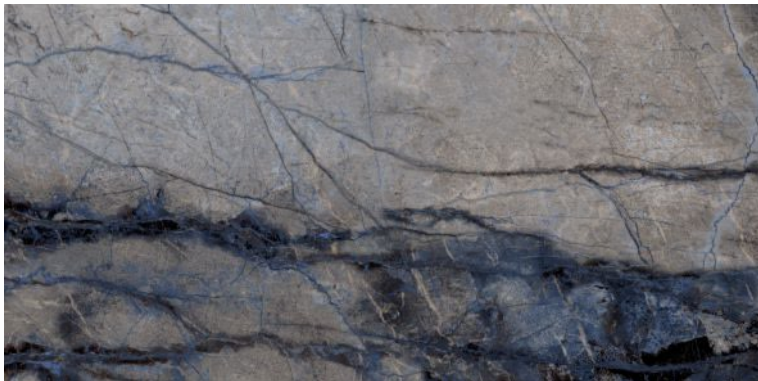

**JETTY BROWN**

Polished Glazed  
Vitrified Tiles

**SUPREMACY**  
SERIES

**JETTY BROWN**

600x1200mm  
Thickness: 9mm

LARK SILVER

Polished Glazed  
Vitrified Tiles

SUPREMACY  
SERIES