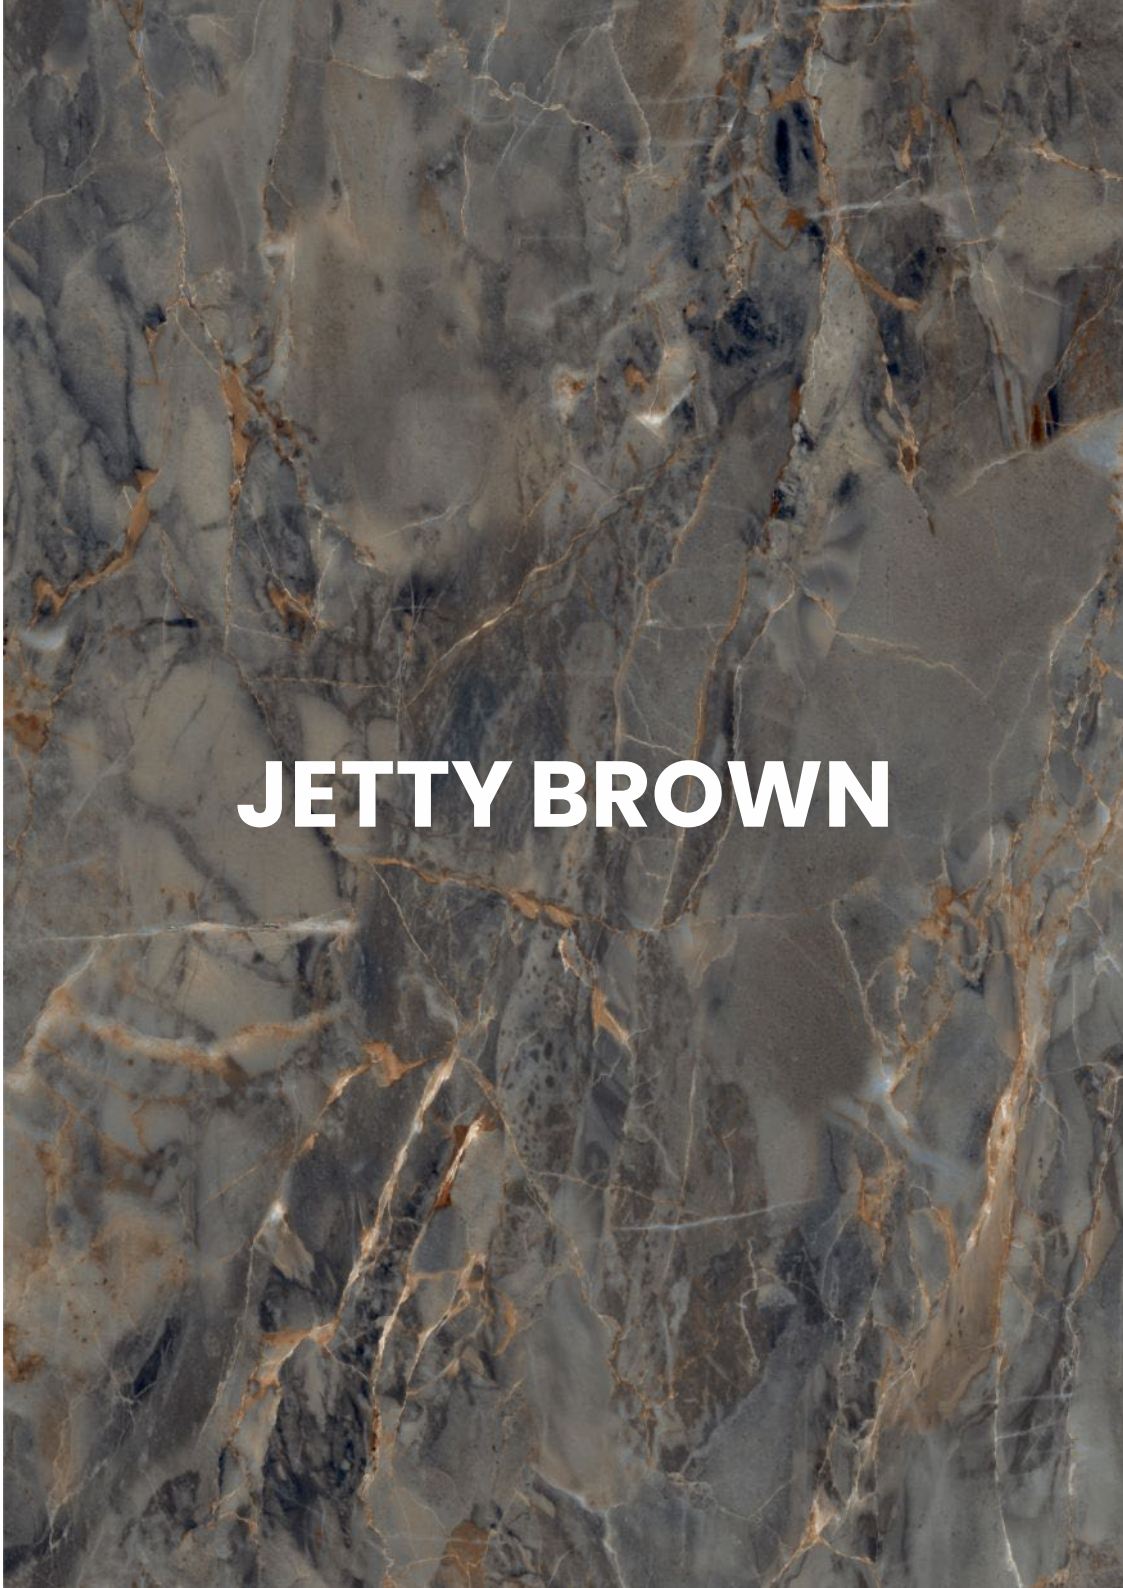

**JETTY BROWN**

Polished Glazed  
Vitrified Tiles

**SUPREMACY**  
SERIES

**JETTY BROWN**

600x1200mm  
Thickness: 9mm

LARK SILVER

Polished Glazed  
Vitrified Tiles

SUPREMACY  
SERIES