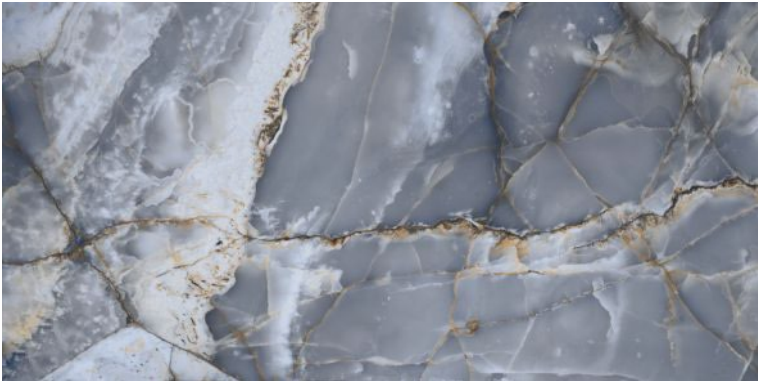

ARIZONA STONE

600x1200mm  
Thickness: 9mm

**ARMOUR ONYX-BEIGE**

Polished Glazed  
Vitrified Tiles

**SUPREMACY**  
SERIES

**ARMOUR ONYX BEIGE**

600x1200mm  
Thickness: 9mm

**ARMOUR ONYX-BLUE**