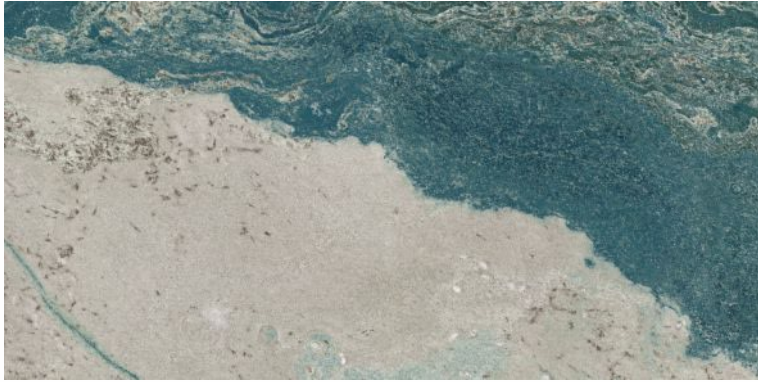

600x1200mm
Thickness: 9mm