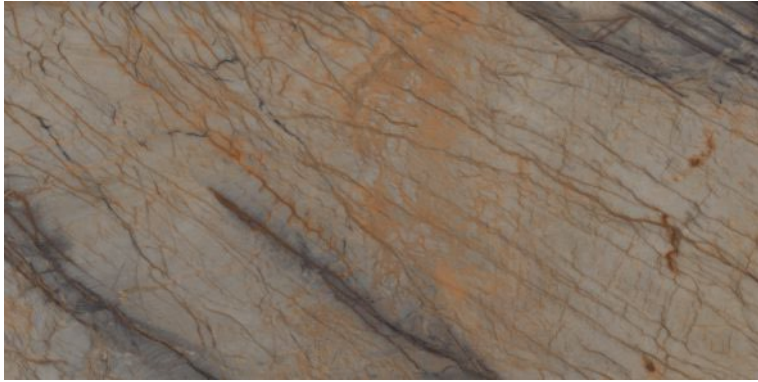

600x1200mm
Thickness: 9mm