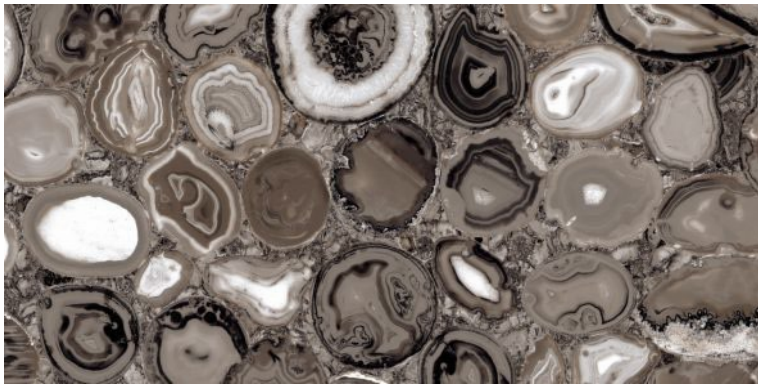

HIGH STRENGTH

LOW MAINTENANCE

600x1200mm  
Thickness: 9mm

**ALDO BROWN**

Polished Glazed  
Vitrified Tiles

**SUPREMACY**  
SERIES

**ALDO BROWN**

600x1200mm  
Thickness: 9mm

ALDO FROST

Polished Glazed  
Vitrified Tiles

SUPREMACY  
SERIES

ALDO FROST

600x1200mm  
Thickness: 9mm

ARIZONA STONE

Polished Glazed  
Vitrified Tiles

SUPREMACY  
SERIES

ARIZONA STONE

600x1200mm  
Thickness: 9mm

**ARMOUR ONYX-BEIGE**

Polished Glazed  
Vitrified Tiles

**SUPREMACY**  
SERIES

**ARMOUR ONYX BEIGE**

600x1200mm  
Thickness: 9mm

**ARMOUR ONYX-BLUE**