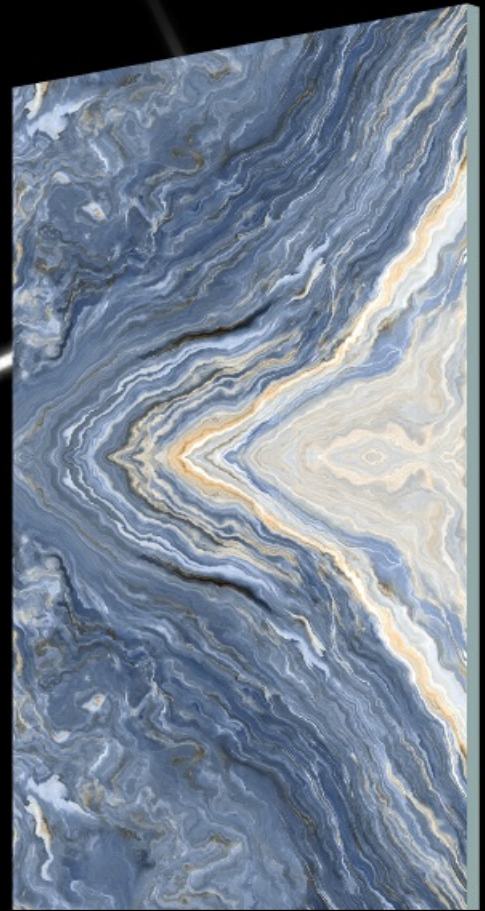

600
X
1200
MM

Bookmatch
Collection

HIGH
G
LOW
S
S
Y

BOOKMATCH COLLECTION

Our BookMatch Collection Comes In The Size Of 600x1200 Mm That Provides Your Space With A Spectacular And Exquisite Finish.

600
X1200
MM

RELEVANCE OF THICKNESS

A 9.5 mm thick tile functions smoothly
and does not interfere with any kind of
uneven transition between your space.

THICKNESS

9.5 MM

APPLICATION AREA

As Clearly Shown Below, This Collection Is Multifunctional And Serves Your Space In Just More Than One Way.