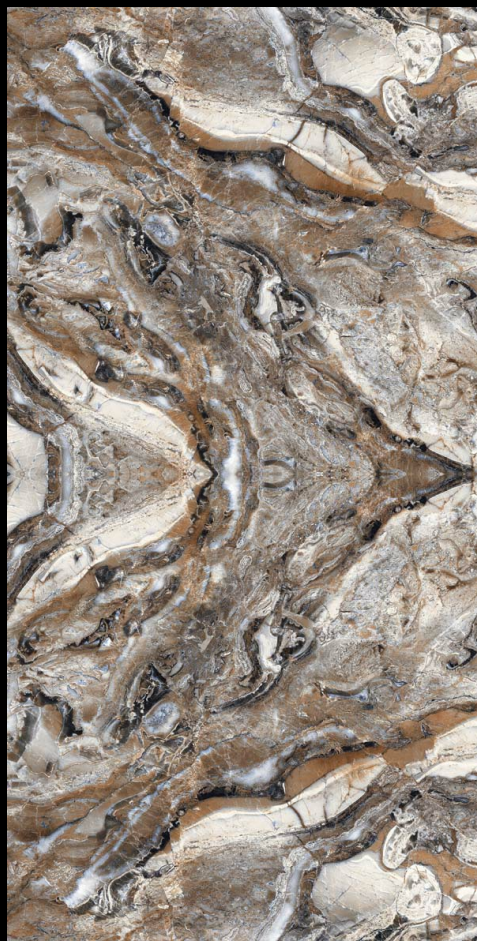

MORA

SIZE

600 X 1200 MM

FINISH

HIGH GLOSS BOOK MATCH

THICKNESS

9.5 MM

RANDOM

1