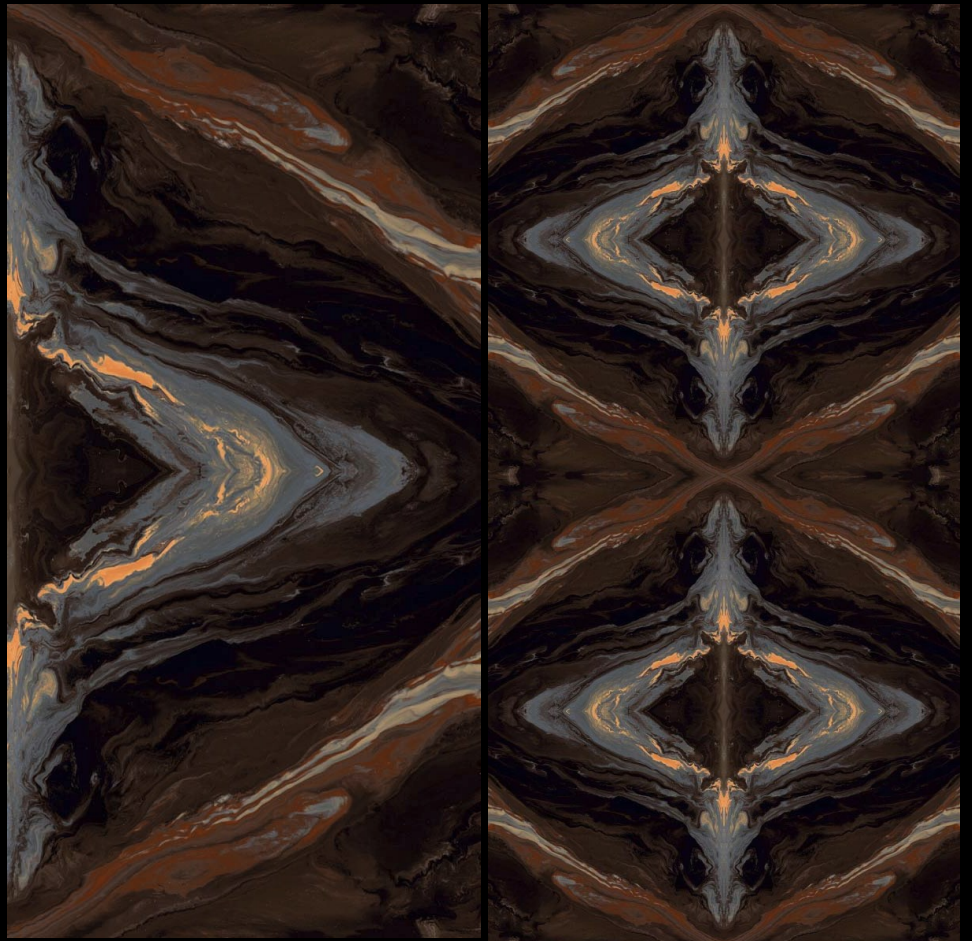

MORA

SIZE

600 X 1200 MM

FINISH

HIGH GLOSS BOOK MATCH

THICKNESS

9.5 MM

RANDOM