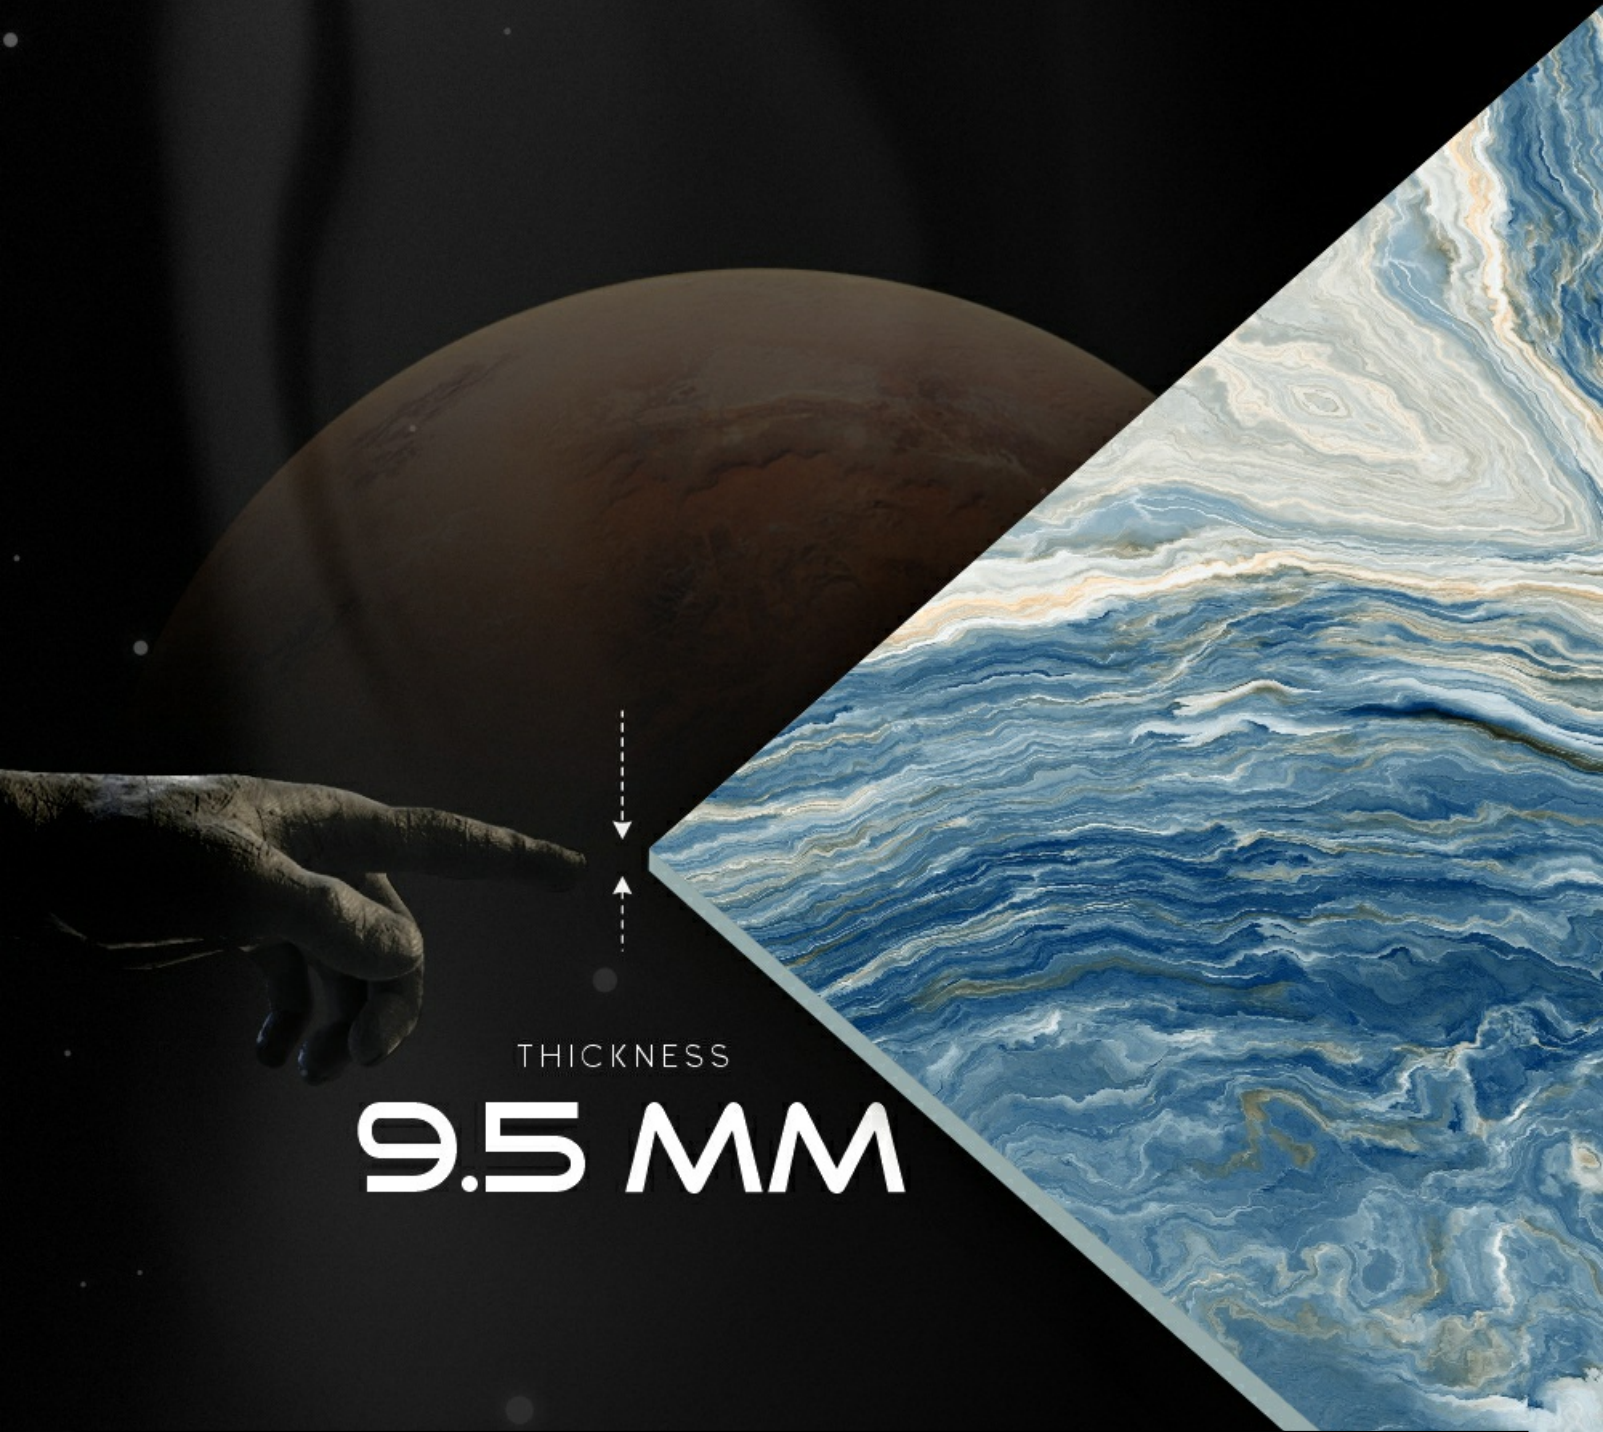

600
X
1200
MM

Bookmatch
Collection

HIGH
G
LOW
S
S
Y

BOOKMATCH COLLECTION

Our BookMatch Collection Comes In The Size Of 600x1200 Mm That Provides Your Space With A Spectacular And Exquisite Finish.

600
X1200
MM

RELEVANCE OF THICKNESS

A 9.5 mm thick tile functions smoothly
and does not interfere with any kind of
uneven transition between your space.

THICKNESS

9.5 MM

APPLICATION AREA

As Clearly Shown Below, This Collection Is Multifunctional And Serves Your Space In Just More Than One Way.