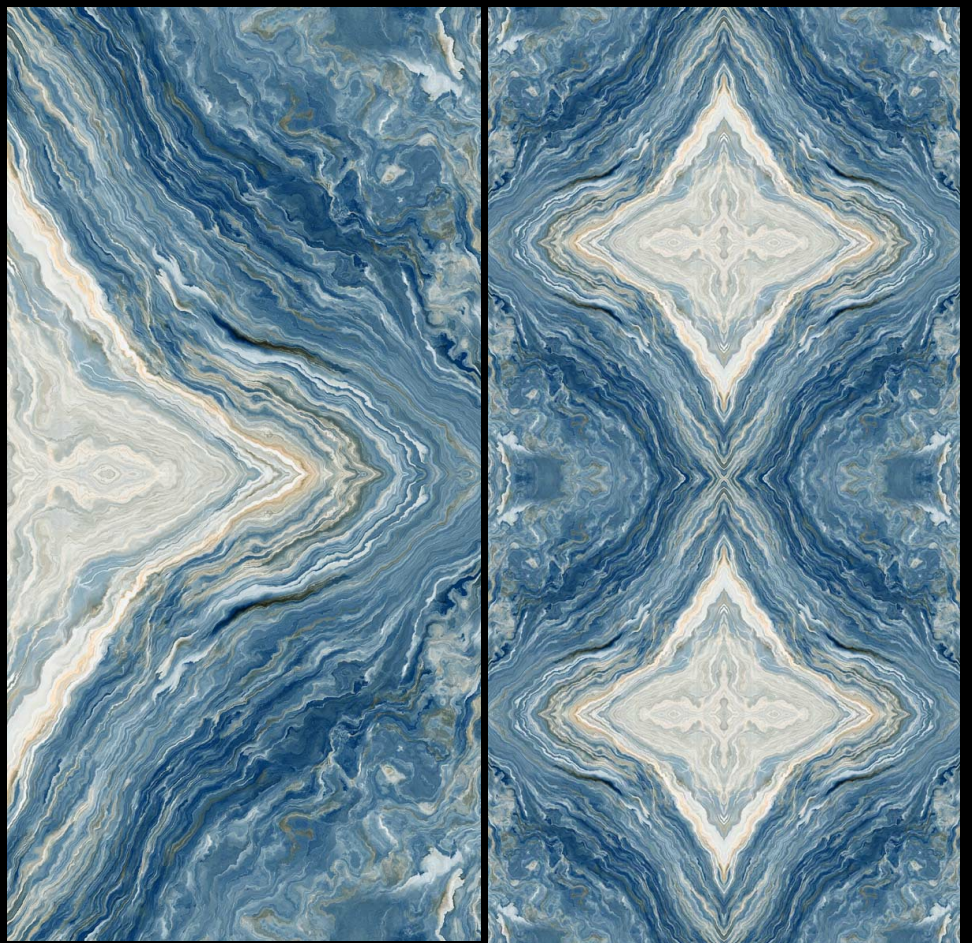

RANDOM

1

SEASCAPE AQUA

SIZE

600 X 1200 MM

FINISH

HIGH GLOSS BOOK MATCH

THICKNESS

9.5 MM

RANDOM

1

SEASCAPE BLUE

SIZE

600 X 1200 MM

FINISH

HIGH GLOSS BOOK MATCH