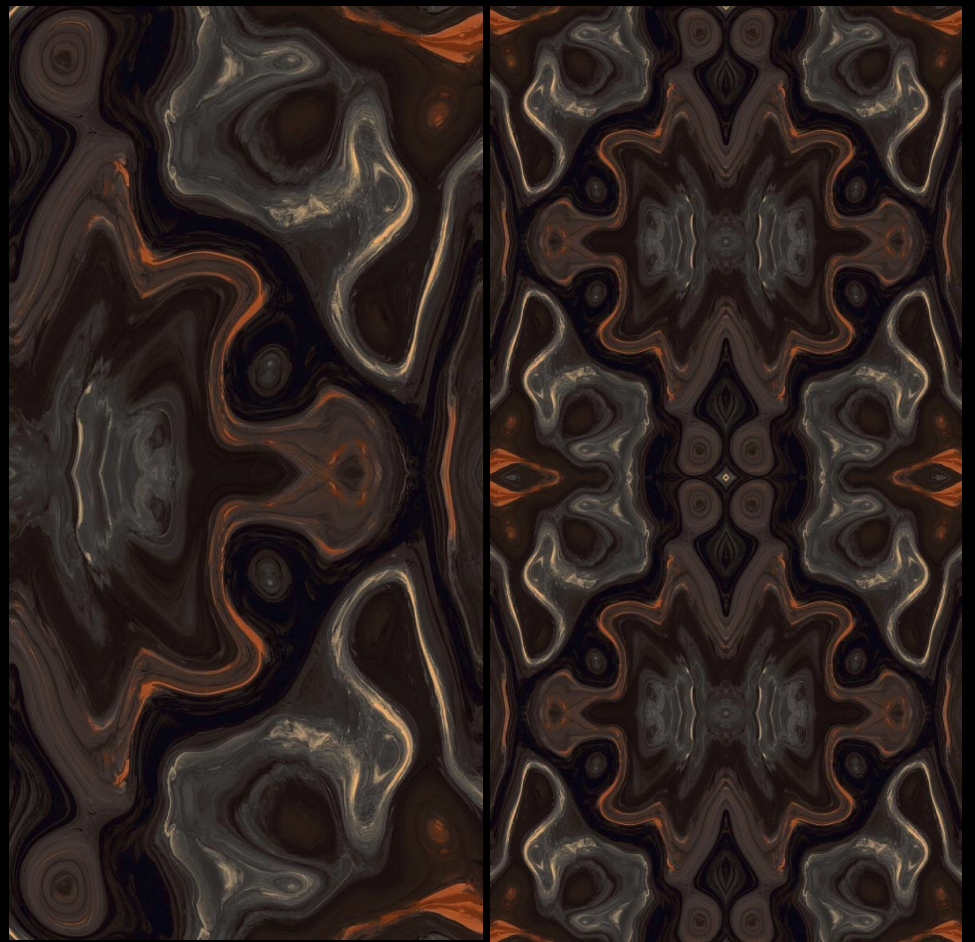

NAIRA BLACK

SIZE

600 X 1200 MM

FINISH

HIGH GLOSS BOOK MATCH

THICKNESS

9.5 MM

RANDOM

1