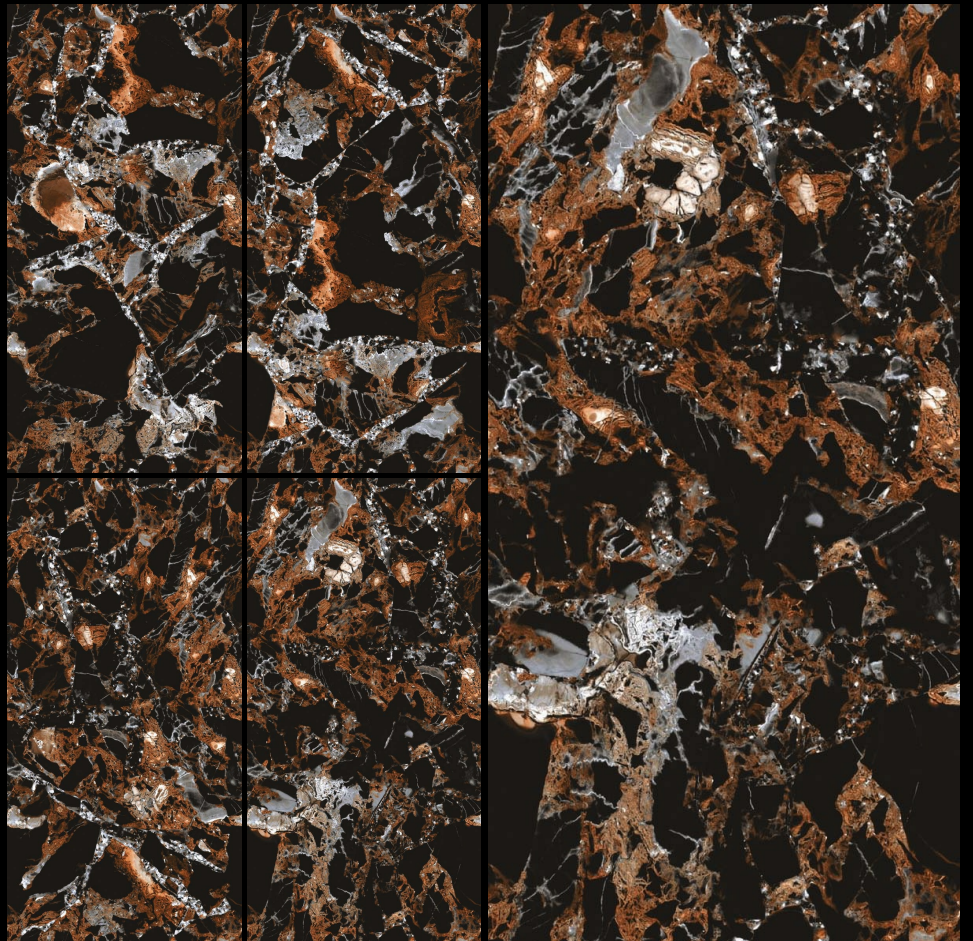

ROCCIA

SIZE

600 X 1200 MM

FINISH

HIGH GLOSS JOINT

THICKNESS

9.5 MM

RANDOM

4