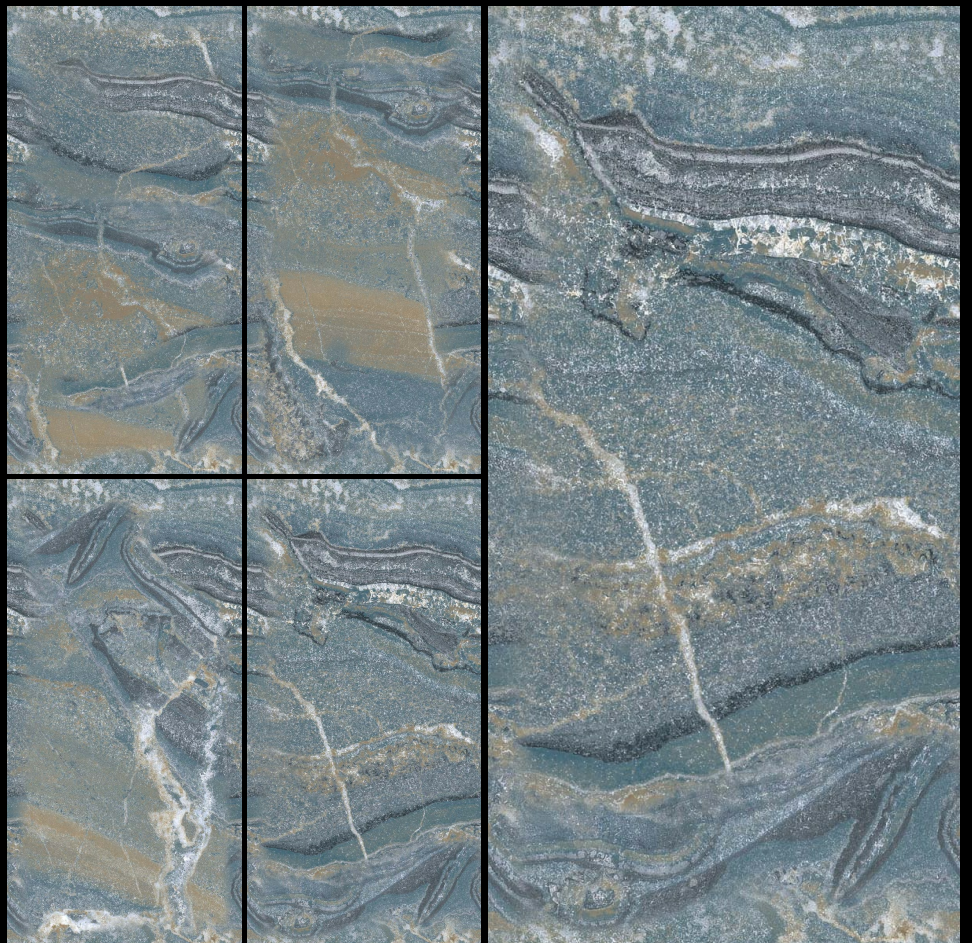

SWELL AQUA

SIZE

600 X 1200 MM

FINISH

HIGH GLOSS JOINT

THICKNESS

9.5 MM

RANDOM

4