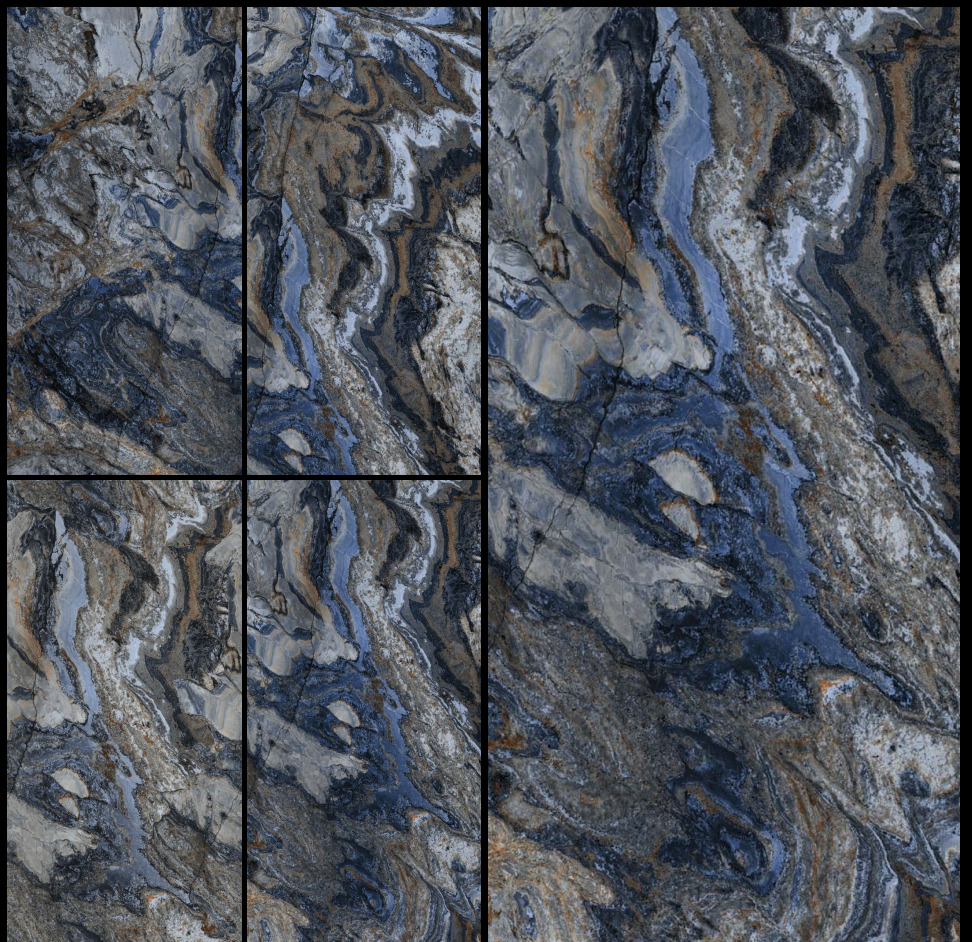

HEIMDALL BLUE

SIZE

600 X 1200 MM

FINISH

HIGH GLOSS JOINT

THICKNESS

9.5 MM

RANDOM

4