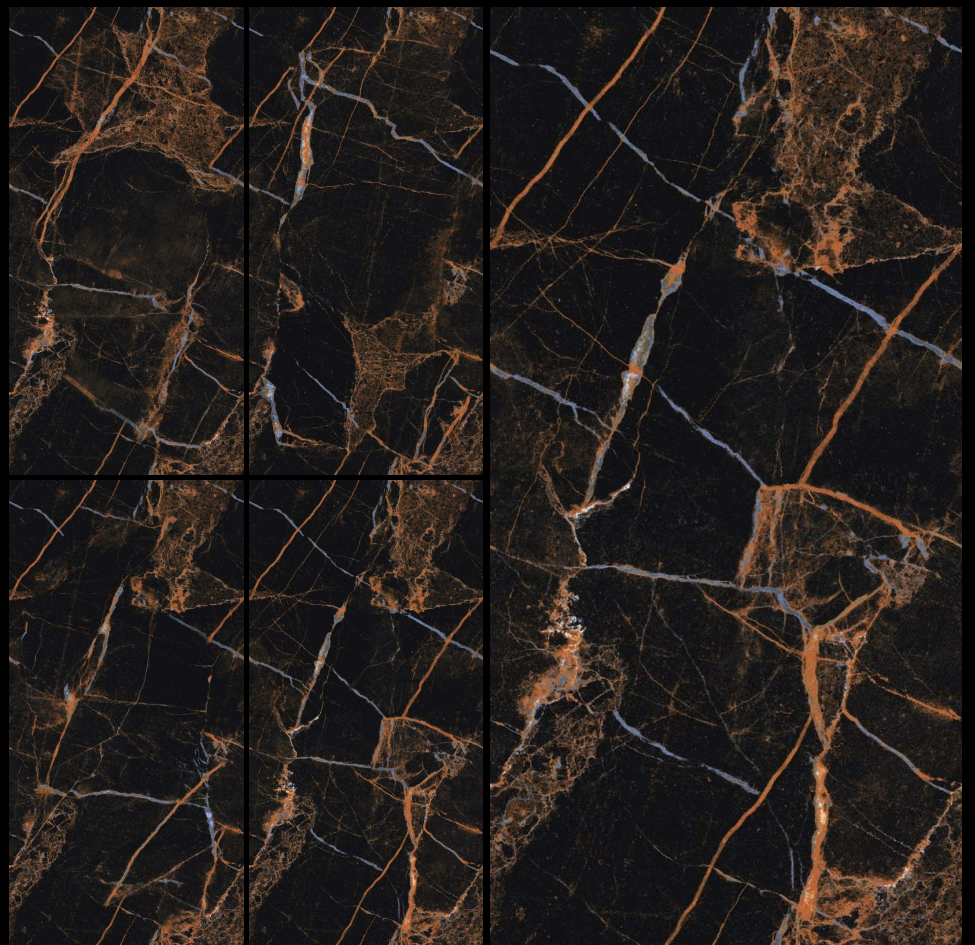

KILIMANJARO

SIZE

600 X 1200 MM

FINISH

HIGH GLOSS JOINT

THICKNESS

9.5 MM

RANDOM

4