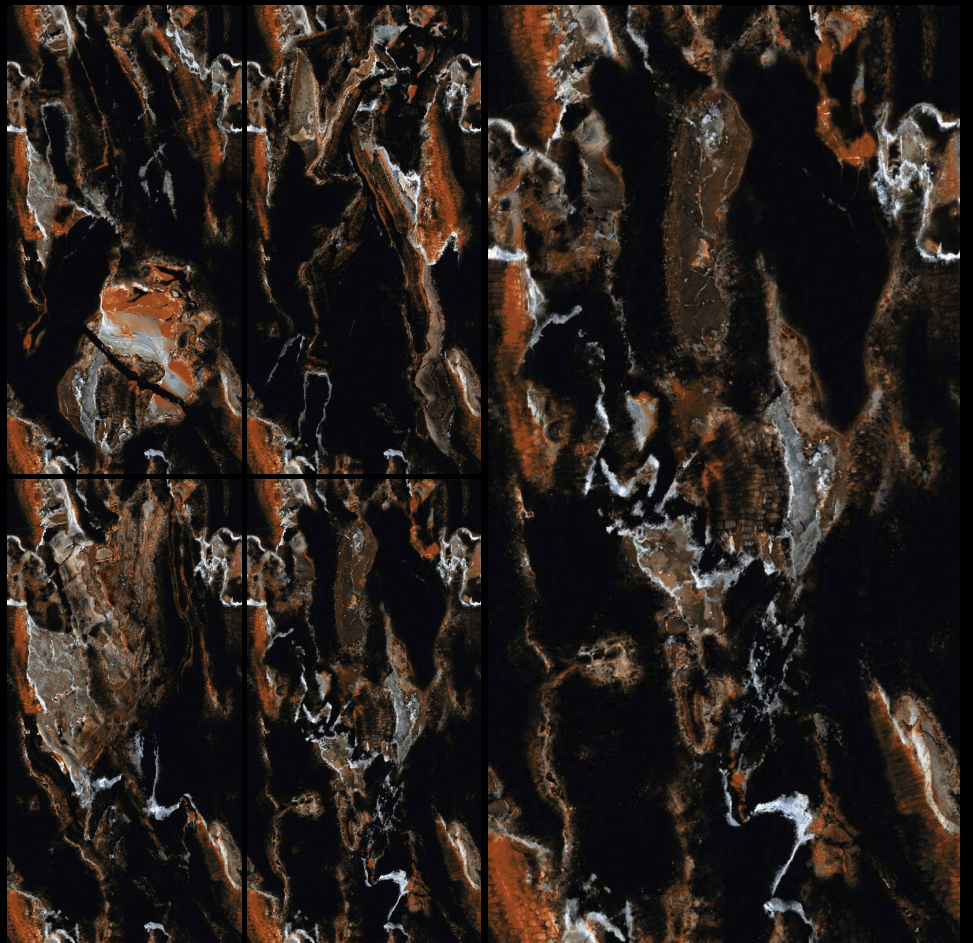

BLACK RIVER

SIZE

600 X 1200 MM

FINISH

HIGH GLOSS JOINT

THICKNESS

9.5 MM

RANDOM

4