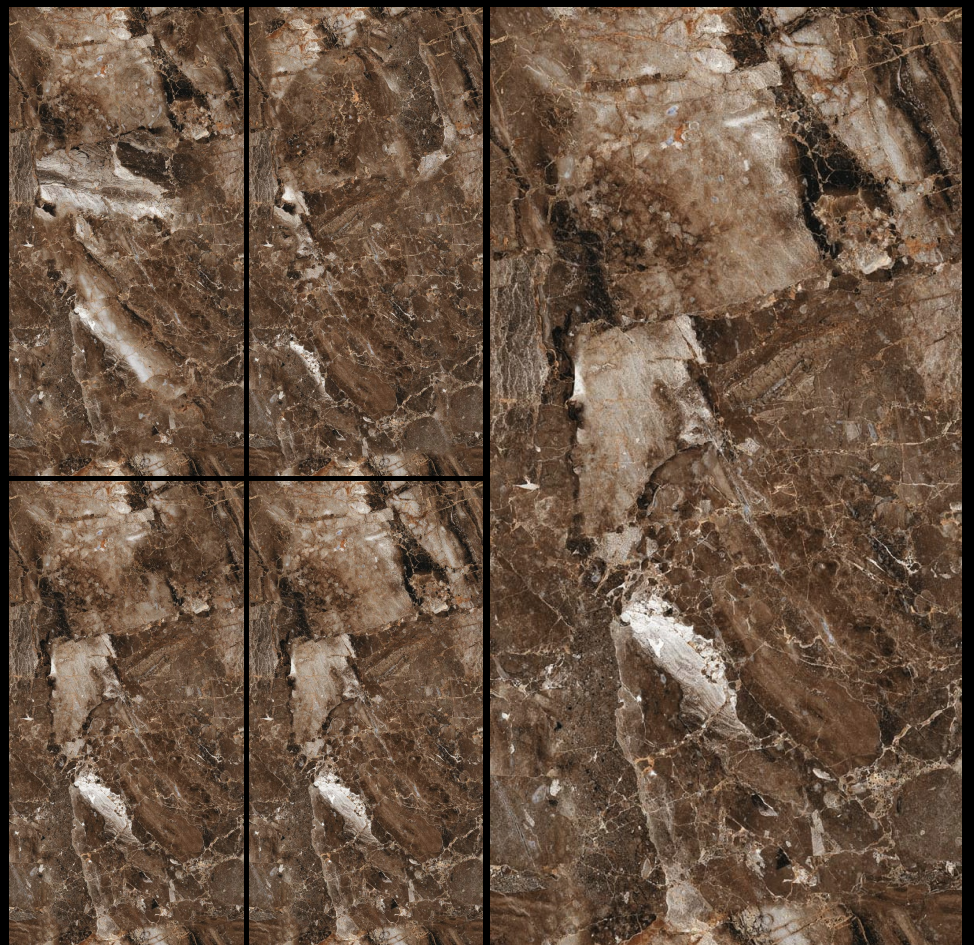

EMERALD BROWN

SIZE

600 X 1200 MM

FINISH

HIGH GLOSS JOINT

THICKNESS

9.5 MM

RANDOM

4