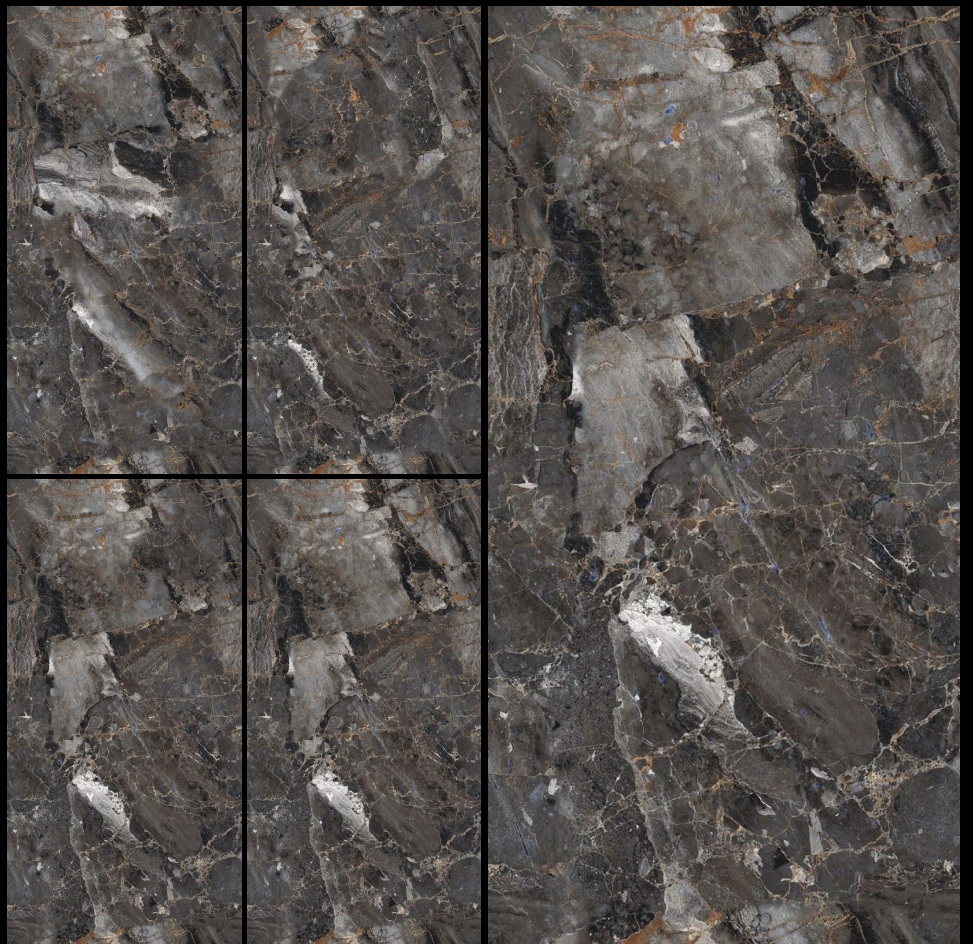

EMERALD NATURAL

SIZE

600 X 1200 MM

FINISH

HIGH GLOSS JOINT

THICKNESS

9.5 MM

RANDOM

4