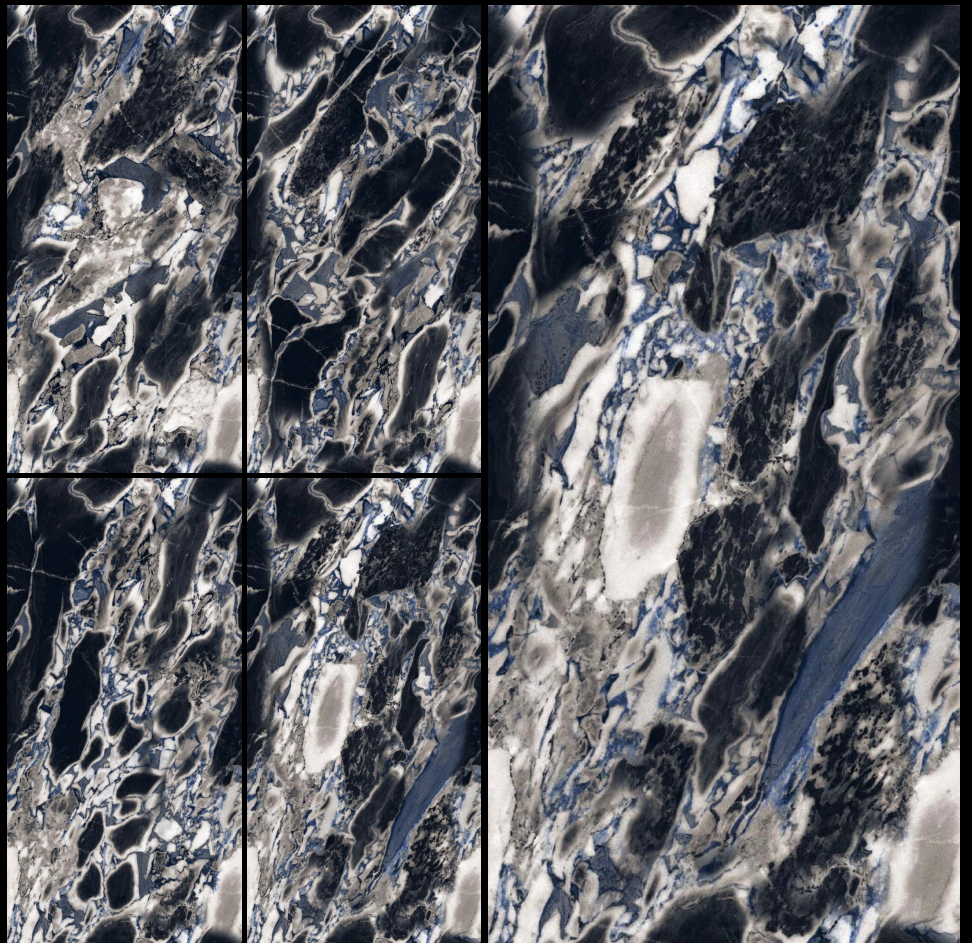

STONELA BLUE

SIZE

600 X 1200 MM

FINISH

HIGH GLOSS JOINT

THICKNESS

9.5 MM

RANDOM

4