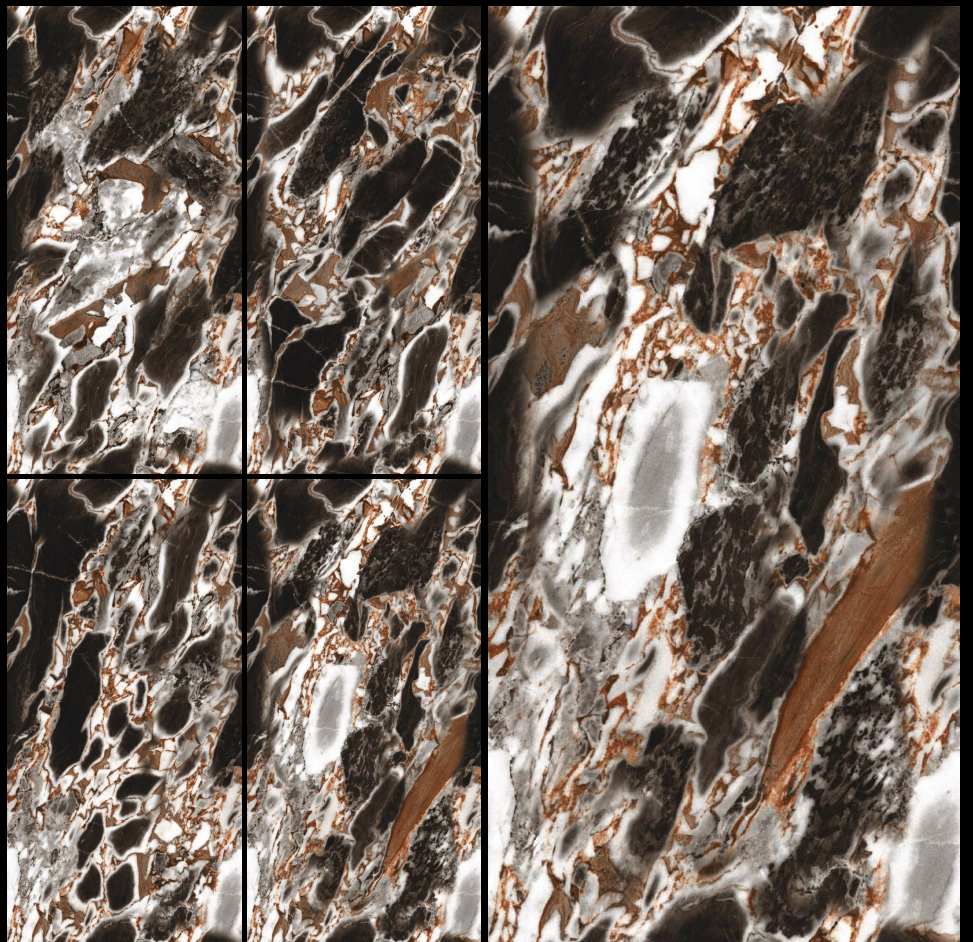

STONELA BROWN

SIZE

600 X 1200 MM

FINISH

HIGH GLOSS JOINT

THICKNESS

9.5 MM

RANDOM

4