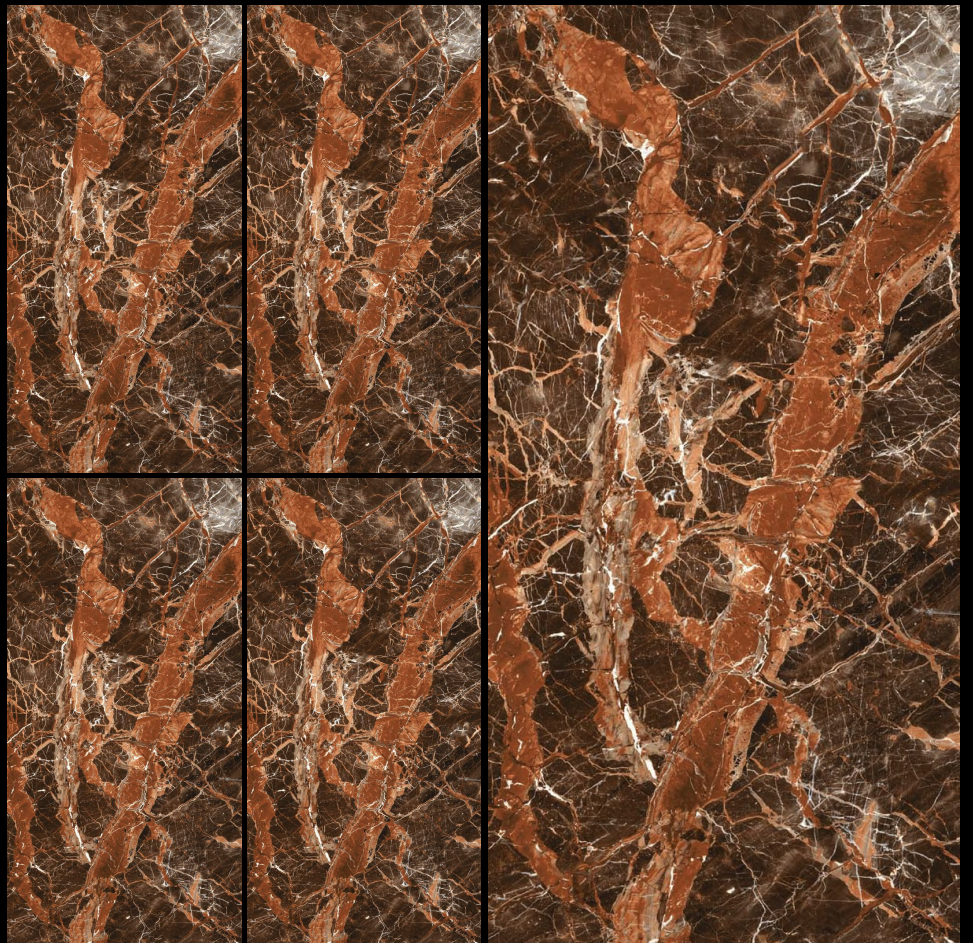

600 X 1200 MM

FINISH

HIGH GLOSS

THICKNESS

9.5 MM

RANDOM

1

BRIZO BLUE