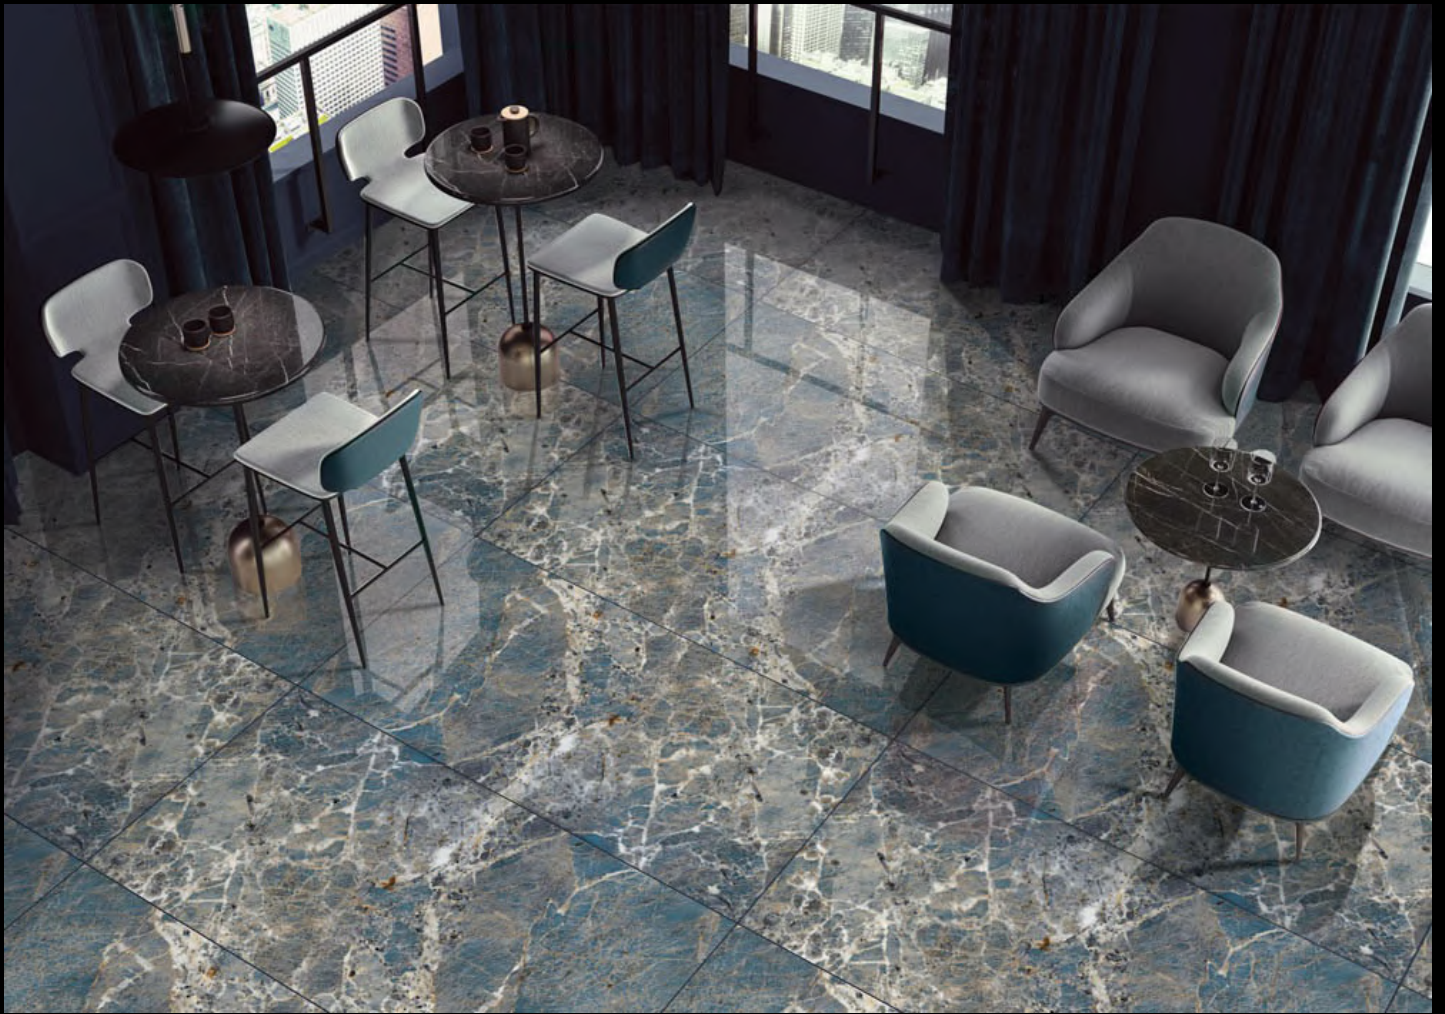

HIGH GLOSS

THICKNESS

9.5 MM

RANDOM

4

VOLUTAS AQUA

SIZE

600 X 1200 MM