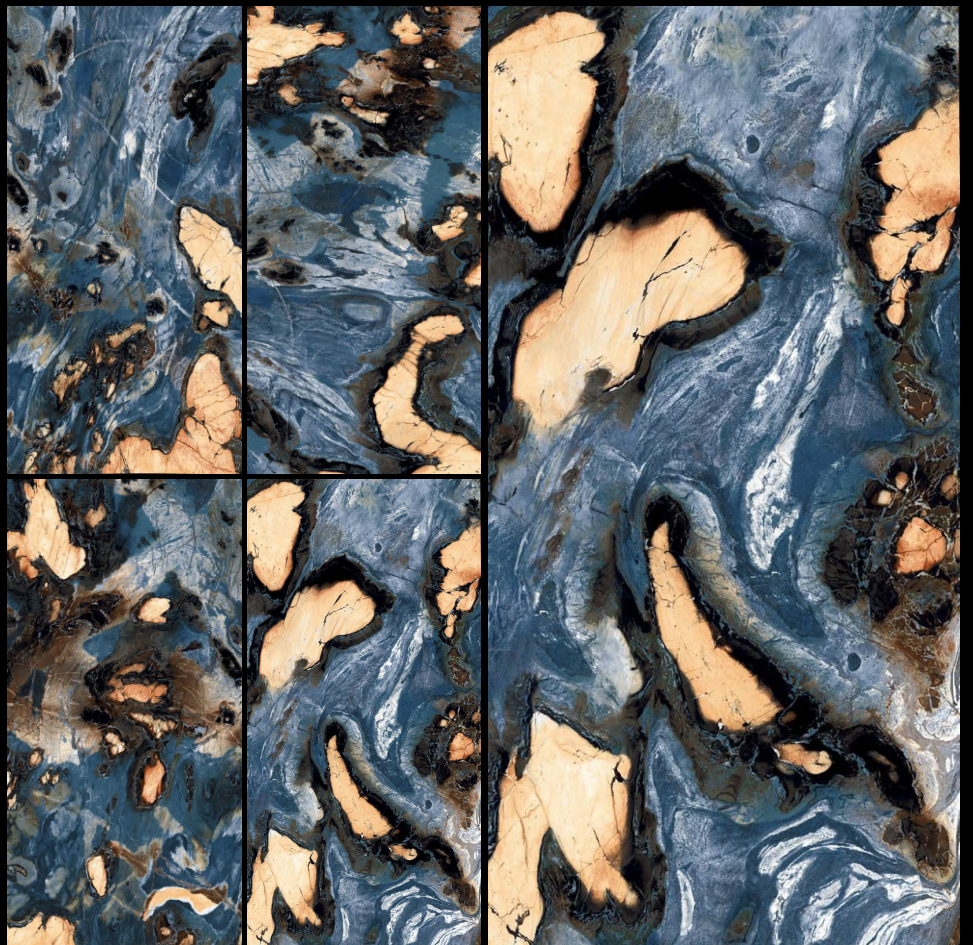

FOX BLUE

SIZE

600 X 1200 MM

FINISH

HIGH GLOSS

THICKNESS

9.5 MM

RANDOM

4