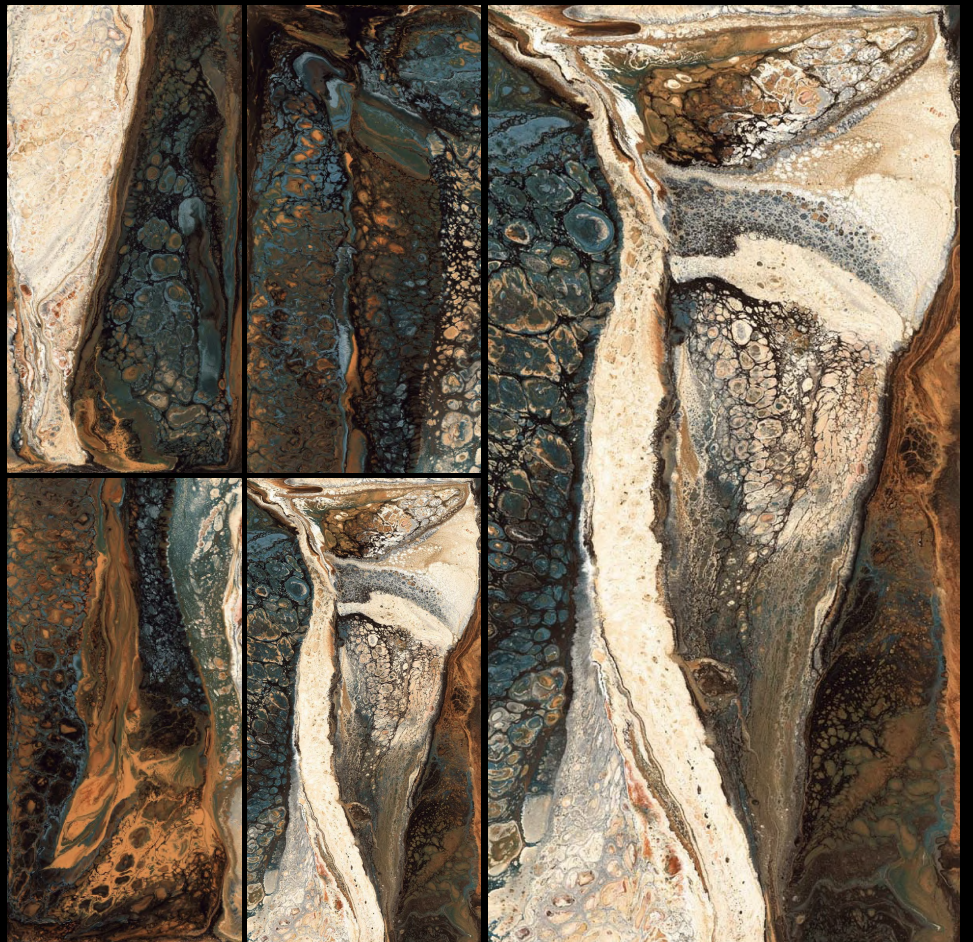

FLUDIC MARRON

SIZE
600 X 1200 MM

FINISH
HIGH GLOSS

THICKNESS
9.5 MM

RANDOM
4