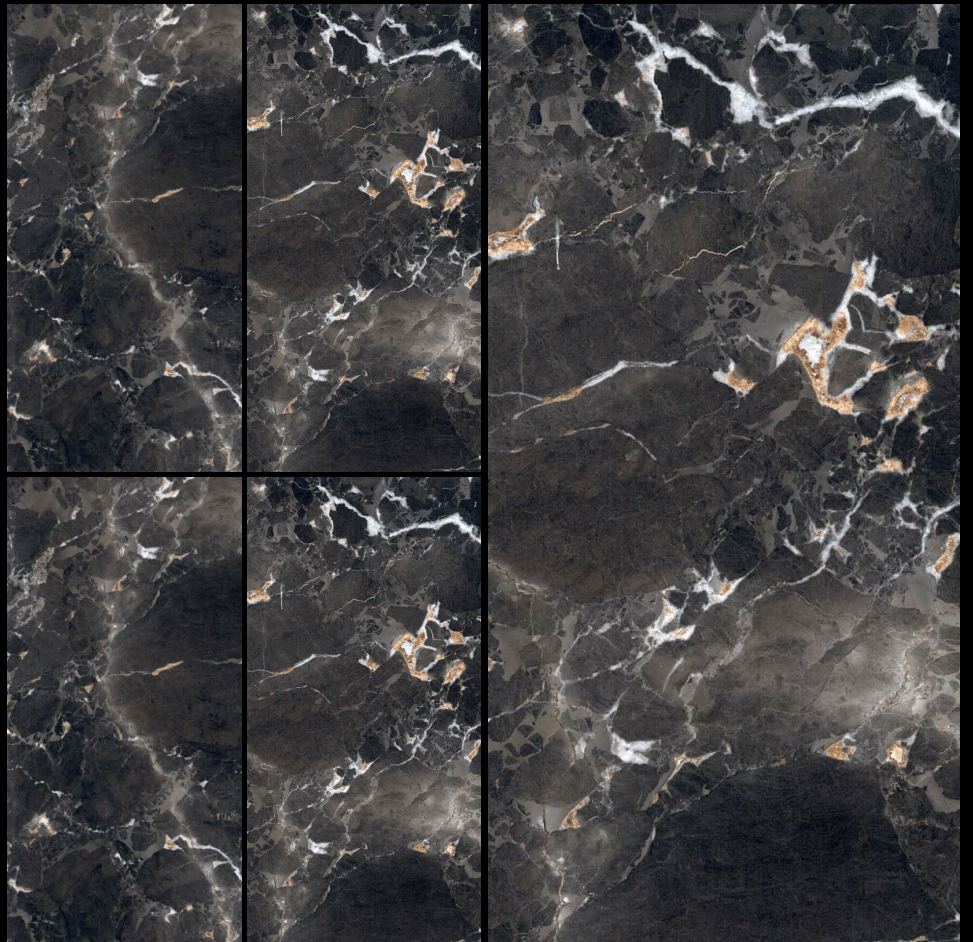

HELIUM BK

SIZE

600 X 1200 MM

FINISH

HIGH GLOSS

THICKNESS

9.5 MM

RANDOM

2