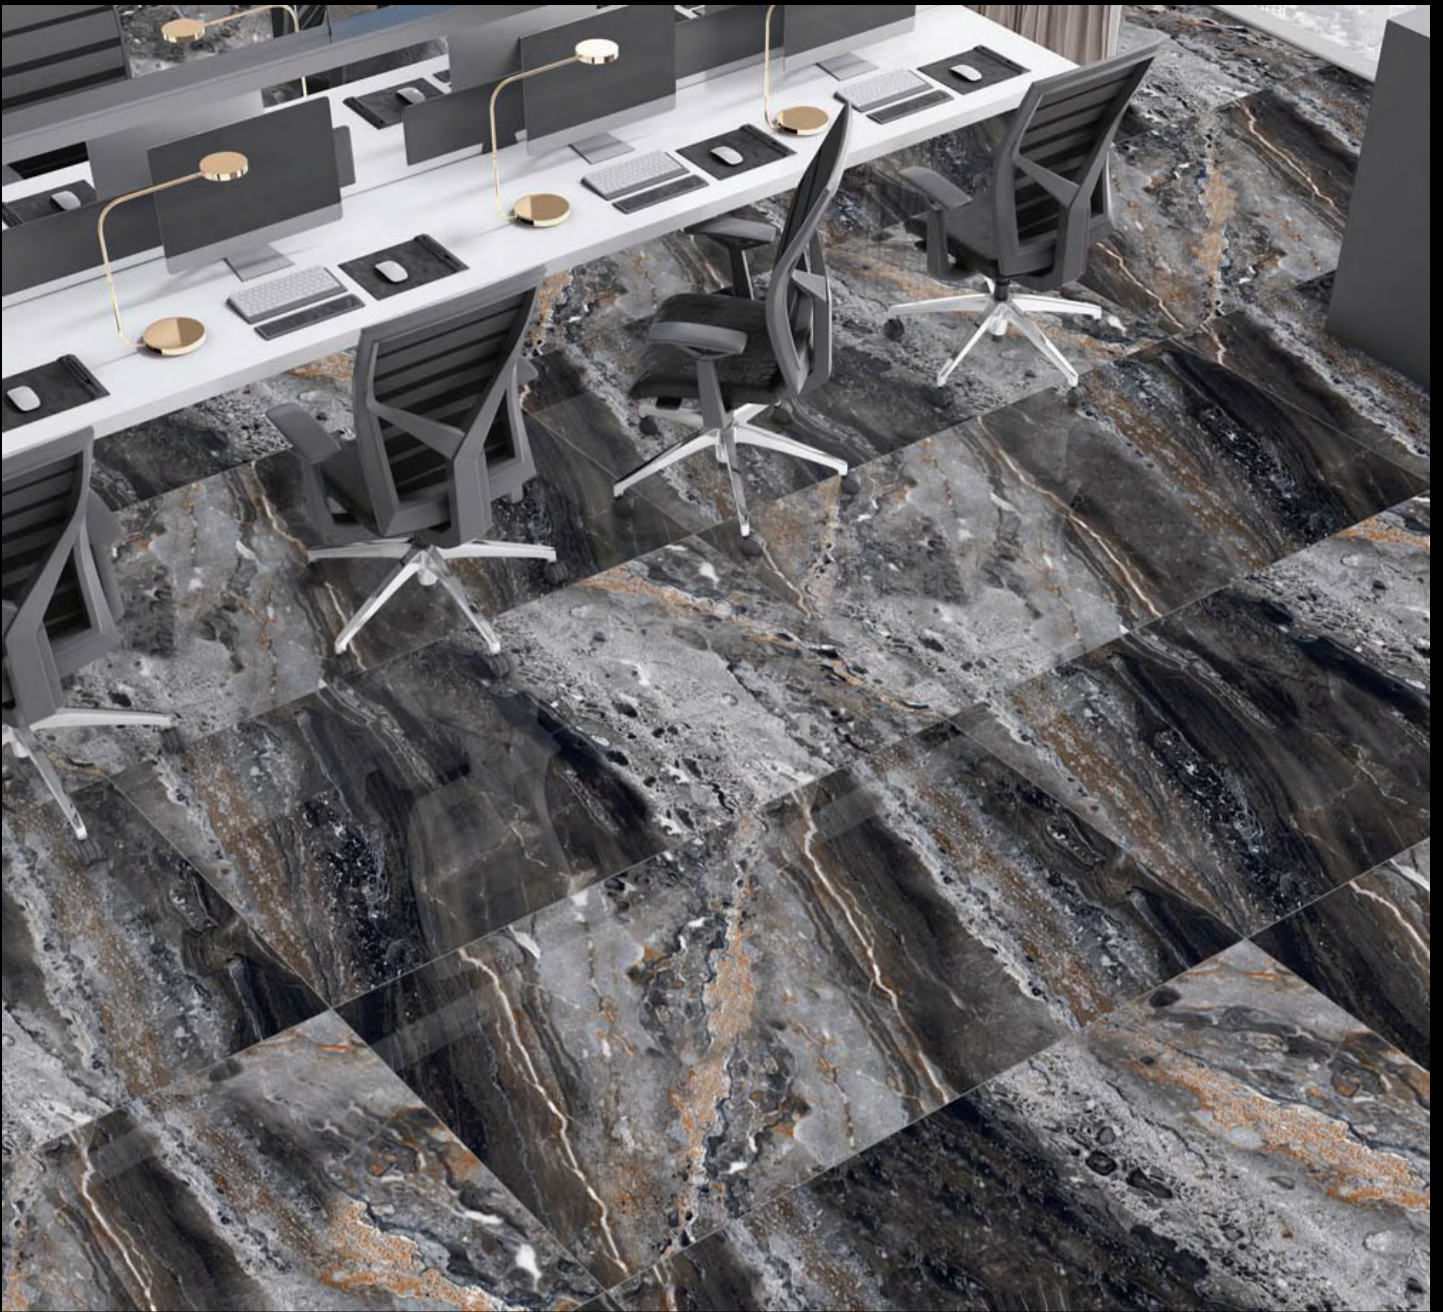

FLURRY EBONY

SIZE

600 X 1200 MM

FINISH

HIGH GLOSS

THICKNESS

9.5 MM

RANDOM

4