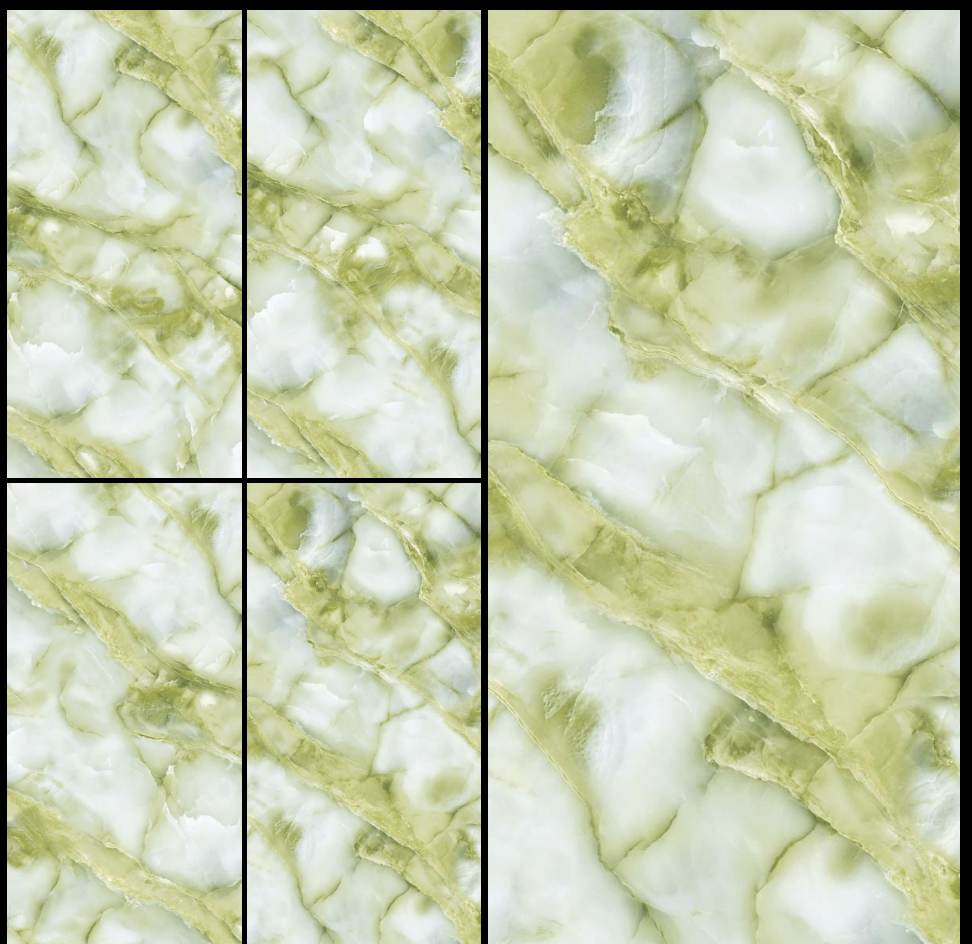

FINISH

RAINBOW SERIES

THICKNESS

9.7 MM

RANDOM

4

CAMBRIA LIME

SIZE