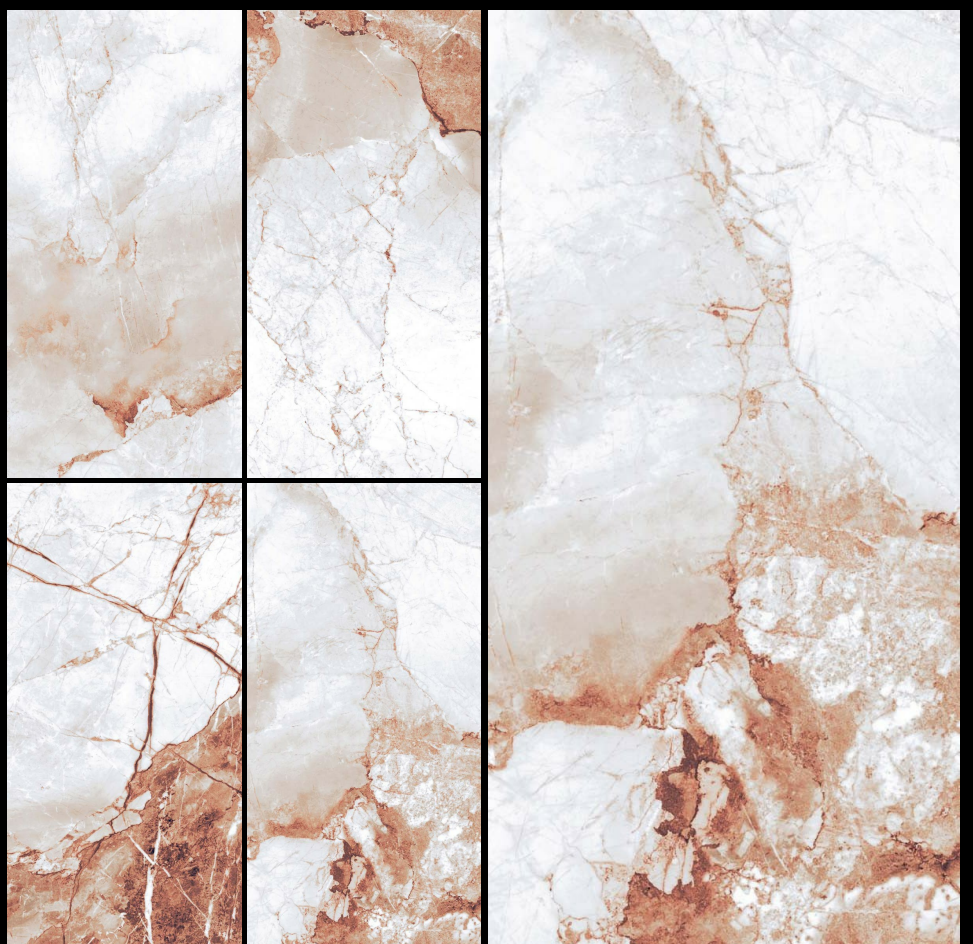

SUNGLOW RED

SIZE

600 X 1200 MM

FINISH

RAINBOW SERIES

THICKNESS

9.7 MM

RANDOM

6