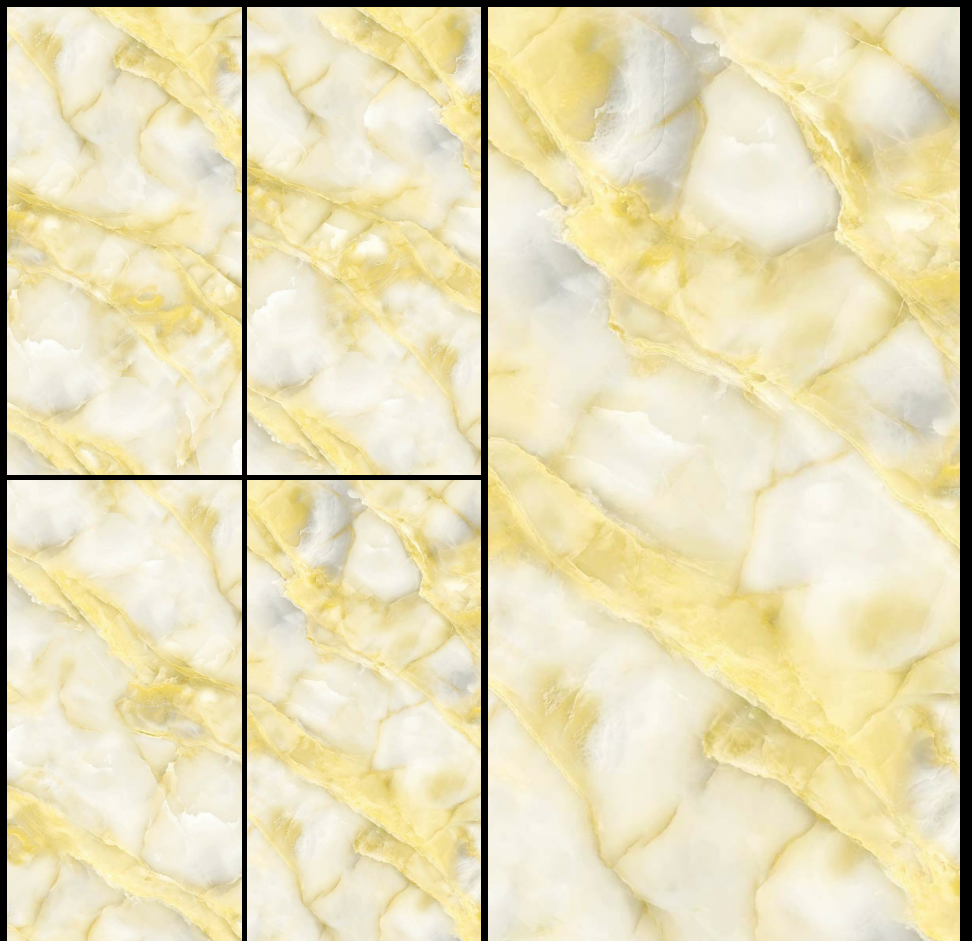

600 X 1200 MM

FINISH

RAINBOW SERIES

THICKNESS

9.7 MM

RANDOM

4

INDIGO GREEN