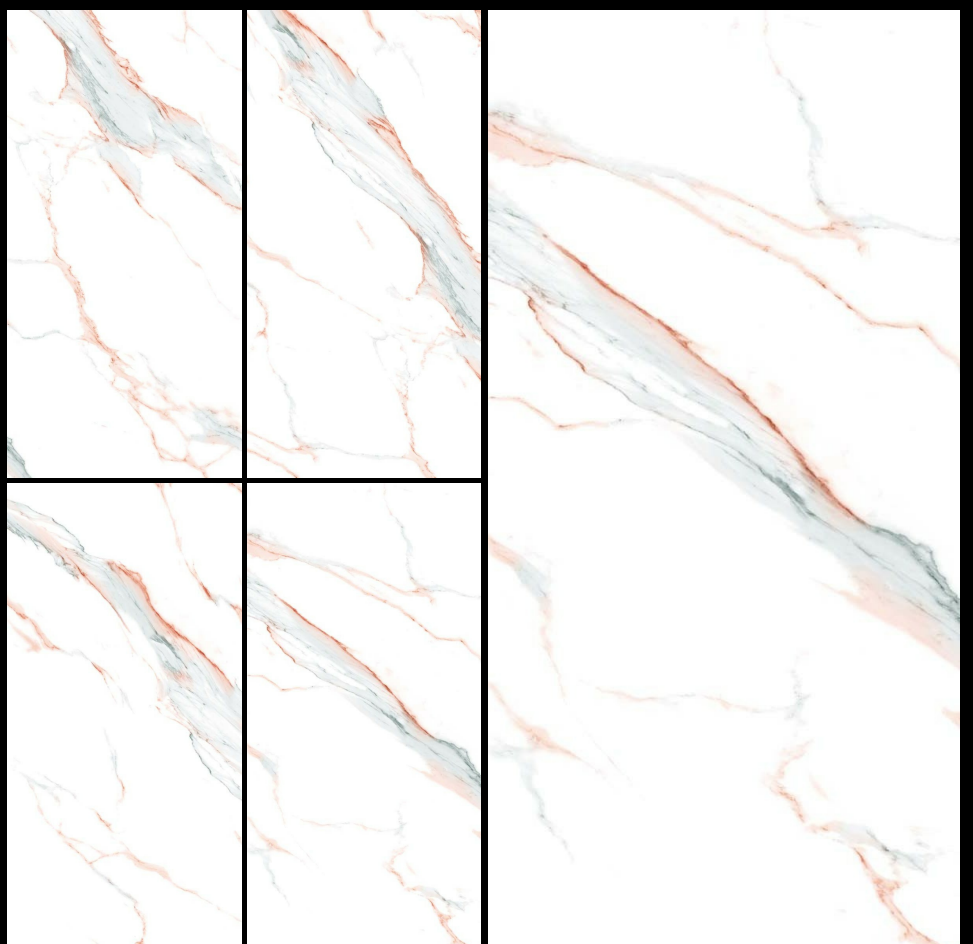

VALLEY AQUA

SIZE

600 X 1200 MM

FINISH

RAINBOW SERIES

THICKNESS

9.7 MM

RANDOM

4