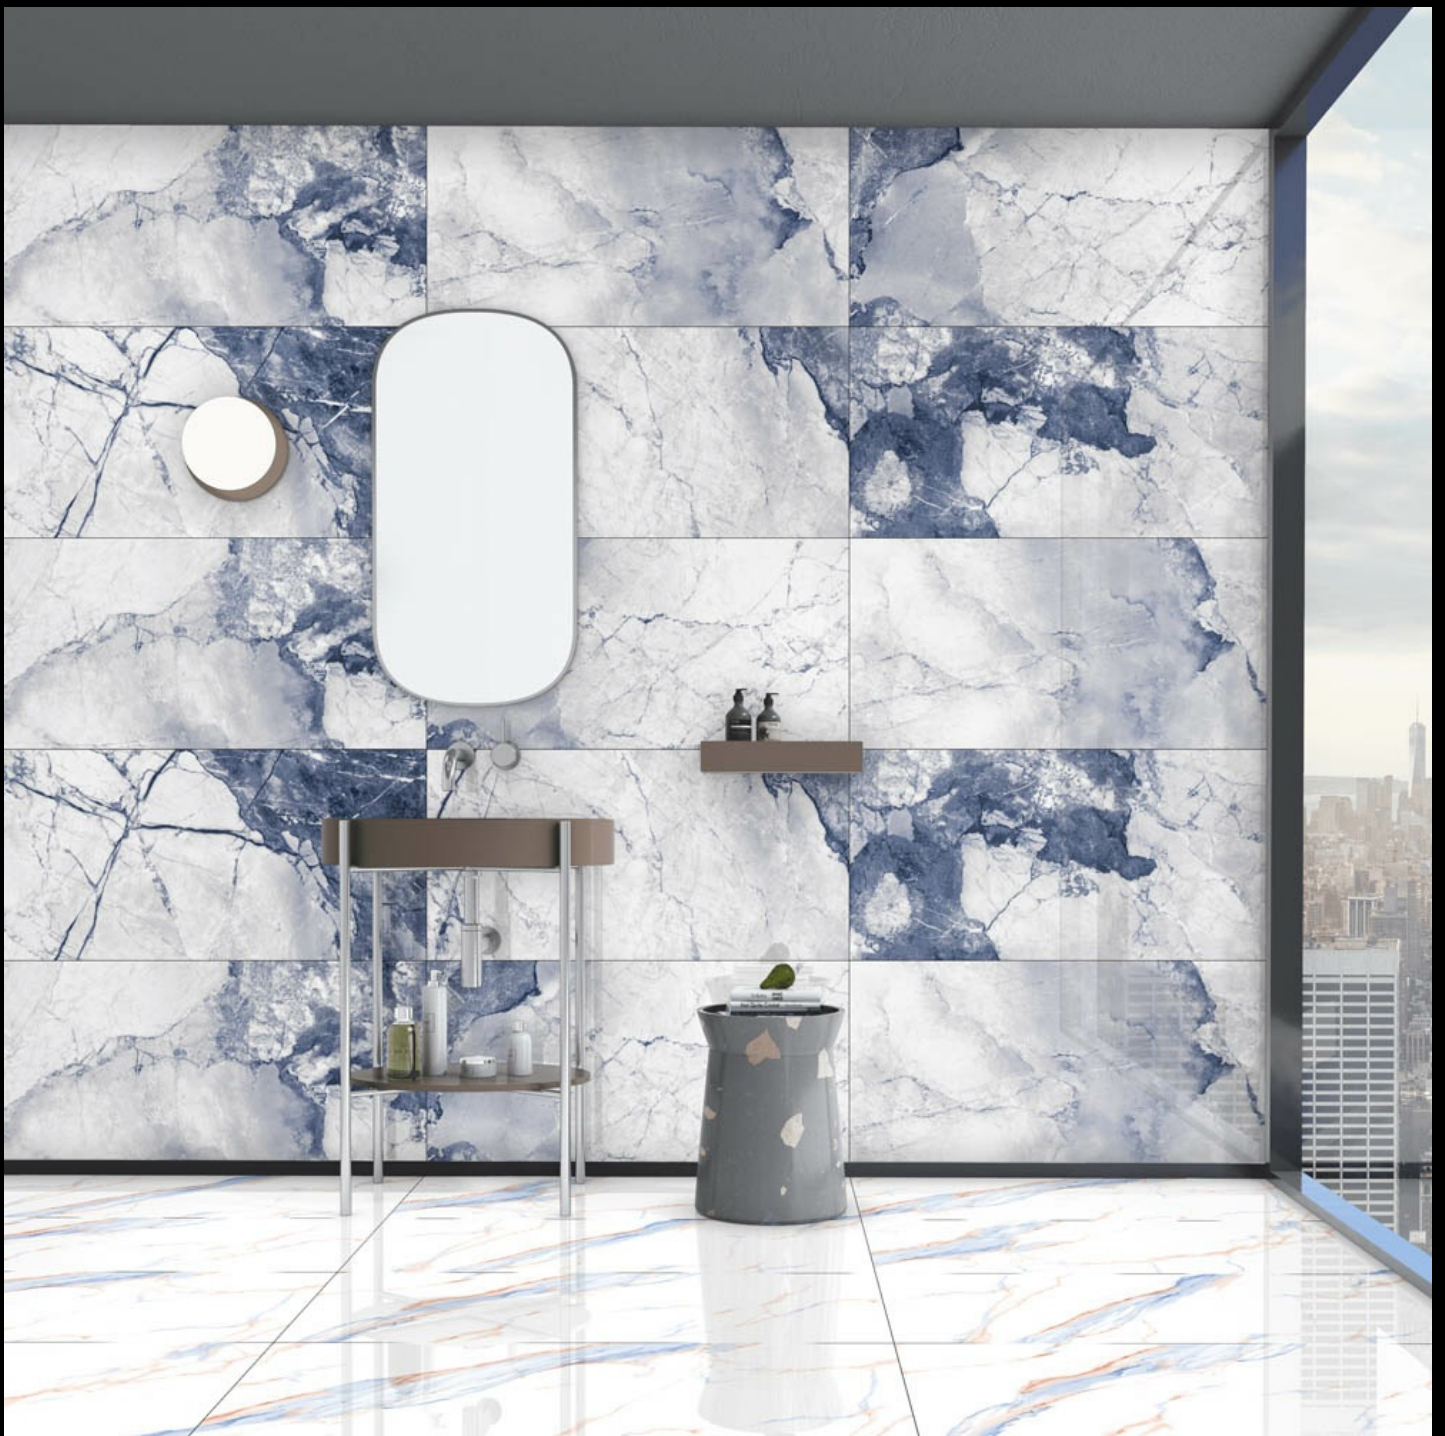

SUNGLOW BLUE

SIZE

600 X 1200 MM

FINISH

RAINBOW SERIES

THICKNESS

9.7 MM

RANDOM

6