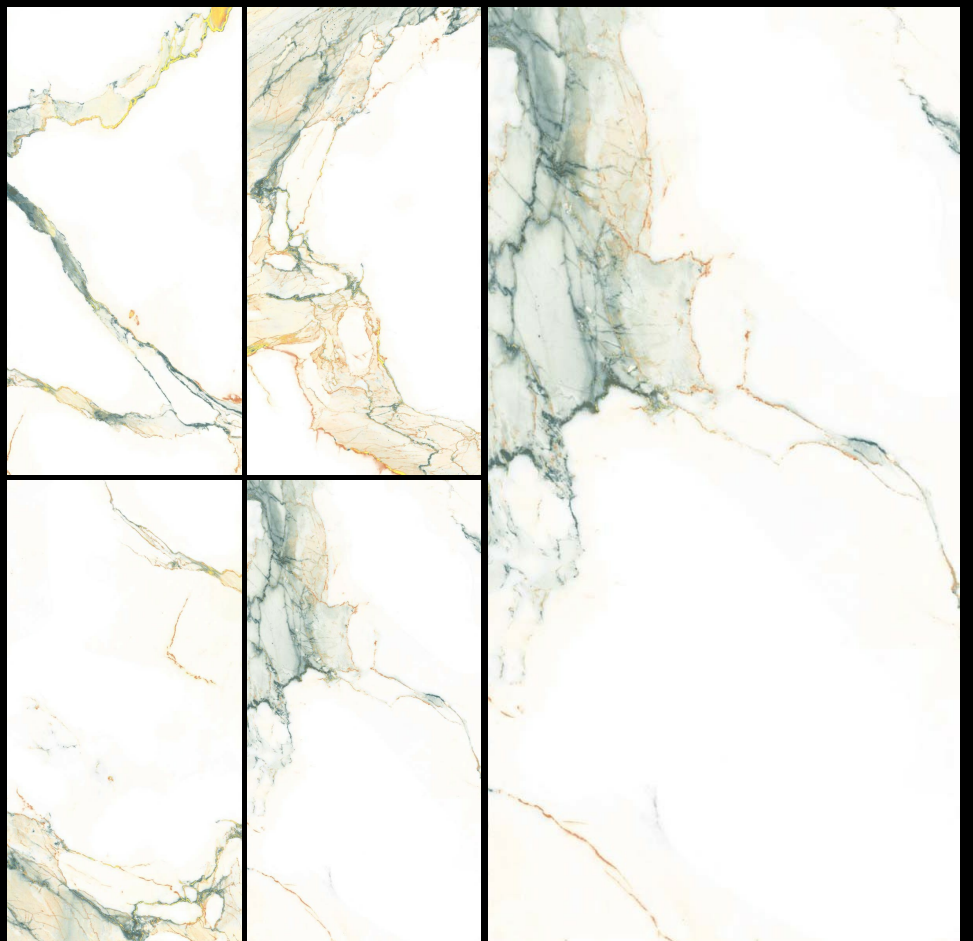

BAZEL MULTI

SIZE

600 X 1200 MM

FINISH

RAINBOW SERIES

THICKNESS

9.7 MM

RANDOM

10