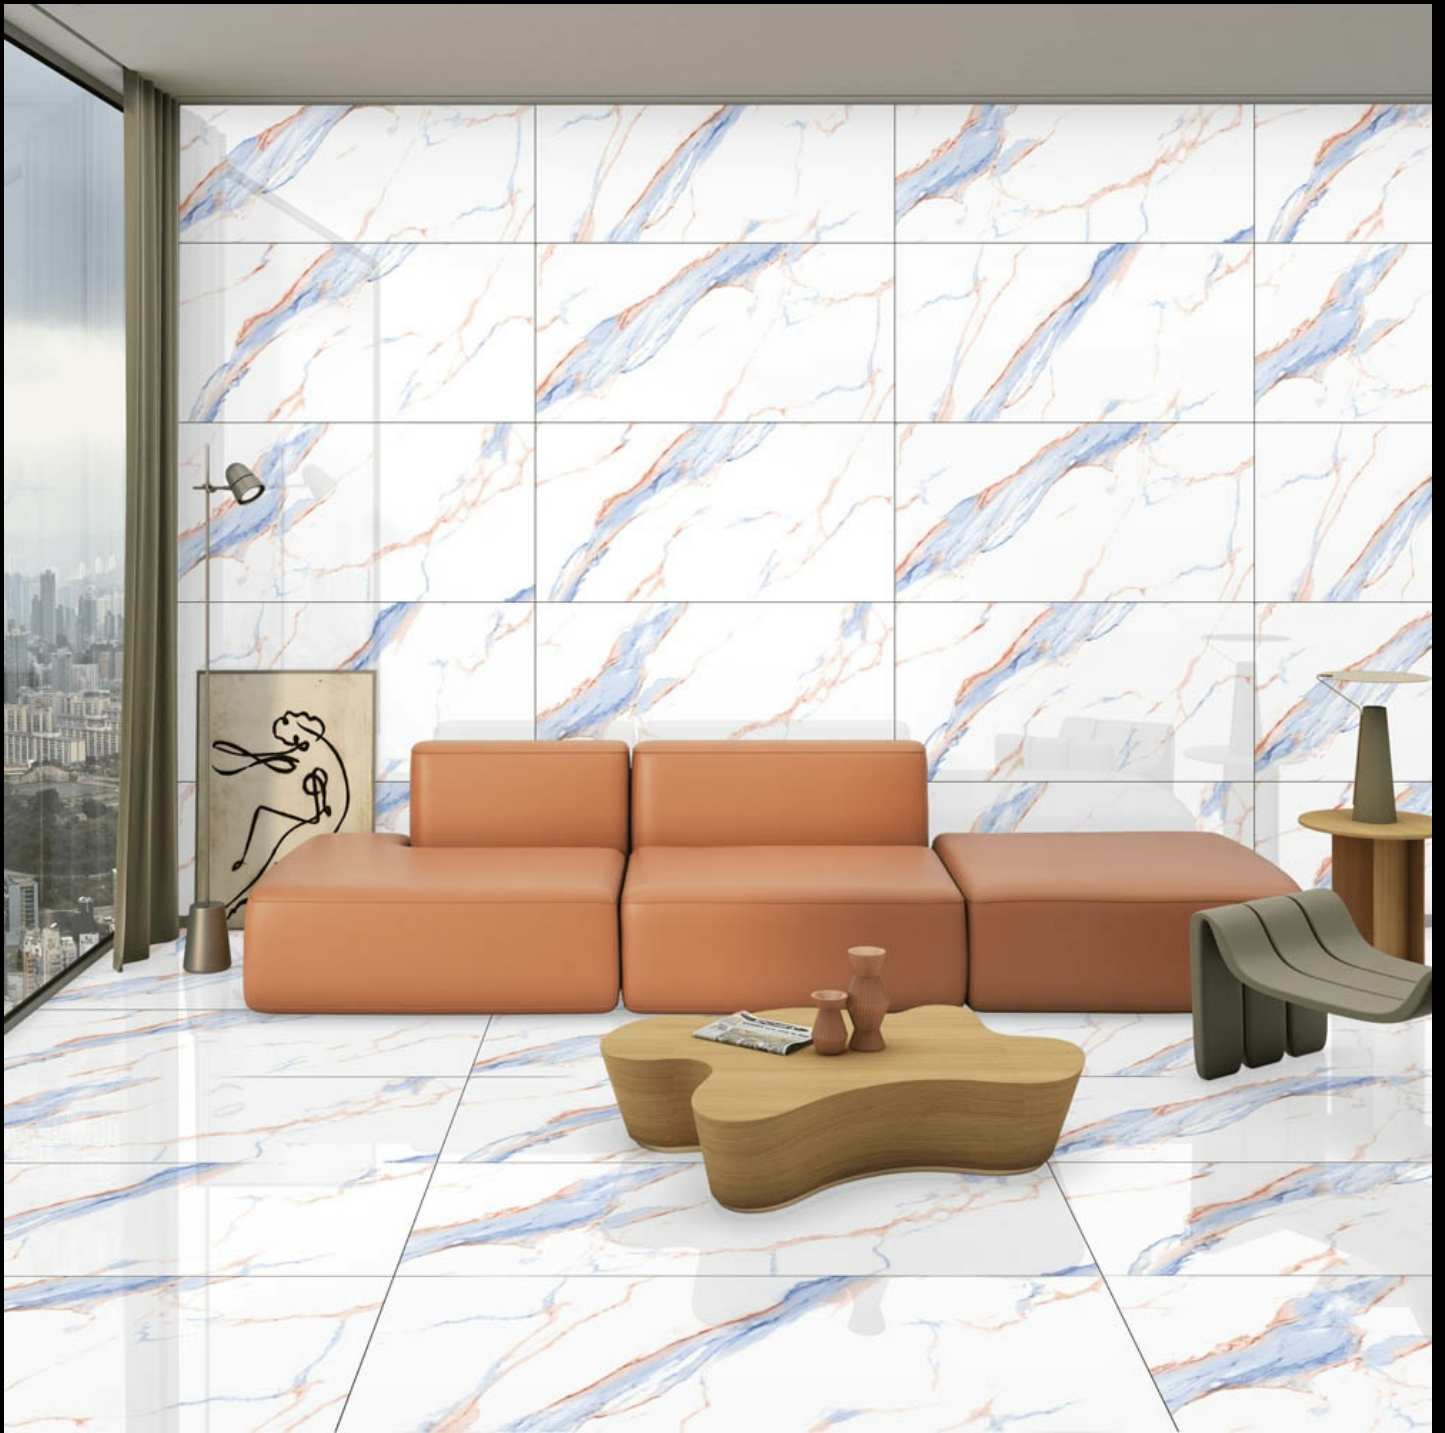

VALLEY BLUE

SIZE

600 X 1200 MM

FINISH

RAINBOW SERIES

THICKNESS

9.7 MM

RANDOM

4