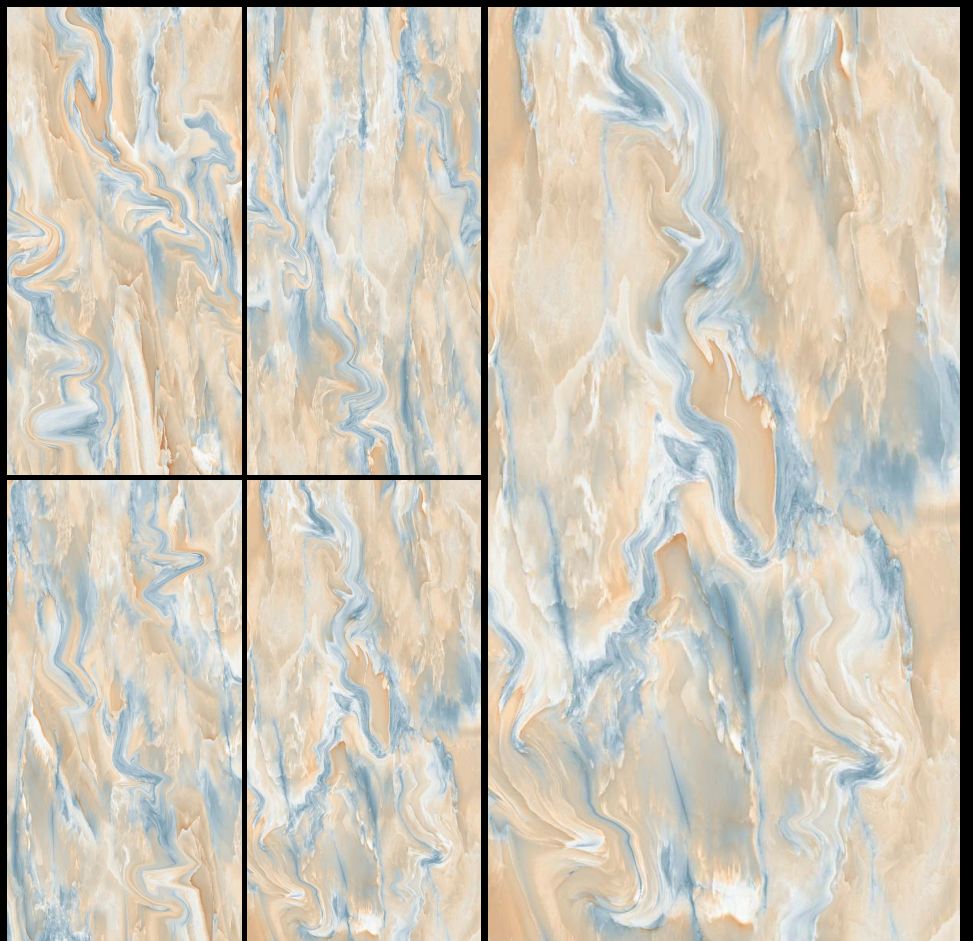

VALLEY AQUA

SIZE

600 X 1200 MM

FINISH

RAINBOW SERIES

THICKNESS

9.7 MM

RANDOM