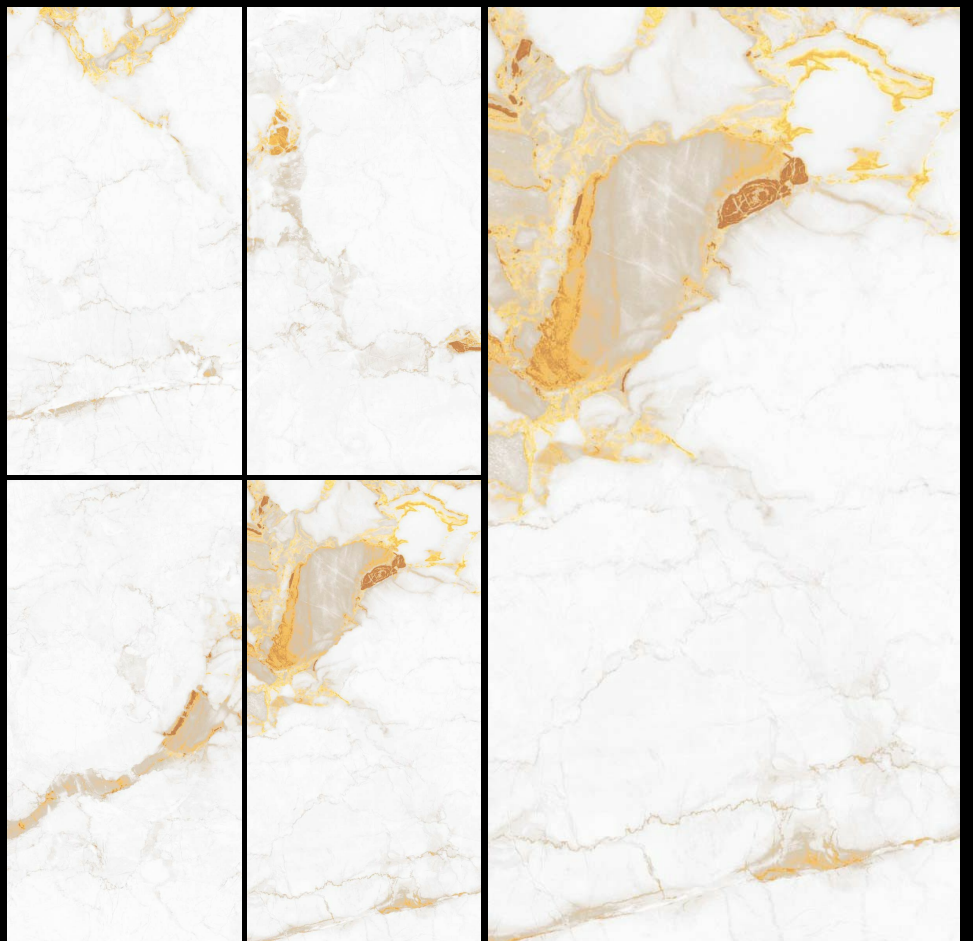

RANDOM

8

SUNGLOW AQUA

SIZE

600 X 1200 MM

FINISH

RAINBOW SERIES

THICKNESS