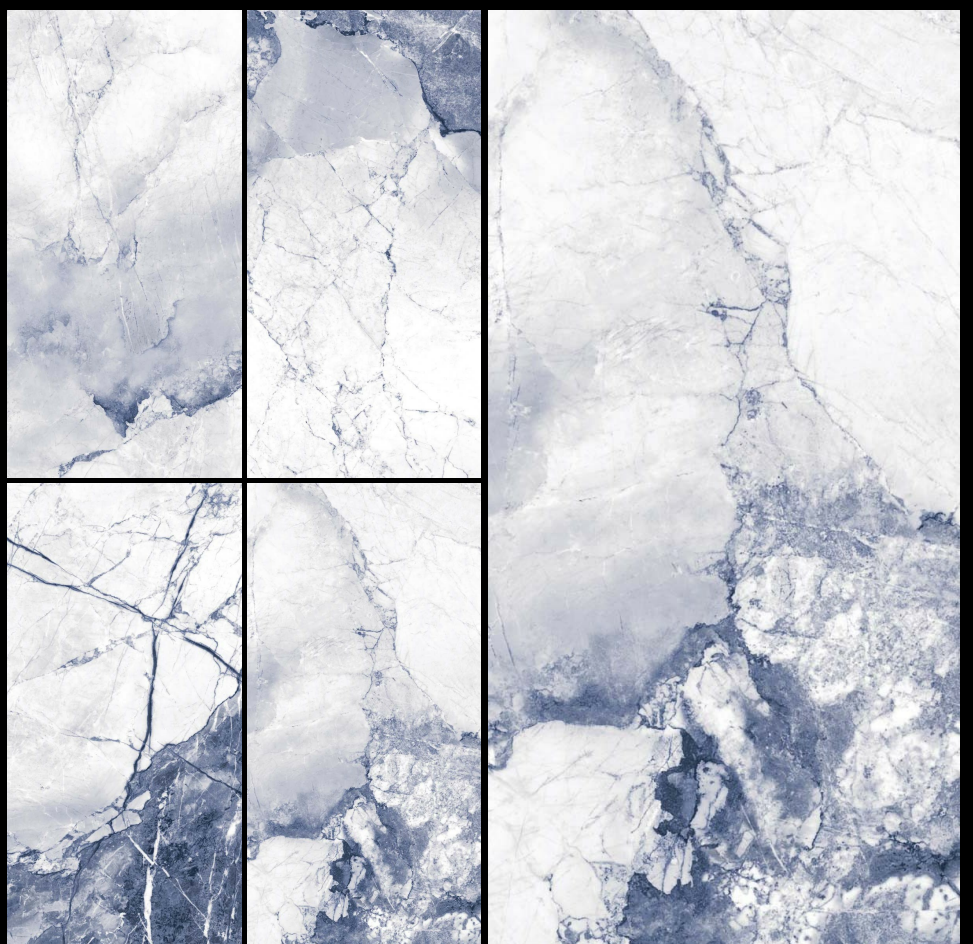

SUNGLOW BLUE

SIZE

600 X 1200 MM

FINISH

RAINBOW SERIES

THICKNESS

9.7 MM

RANDOM

6