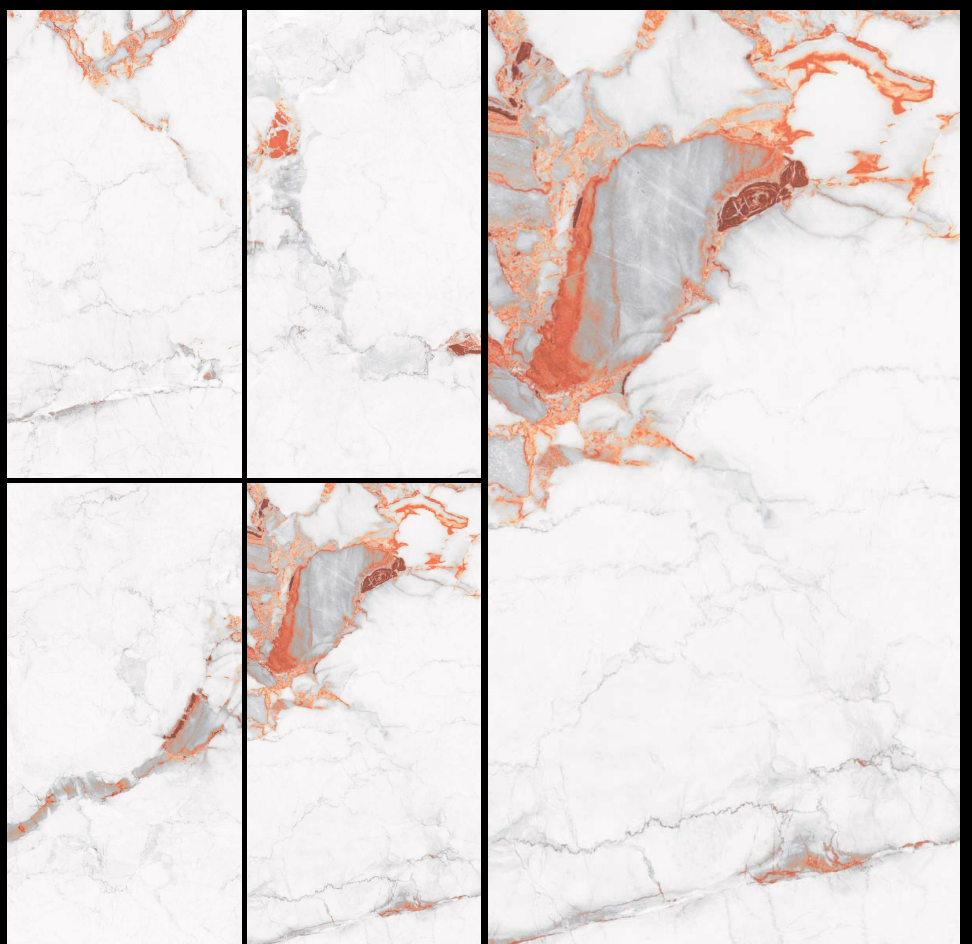

INDIGO RED

SIZE

600 X 1200 MM

FINISH

RAINBOW SERIES

THICKNESS

9.7 MM

RANDOM

8