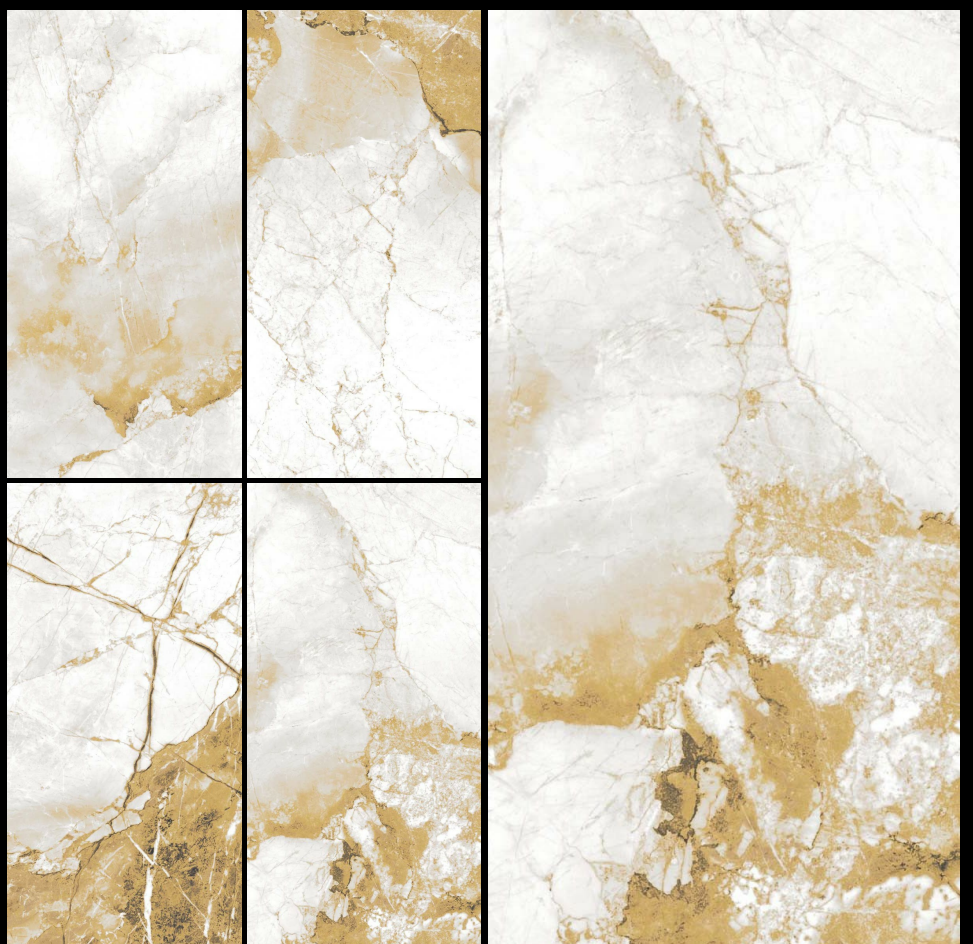

FINISH

RAINBOW SERIES

THICKNESS

9.7 MM

RANDOM

6

TRYCON BLUE

SIZE