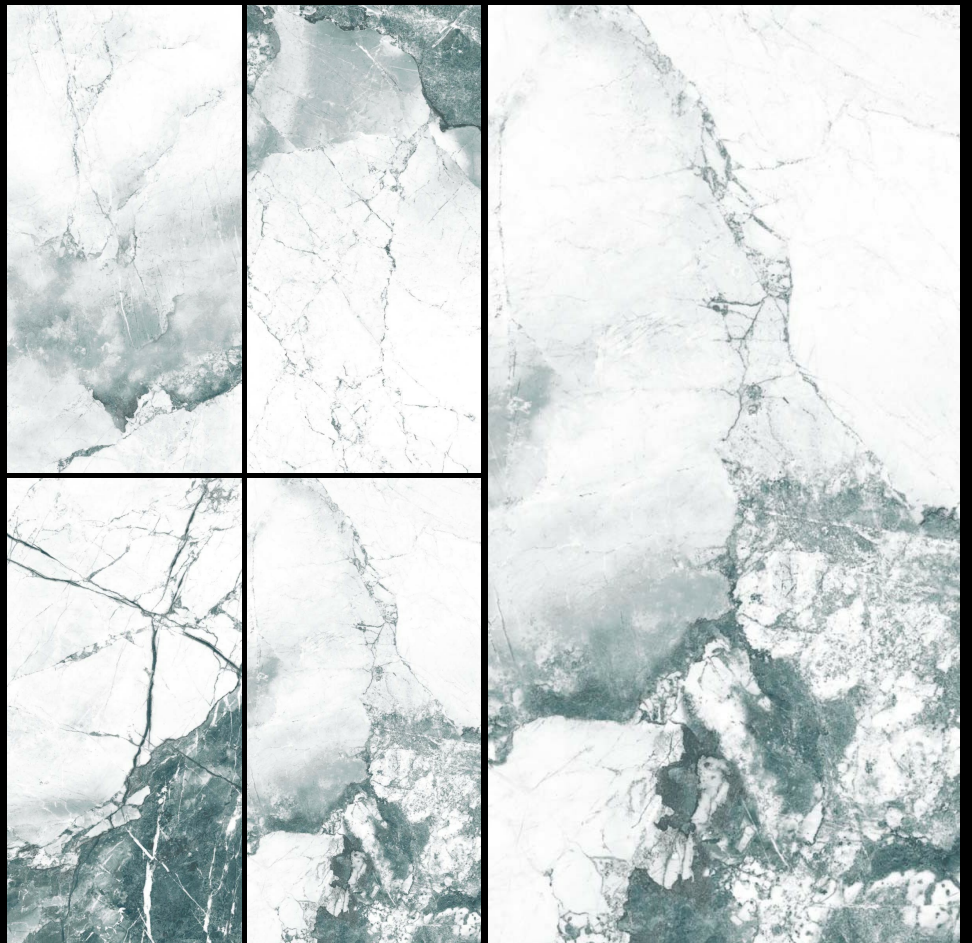

SUNGLOW AQUA

SIZE

600 X 1200 MM

FINISH

RAINBOW SERIES

THICKNESS

9.7 MM

RANDOM

6