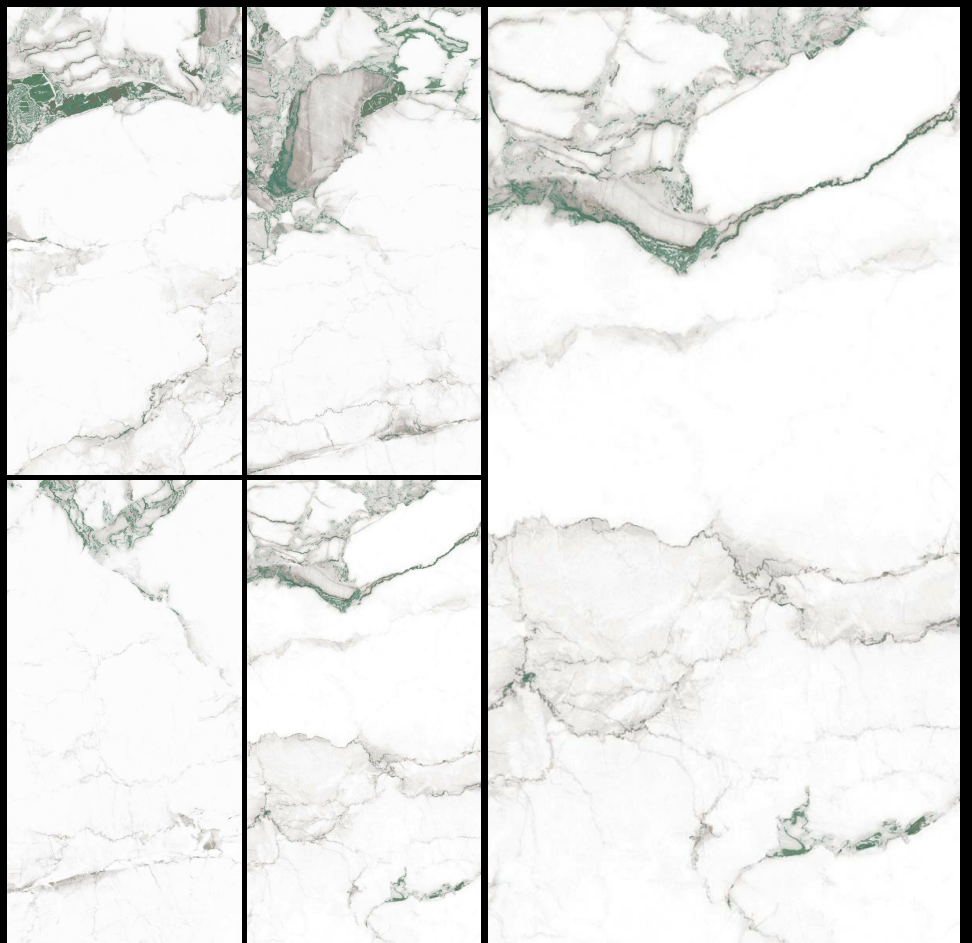

SIZE

600 X 1200 MM

FINISH

RAINBOW SERIES

THICKNESS

9.7 MM

RANDOM

8