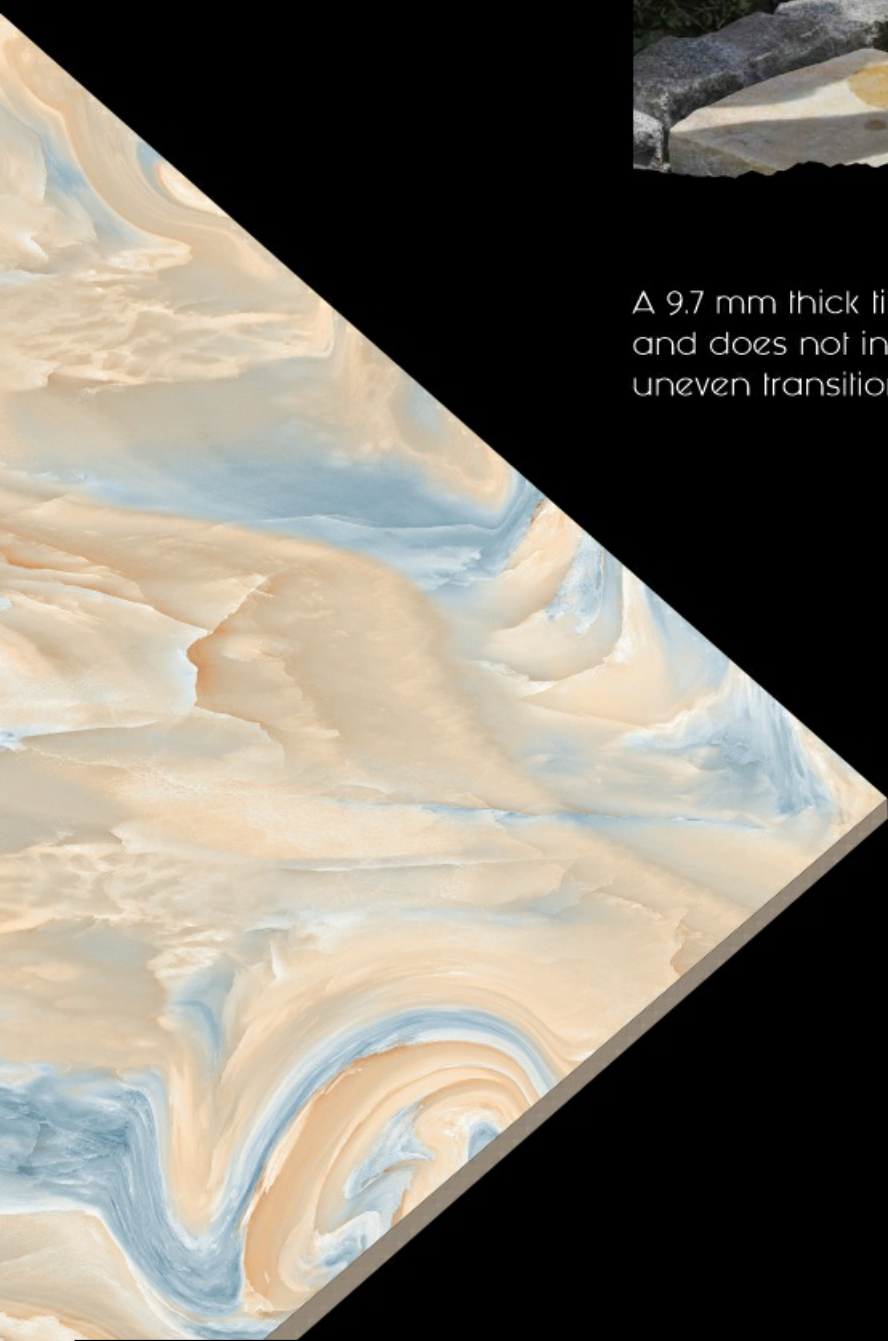

A 9.7 mm thick tile functions smoothly and does not interfere with any kind of uneven transition between your space.