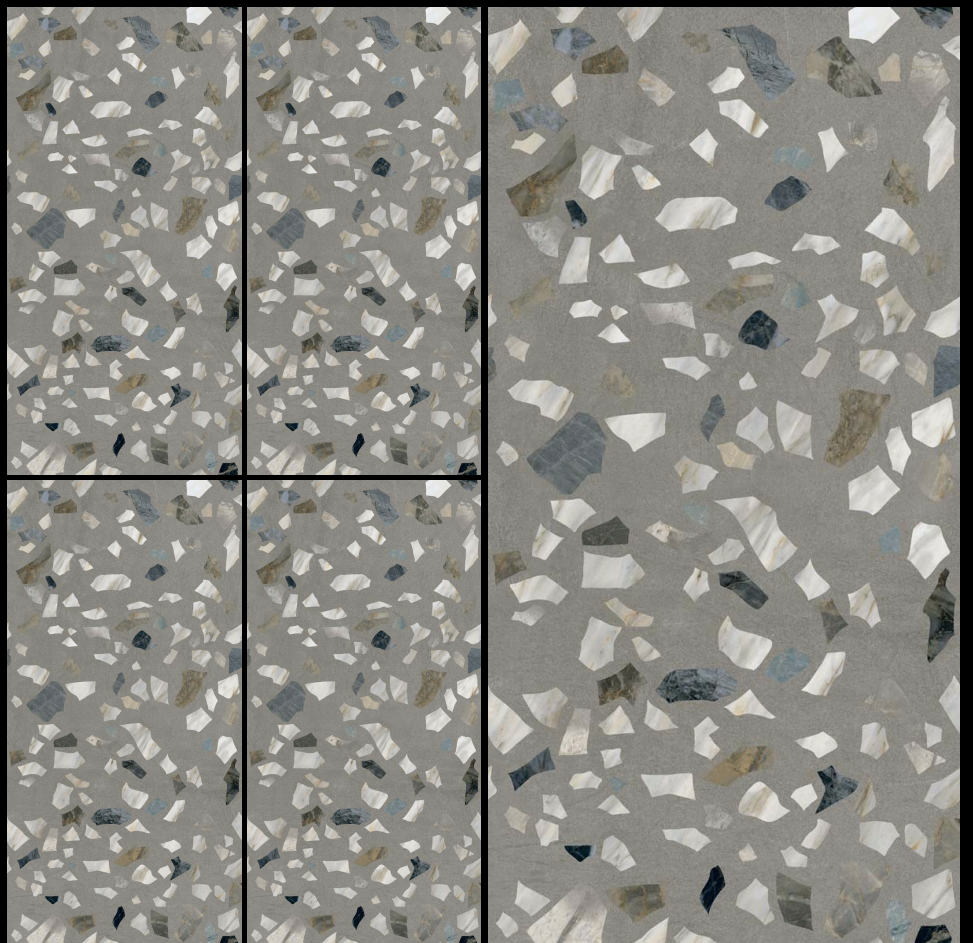

SIZE

600 X 1200 MM

FINISH

MATT

THICKNESS

9.7 MM

RANDOM

1