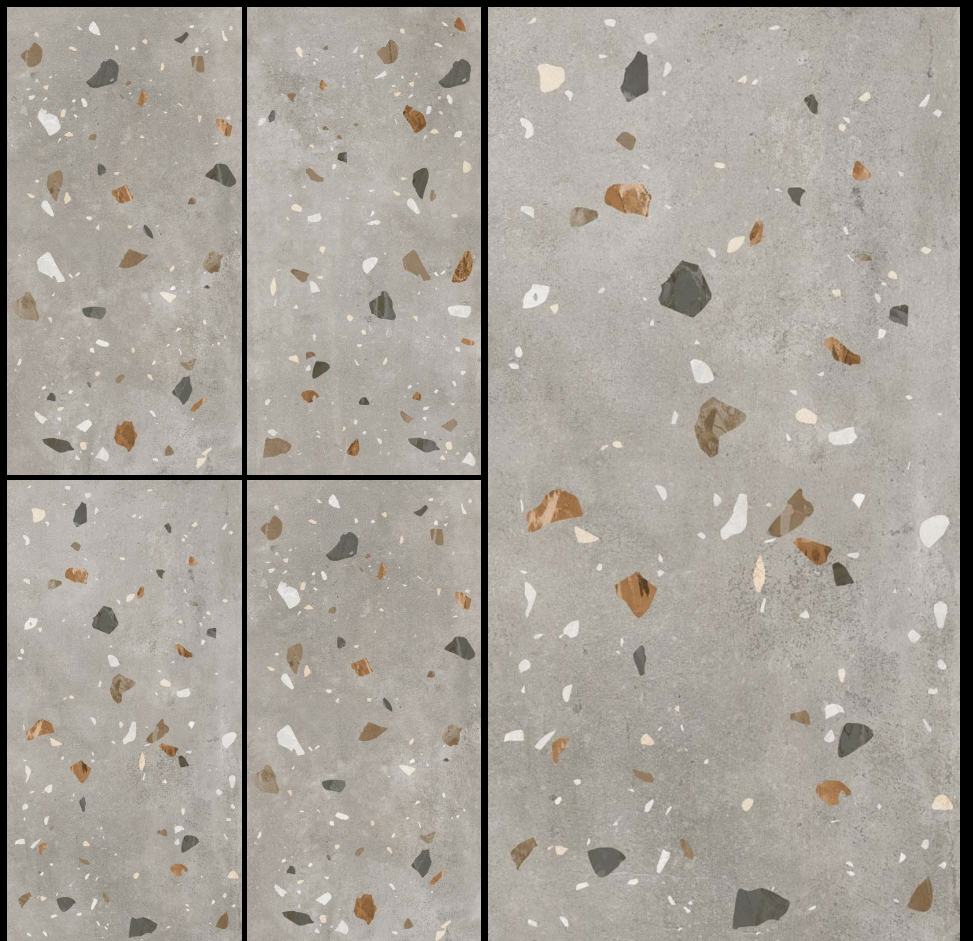

TERRAZZO 1003

SIZE

600 X 1200 MM

FINISH

MATT

THICKNESS

9.7 MM

RANDOM