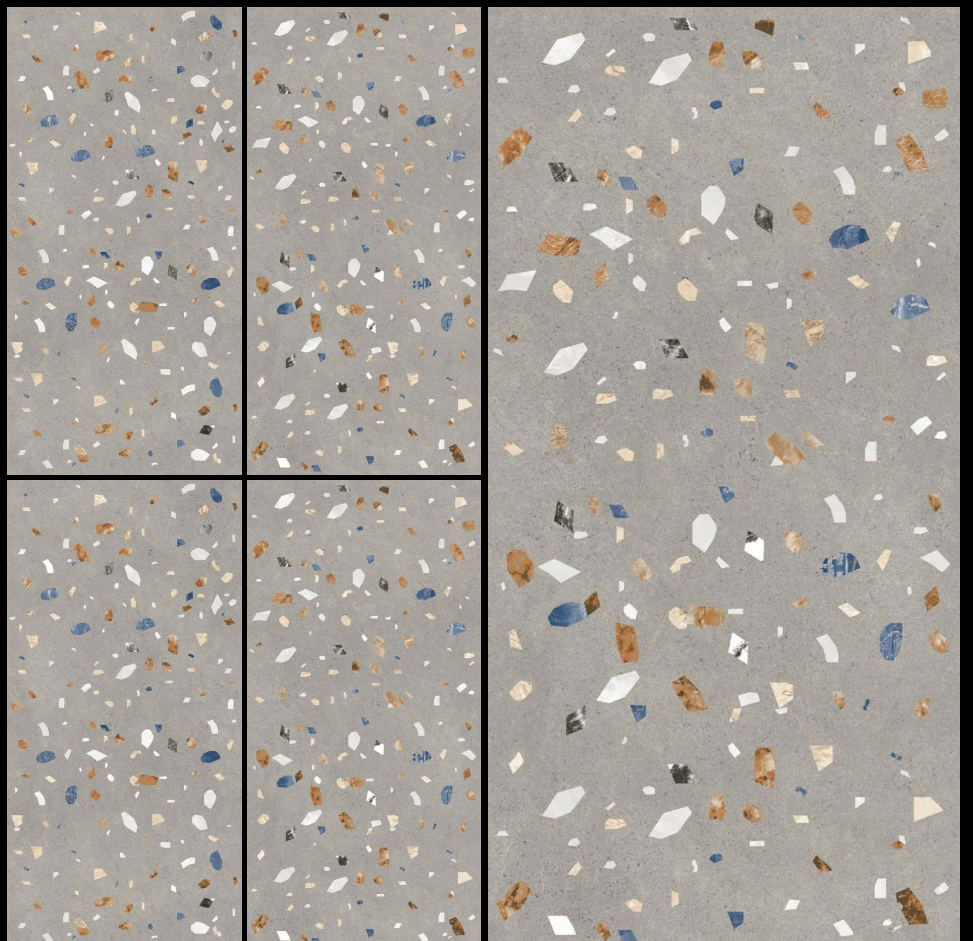

9.7 MM

RANDOM

1

TERRAZZO 1012

SIZE
600 X 1200 MM

FINISH
MATT

THICKNESS
9.7 MM

RANDOM
2