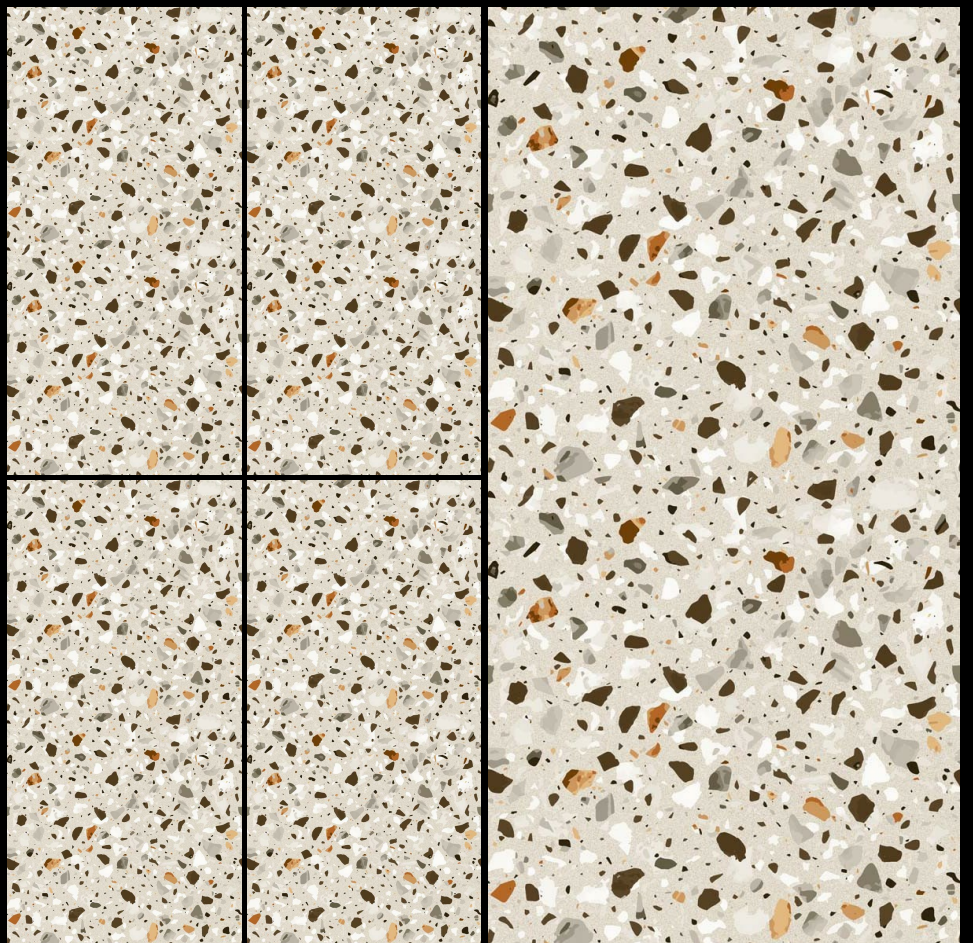

1

TERRAZO 03 BEIGE

SIZE
600 X 1200 MM

FINISH
MATT

THICKNESS
9.7 MM

RANDOM
1

TERRAZO 03 GREY

SIZE