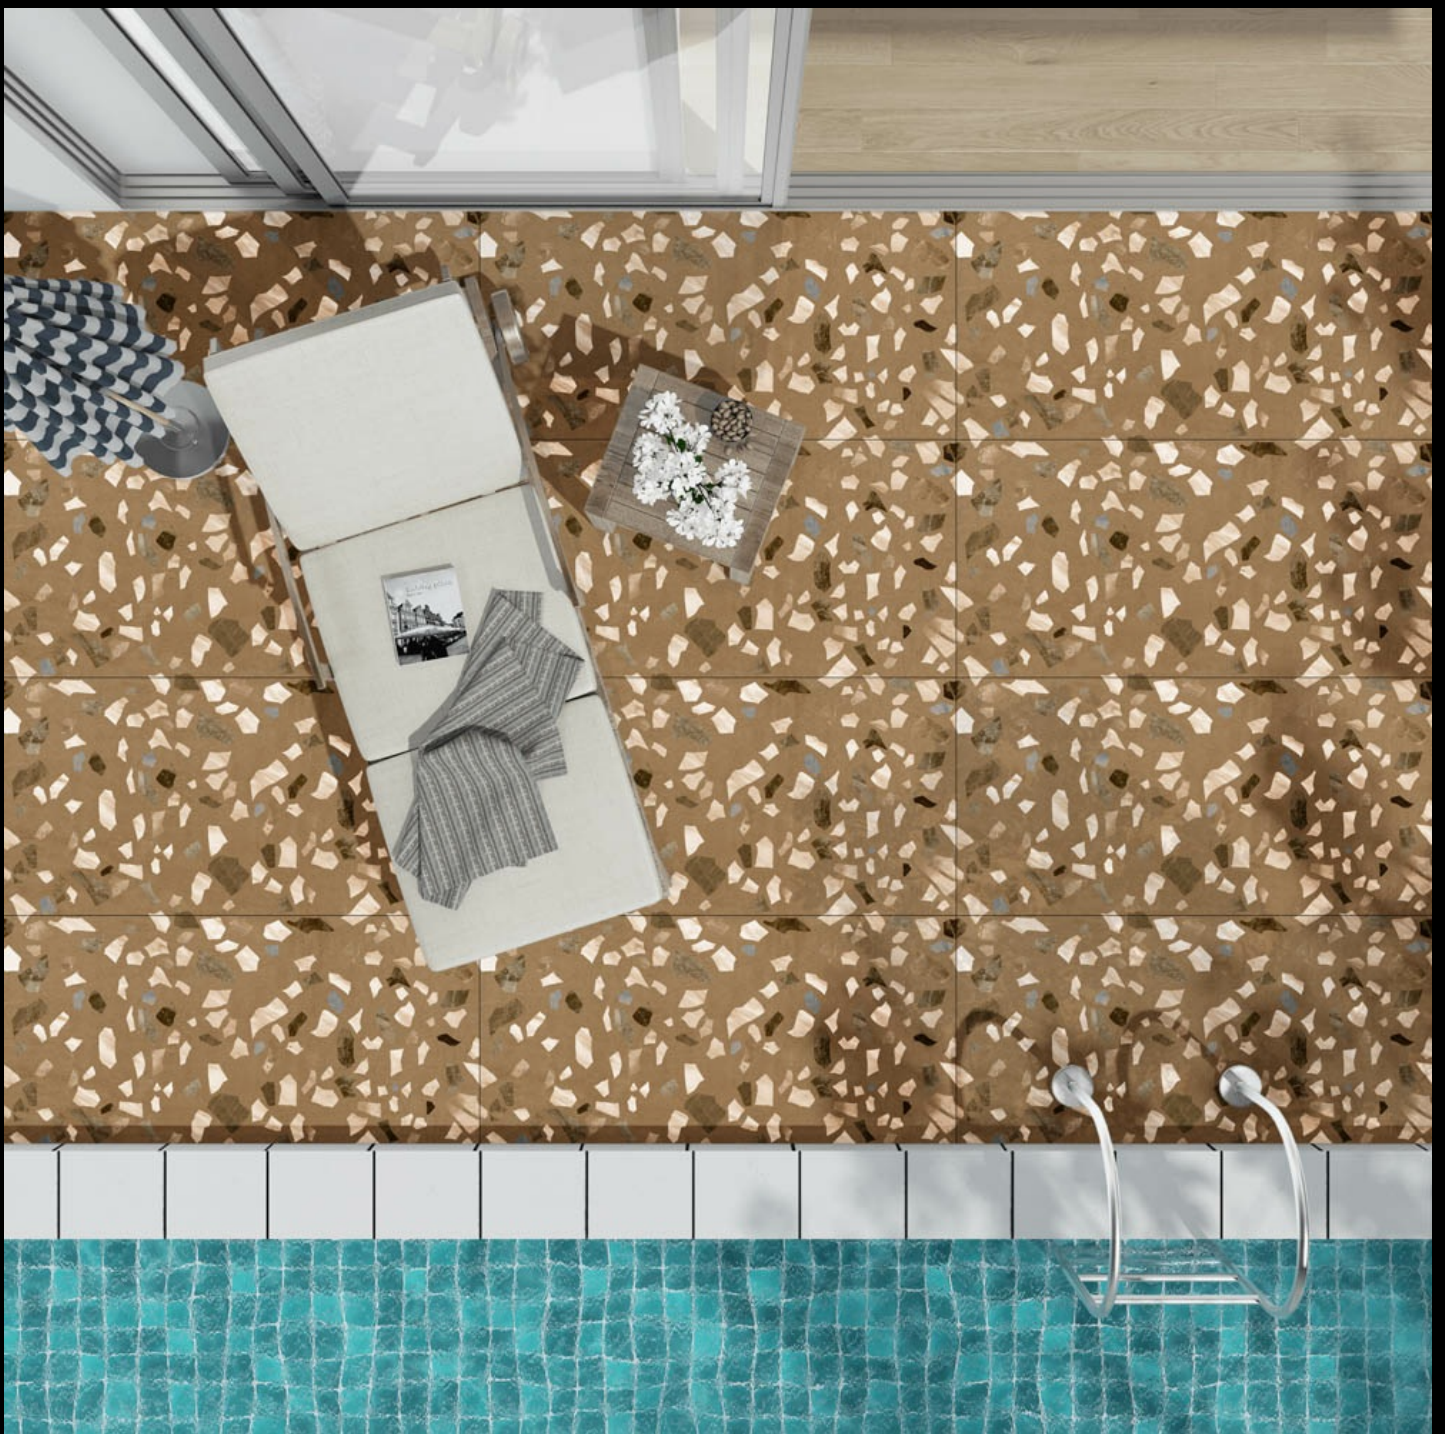

TERRAZO 08 BROWN

SIZE
600 X 1200 MM

FINISH
MATT

THICKNESS
9.7 MM

RANDOM
1