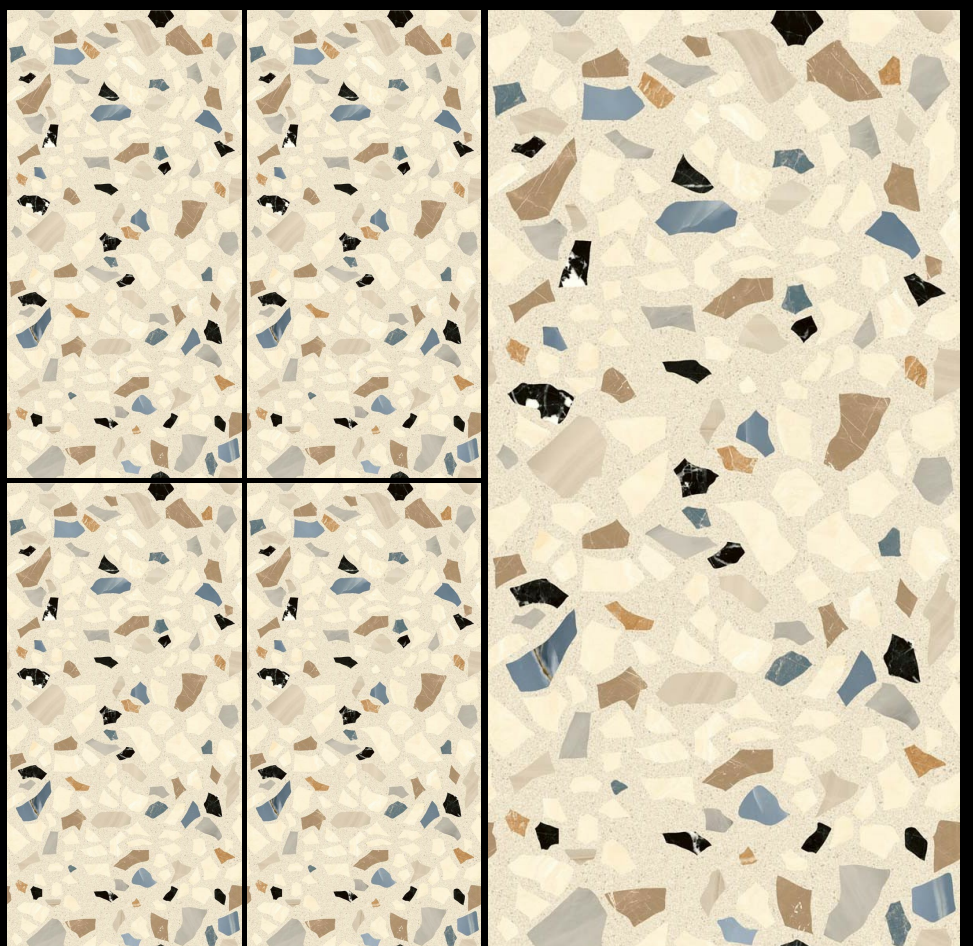

TERRAZO 08 IVORY

SIZE

600 X 1200 MM

FINISH

MATT

THICKNESS

9.7 MM

RANDOM

1