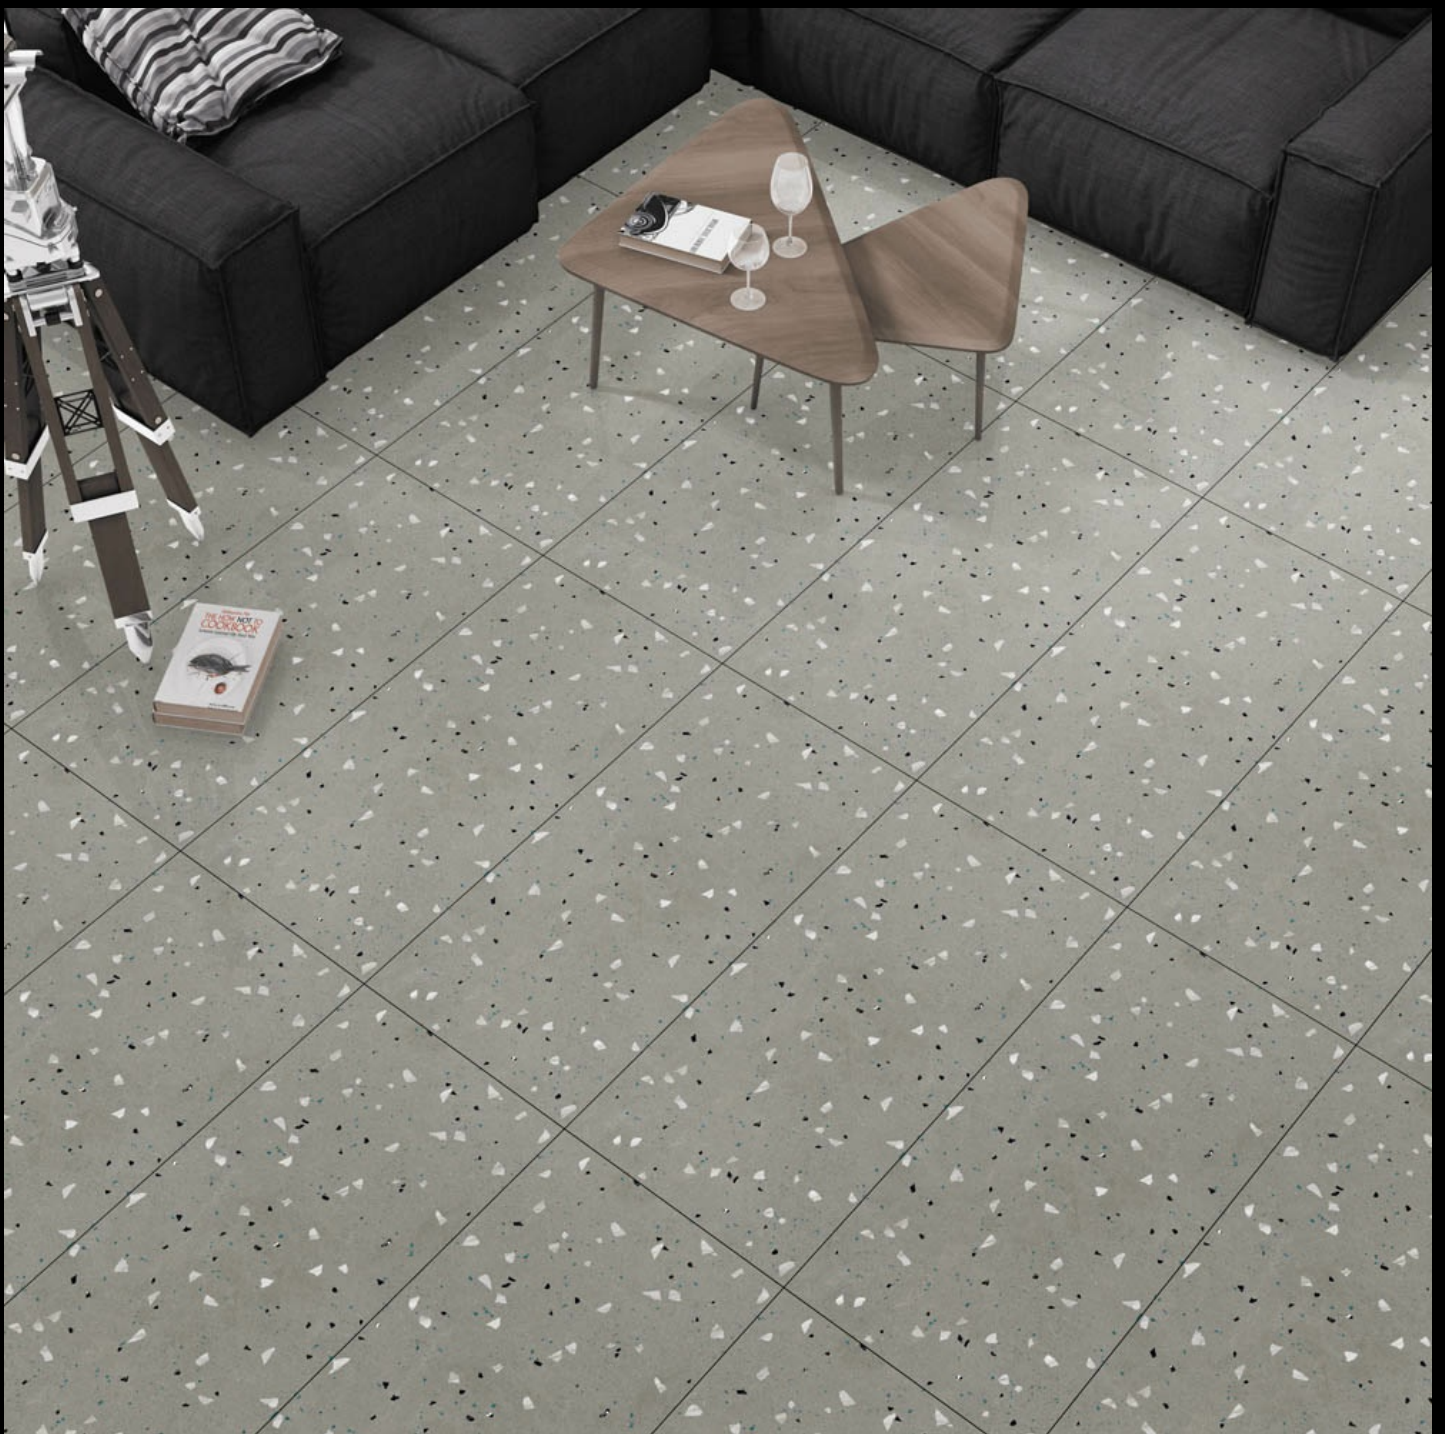

TERRAZO 06 GREY

SIZE

600 X 1200 MM

FINISH

MATT

THICKNESS

9.7 MM

RANDOM

1