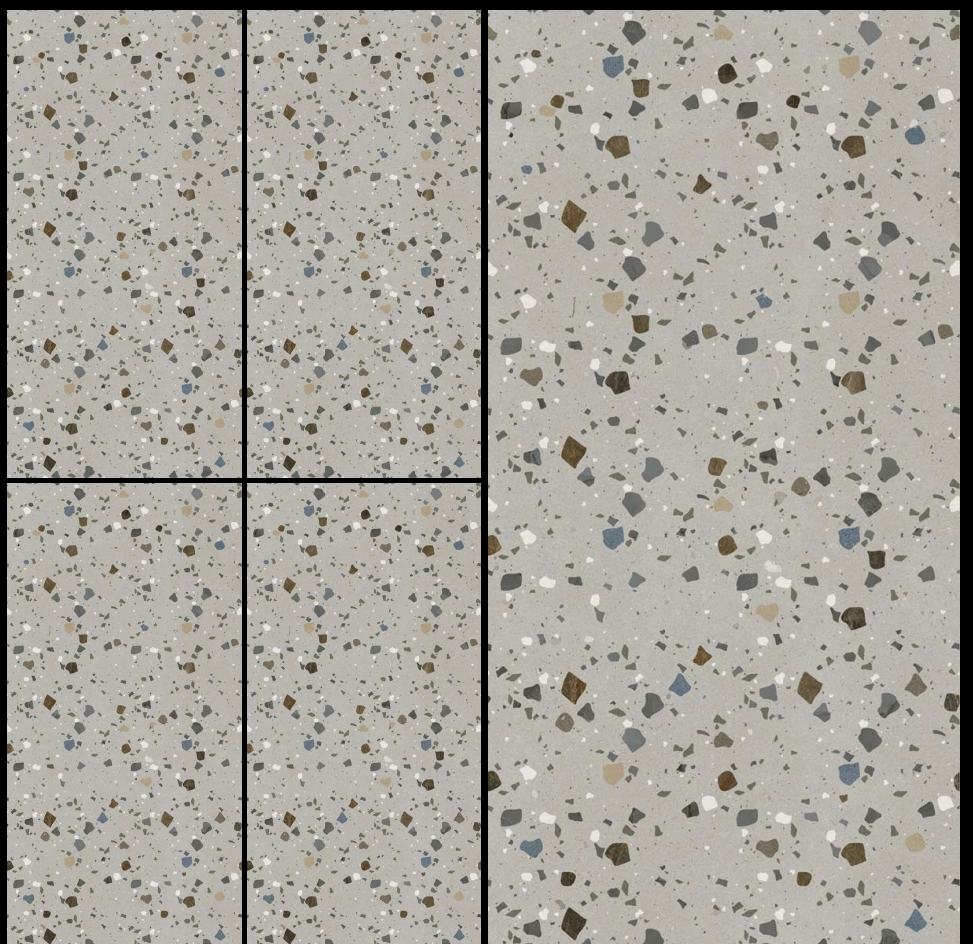

TERRAZO 04 LIGHT GREY

SIZE
600 X 1200 MM

FINISH
MATT

THICKNESS
9.7 MM

RANDOM
1