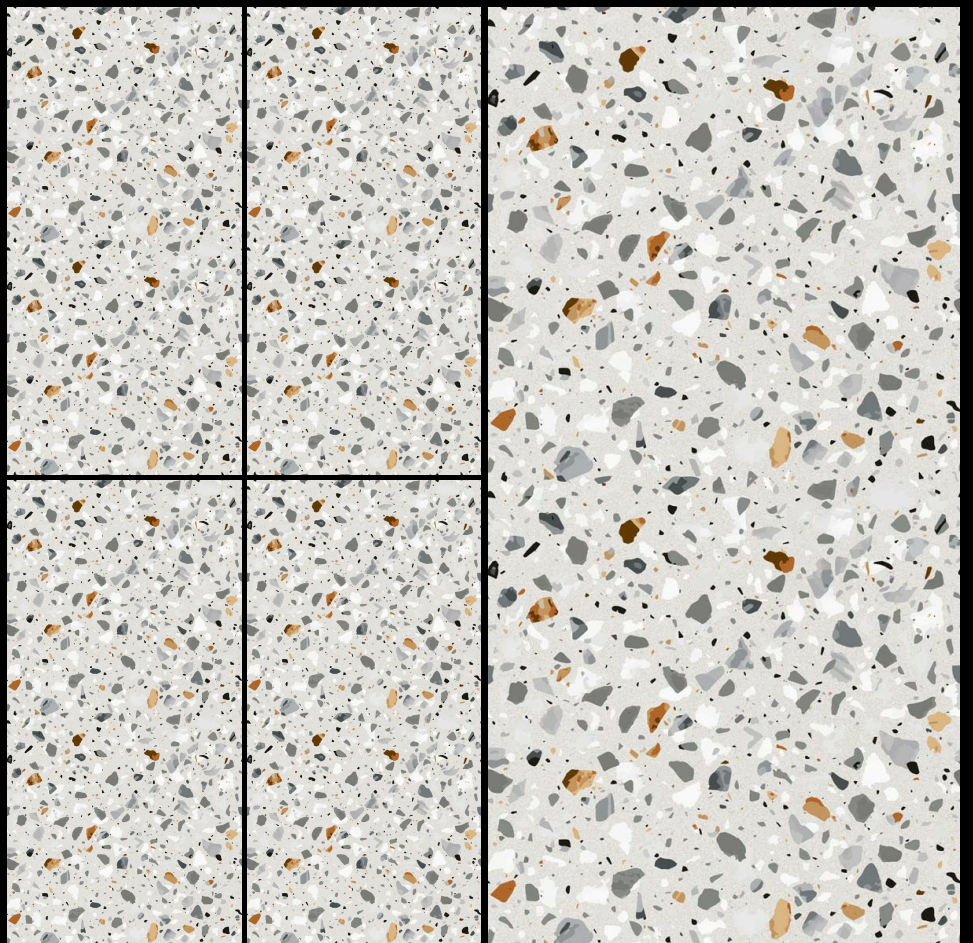

SIZE

600 X 1200 MM

FINISH

MATT

THICKNESS

9.7 MM

RANDOM

1