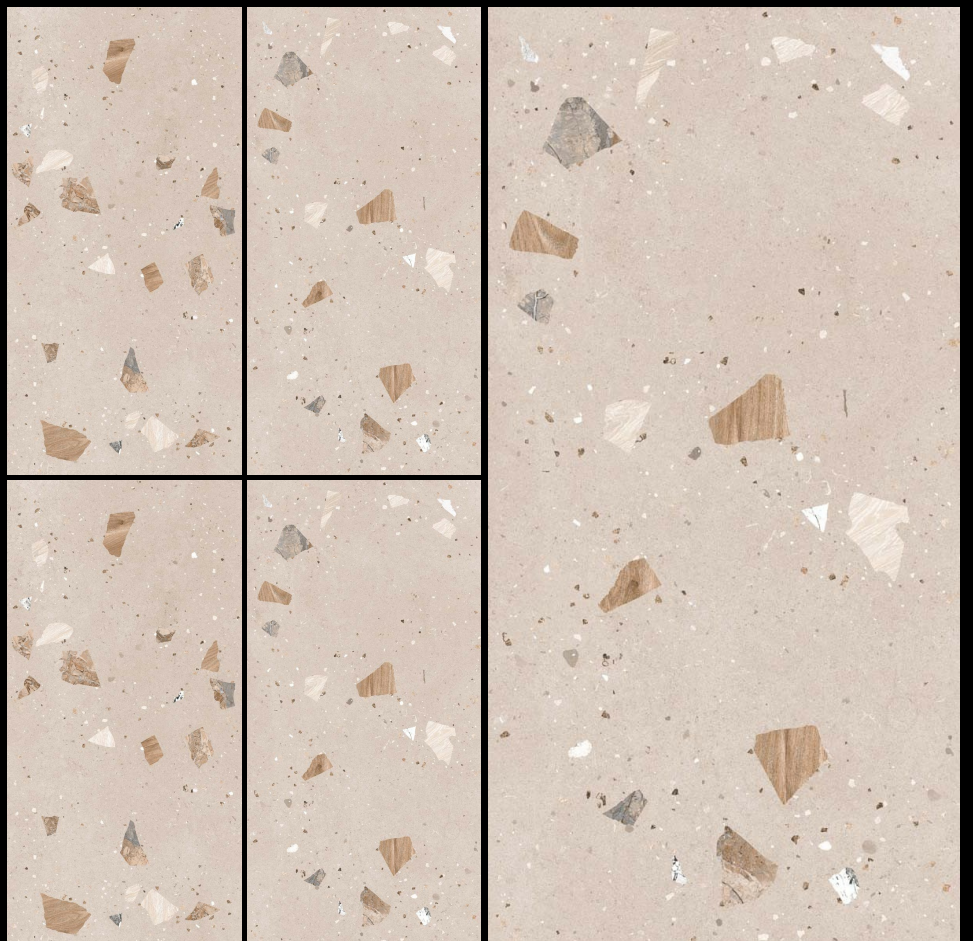

TERRAZZO 1003

SIZE

600 X 1200 MM

FINISH

MATT

THICKNESS

9.7 MM

RANDOM

2