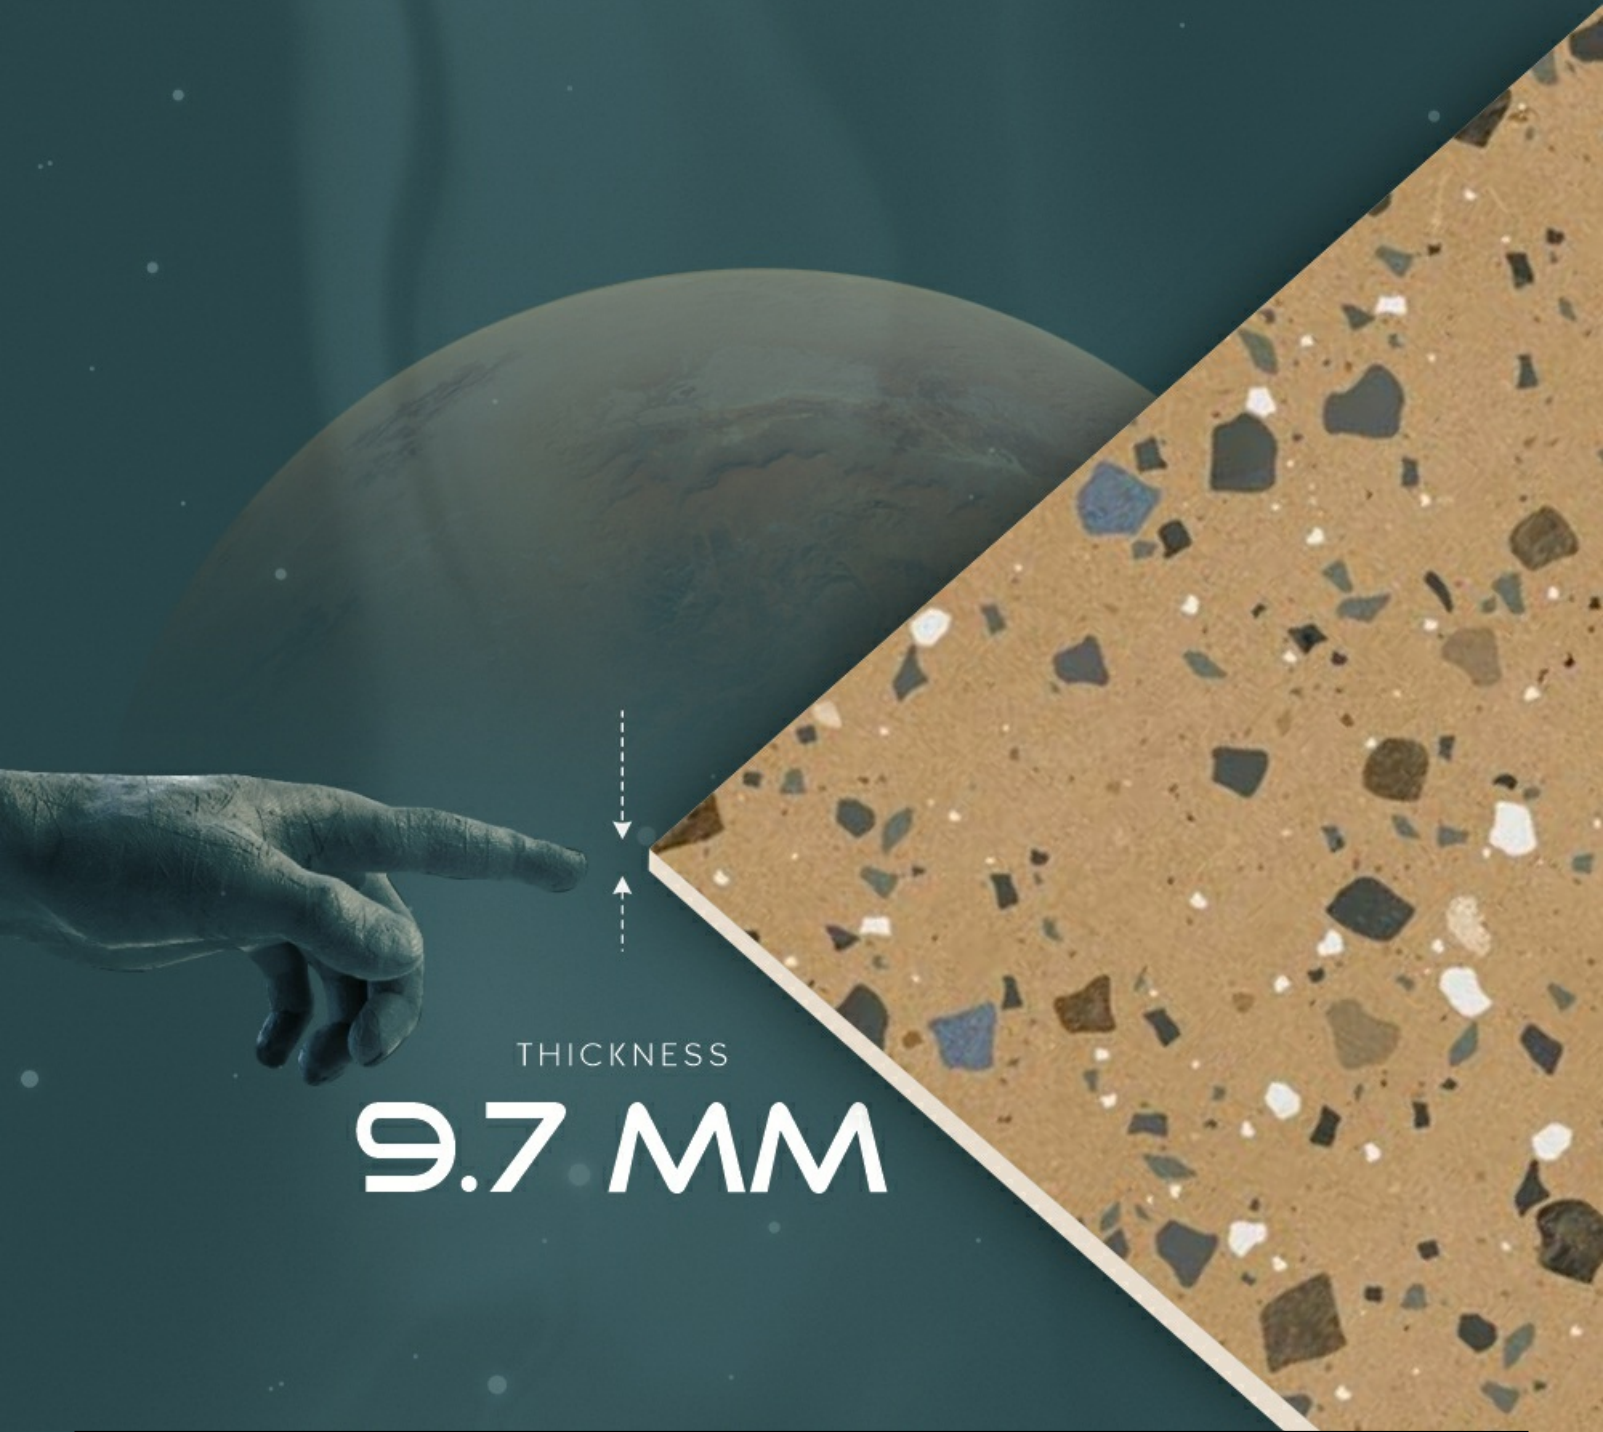

RELEVANCE OF THICKNESS

A 9.7 mm thick tile functions smoothly
and does not interfere with any kind of
uneven transition between your space.

THICKNESS

9.7 MM

APPLICATION AREA.

As Clearly Shown Below, This Collection Is Multifunctional And Serves Your Space In Just More Than One Way.