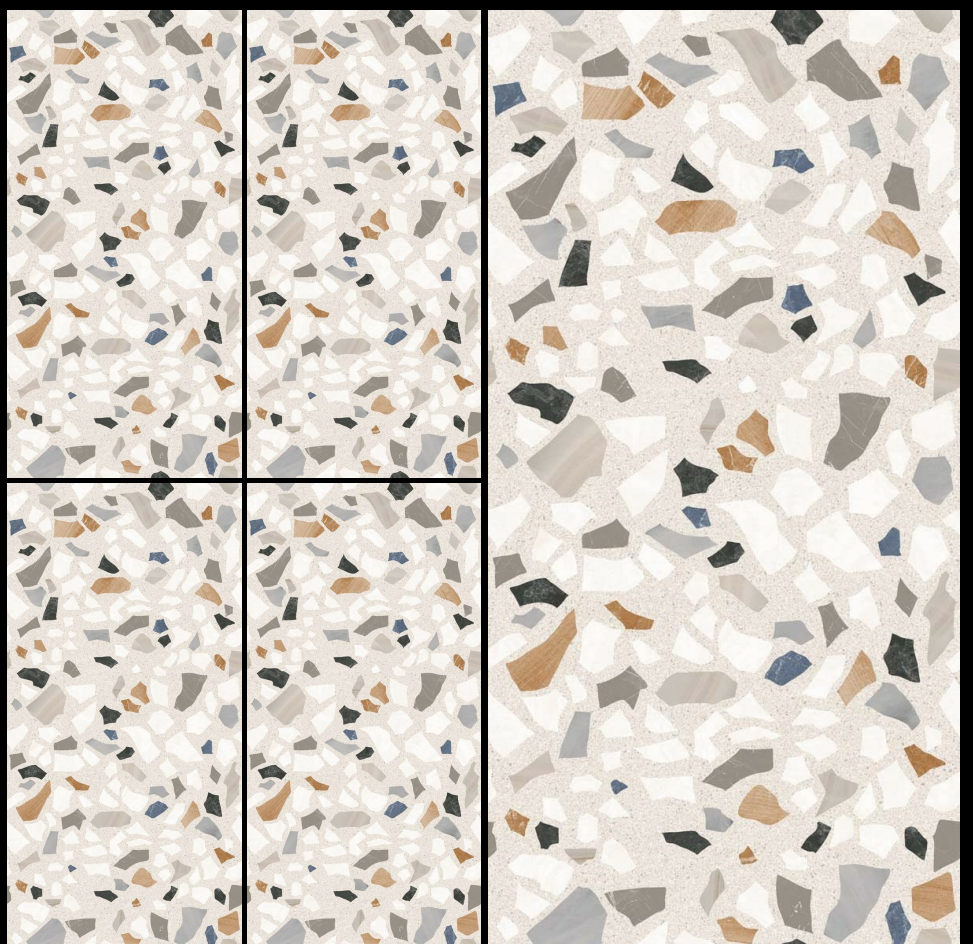

1

TERRAZO 08 WHITE

SIZE
600 X 1200 MM

FINISH
MATT

THICKNESS
9.7 MM

RANDOM
1

TERRAZO 12 AQUA

SIZE