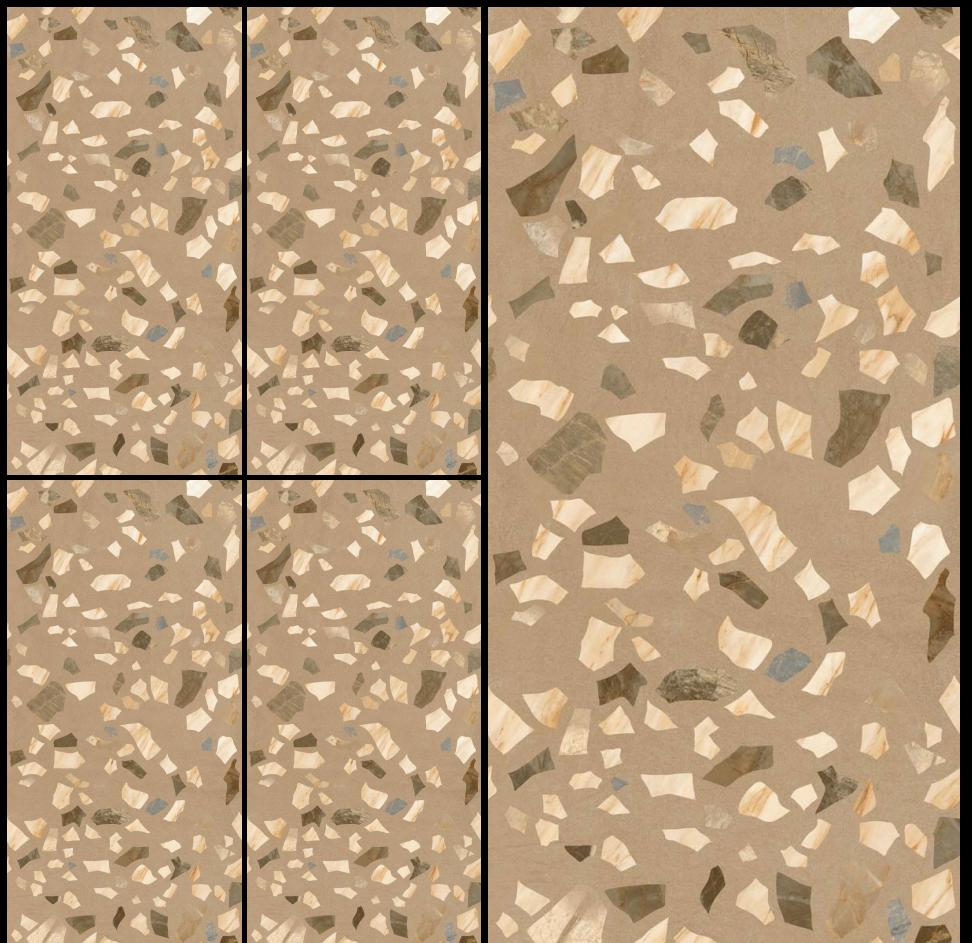

600 X 1200 MM

FINISH

MATT

THICKNESS

9.7 MM

RANDOM

1

TERRAZO 08 GREY