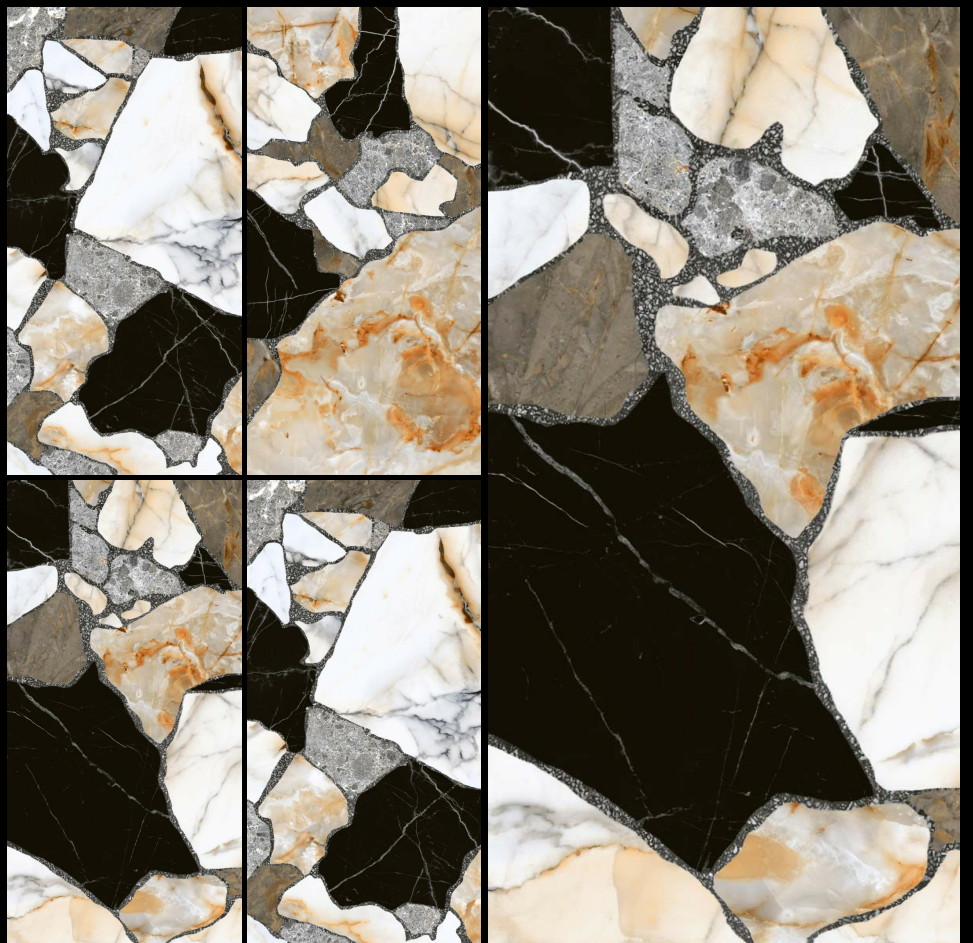

TERRAZO 01

SIZE
600 X 1200 MM

FINISH
MATT

THICKNESS
9.7 MM

RANDOM

3