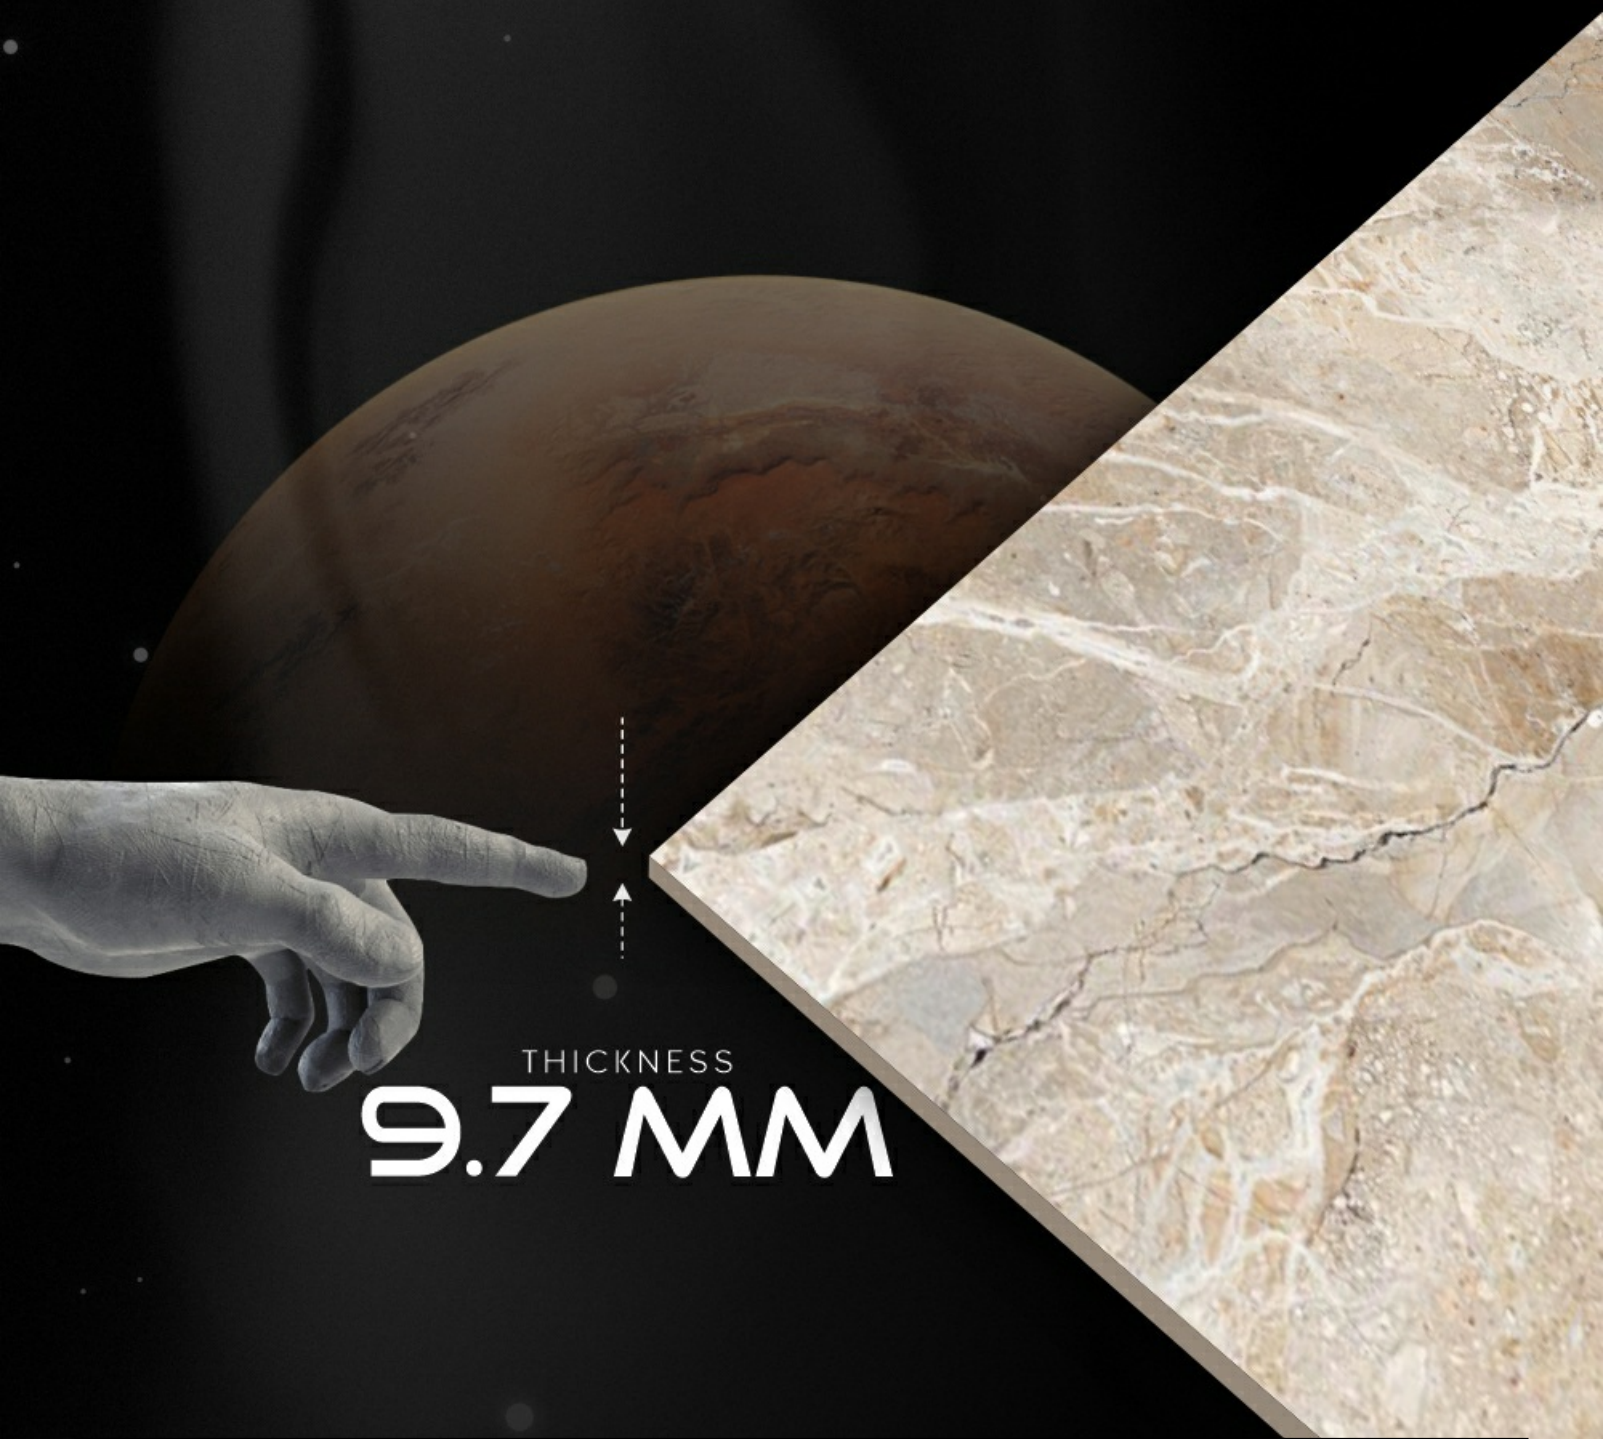

## RELEVANCE OF THICKNESS

A 9.7 mm thick tile functions smoothly  
and does not interfere with any kind of  
uneven transition between your space.

THICKNESS  
**9.7 MM**